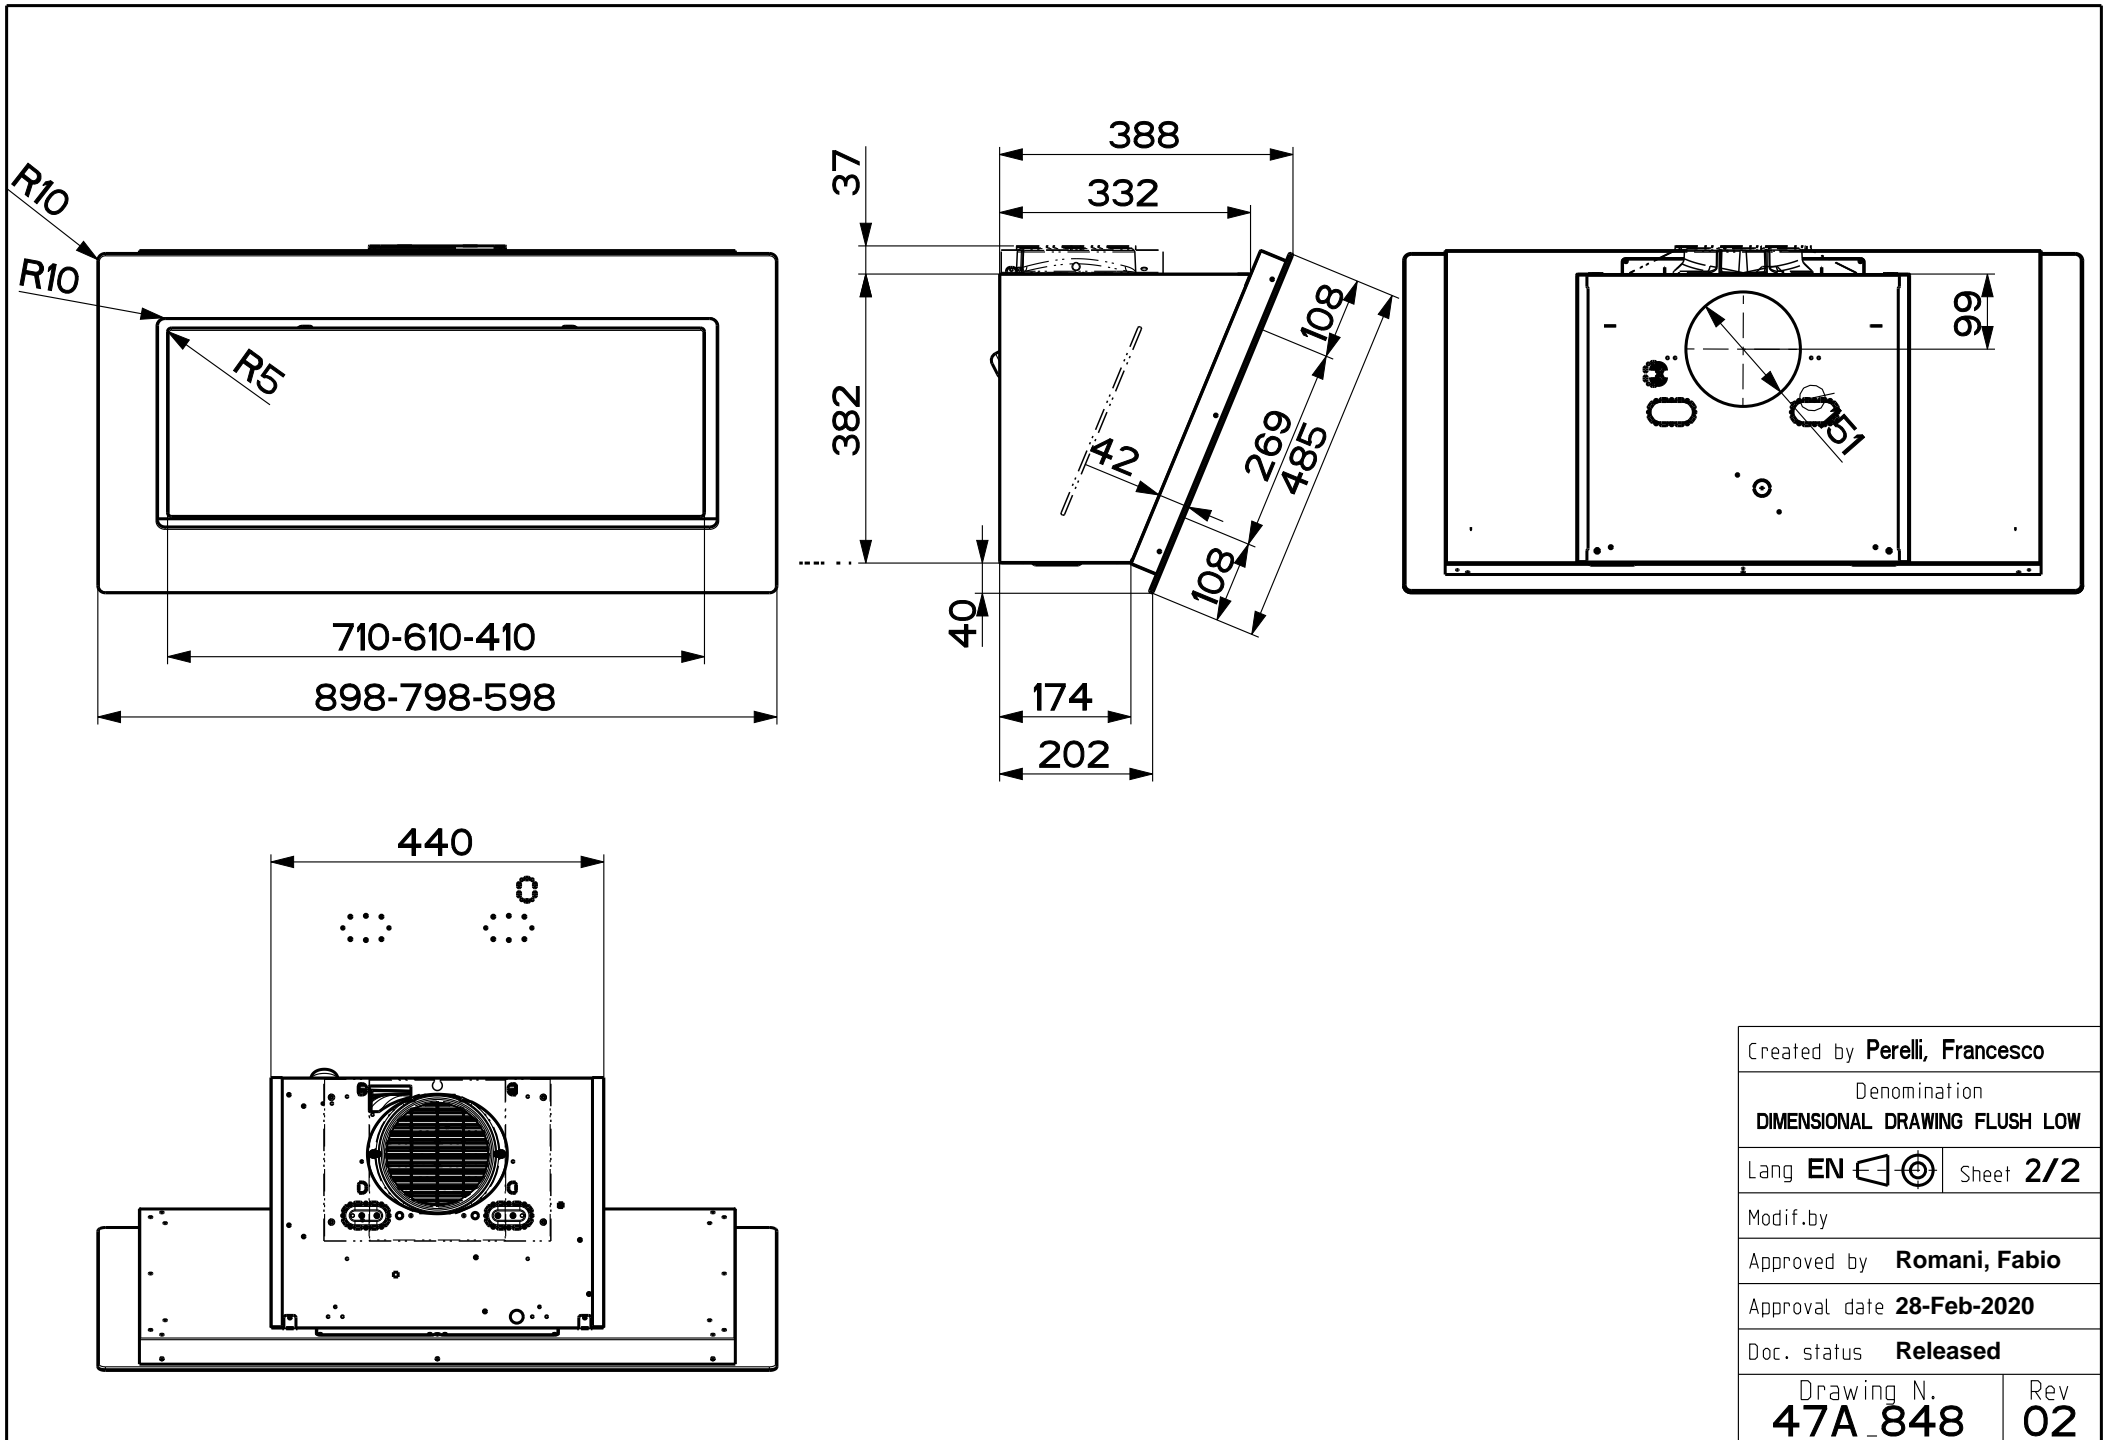

Created by Perelli, Francesco	
Denomination DIMENSIONAL DRAWING FLUSH LOW	
Lang EN	Sheet 1/2
Modif.by	
Approved by Romani, Fabio	
Approval date 28-Feb-2020	
Doc. status Released	
Drawing N. 47A_848	Rev 02

Created by Perelli, Francesco	
Denomination DIMENSIONAL DRAWING FLUSH LOW	
Lang EN	Sheet 2/2
Modif.by	
Approved by Romani, Fabio	
Approval date 28-Feb-2020	
Doc. status Released	
Drawing N. 47A_848	Rev 02