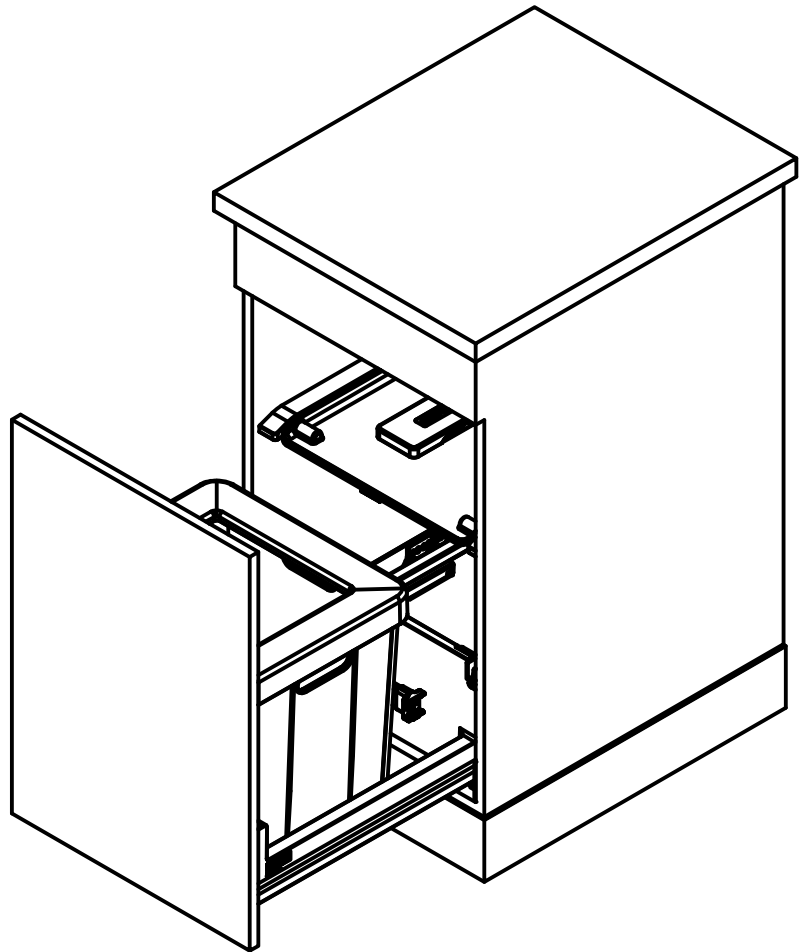

ISO

Drawing No.	0056-195611	Revision	
Drawn Date	21.06.2011		
These drawings and specifications are the property of NIRO-Plan AG and shall not be reproduced, copied or transferred to any third party without the prior written permission of NIRO-Plan AG, Aarburg, Switzerland			

Franke Küchentechnik AG
CH-4663 Aarburg
Phone: +41 62 787 31 31
Internet: www.franke.com

Sorter300-45EU installing document

Sheet	Sheets
4	5