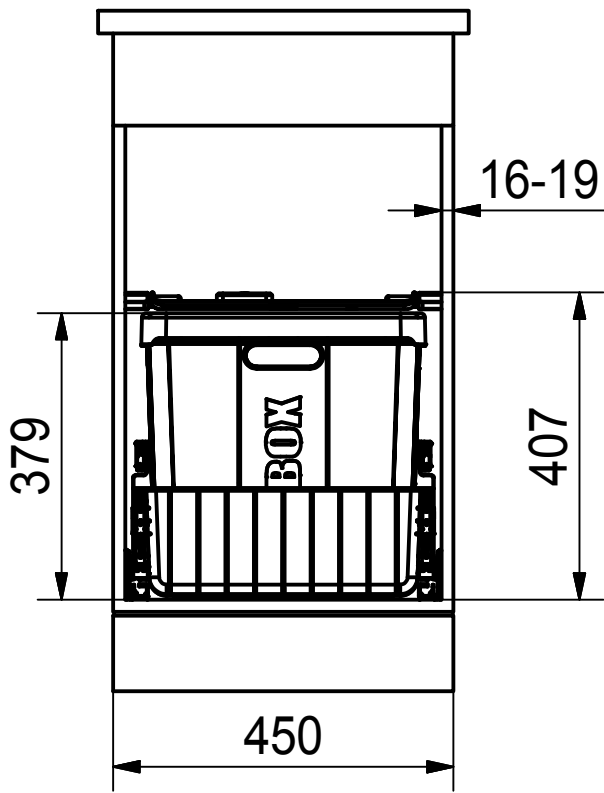

DF

Drawing No.	0056-195611	Revision	
Drawn Date	21.06.2011		
These drawings and specifications are the property of NIRO-Plan AG and shall not be reproduced, copied or transferred to any third party without the prior written permission of NIRO-Plan AG, Aarburg, Switzerland			