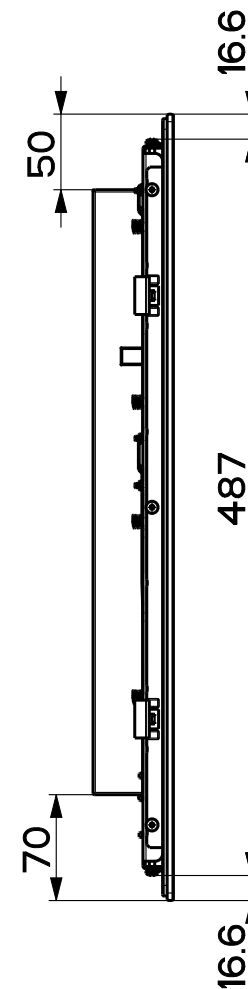

Created by **Ragni, Fabrizio**

Denomination

DIM. DRW IND B4 780x520

Lang **EN**  Sheet **1/2**

Modif.by **Ragni, Fabrizio**

Approved by **Bellucci, Daniele**

Approval date **18-May-2020**

Doc. status **Released**

Drawing N. 108001_715	Rev 01
---------------------------------	------------------

Created by Ragni, Fabrizio	
Denomination DIM. DRW IND B4 780x520	
Lang EN	Sheet 2/2
Modif. by Ragni, Fabrizio	
Approved by Bellucci, Daniele	
Approval date 18-May-2020	
Doc. status Released	
Drawing N. 108001_715	Rev 01