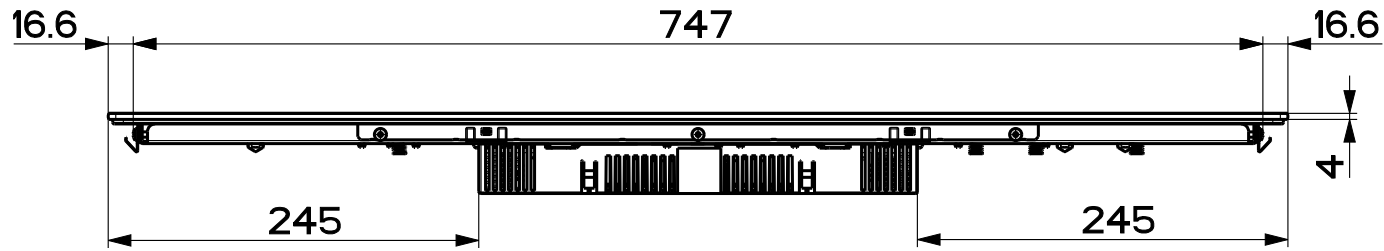

Created by **Ragni, Fabrizio**

Denomination

DIM. DRW IND B4 780x520

Lang **EN**  Sheet **1/2**

Modif.by **Ragni, Fabrizio**

Approved by **Bellucci, Daniele**

Approval date **18-May-2020**

Doc. status **Released**

Drawing N. 108001_715	Rev 01
---------------------------------	------------------

Created by Ragni, Fabrizio	
Denomination DIM. DRW IND B4 780x520	
Lang EN	Sheet 2/2
Modif. by Ragni, Fabrizio	
Approved by Bellucci, Daniele	
Approval date 18-May-2020	
Doc. status Released	
Drawing N. 108001_715	Rev 01