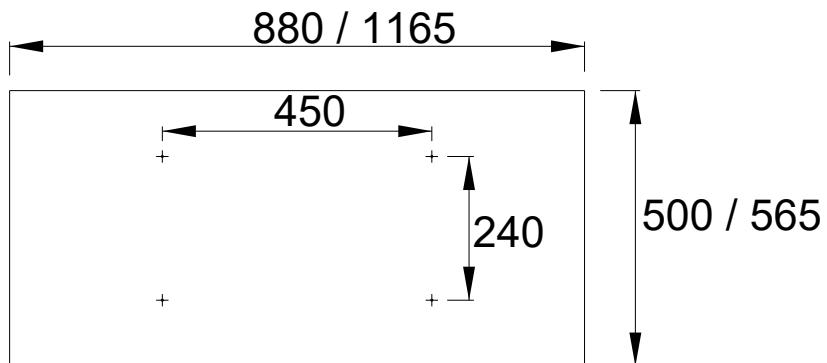

encastrement / housing

Created by	FRANKE France
Denomination	Dimensional drawing
Ref :	High Confidence
Modif by:	FRANKE France
Approved by	Bottin Gabriel
Approval date	14.01.2021
Doc. Status	Released
Drawing N.	350026_711
Rev.	01