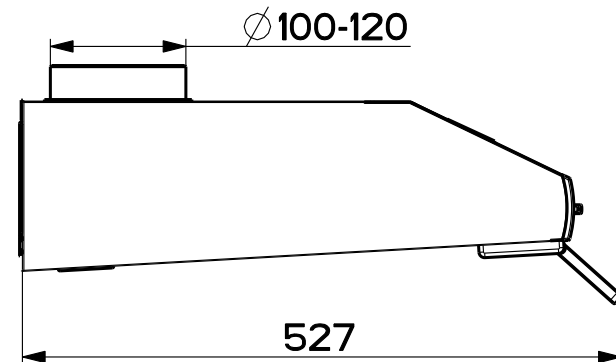

DIMENSION (CM)	DIM (MM)
50	498
55	548
60	598
70	698
75	748
80	798
90	898
100	998

Created by -	
Denomination DIM. DRAWING PB CONT.PANEL VISOR	
Lang EN	Sheet 1/2
Modif.by	
Approved by Palazzi, Walter	
Approval date 11-Jan-2019	
Doc. status Released	
Drawing N. 741_1696	Rev 01

DIMENSION (CM)	DIM (MM)
50	498
55	548
60	598
70	698
75	748
80	798
90	898
100	998

Created by -	
Denomination DIM. DRAWING PB CONT.PANEL VISOR	
Lang EN	Sheet 2/2
Modif.by	
Approved by Palazzi, Walter	
Approval date 11-Jan-2019	
Doc. status Released	
Drawing N. 741_1696	Rev 01