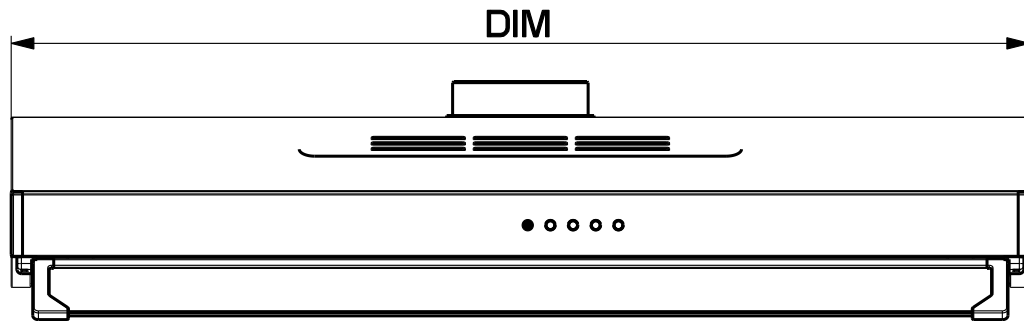

DIMENSION (CM)	DIM (MM)
50	498
55	548
60	598
70	698
75	748
80	798
90	898
100	998

Created by -	
Denomination DIM. DRAWING PB CONT.PANEL VISOR	
Lang EN	Sheet 1/2
Modif.by	
Approved by Palazzi, Walter	
Approval date 11-Jan-2019	
Doc. status Released	
Drawing N. 741_1696	Rev 01

DIMENSION (CM)	DIM (MM)
50	498
55	548
60	598
70	698
75	748
80	798
90	898
100	998

Created by -	
Denomination DIM. DRAWING PB CONT.PANEL VISOR	
Lang EN	Sheet 2/2
Modif.by	
Approved by Palazzi, Walter	
Approval date 11-Jan-2019	
Doc. status Released	
Drawing N. 741_1696	Rev 01