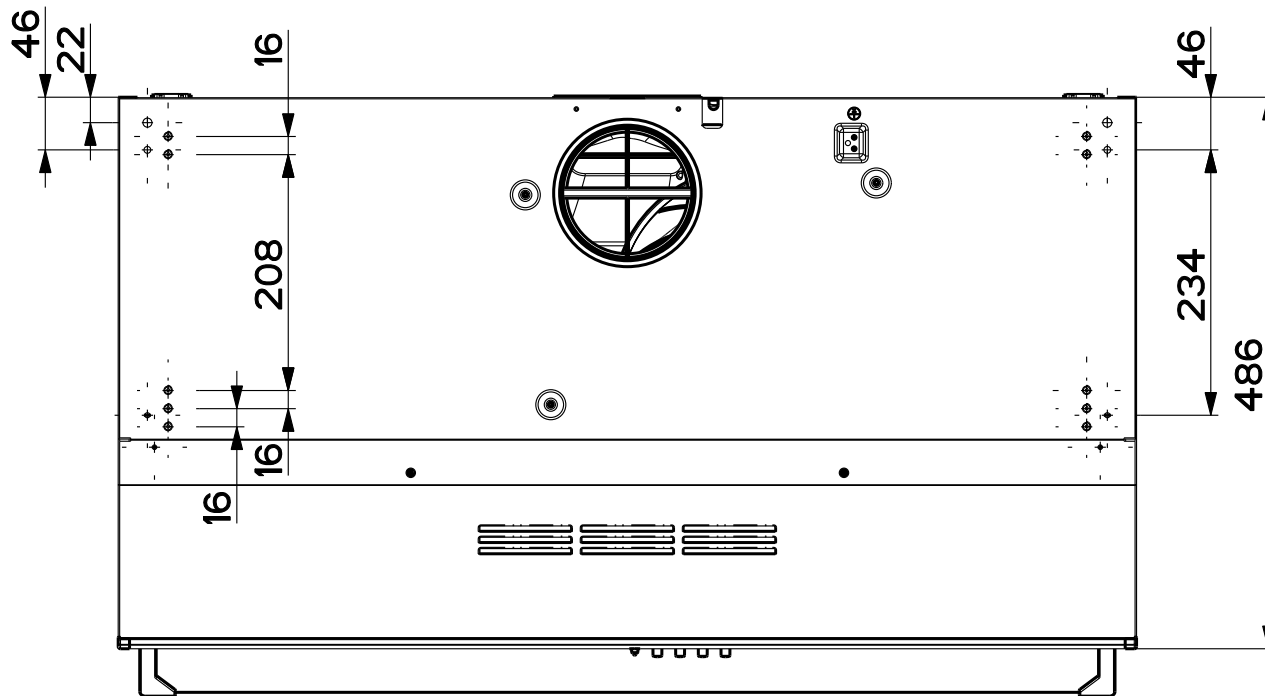

DIMENSION (CM)	DIM (MM)
50	498
55	548
60	598
70	698
75	748
80	798
90	898
100	998

Created by -	
Denomination DIM. DRAWING PB CONT.PANEL VISOR	
Lang EN	Sheet 1/2
Modif.by	
Approved by Palazzi, Walter	
Approval date 11-Jan-2019	
Doc. status Released	
Drawing N. 741_1696	Rev 01

DIMENSION (CM)	DIM (MM)
50	498
55	548
60	598
70	698
75	748
80	798
90	898
100	998

Created by -	
Denomination DIM. DRAWING PB CONT.PANEL VISOR	
Lang EN	Sheet 2/2
Modif.by	
Approved by Palazzi, Walter	
Approval date 11-Jan-2019	
Doc. status Released	
Drawing N. 741_1696	Rev 01