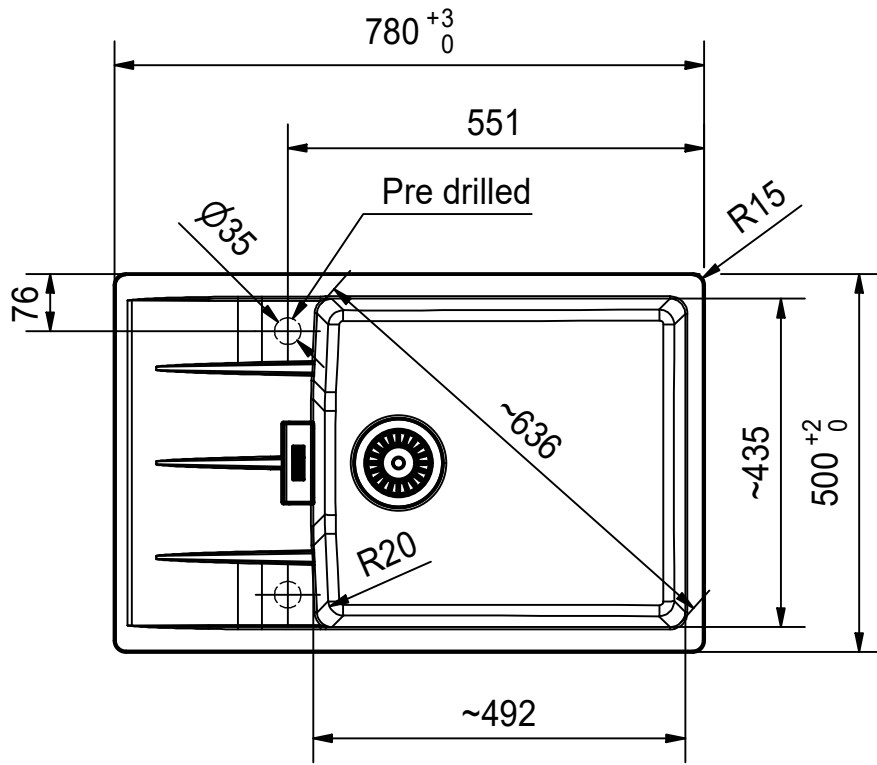

DT

Drawing No.	20189518_01	Revision	-
Drawn Date	14.04.2020		
These drawings and specifications are the property of Franke Technology and Trademark Ltd. and shall not be reproduced, copied or transferred to any third party without the prior written permission of Franke Technology and Trademark Ltd., Hergiswil, Switzerland			

Franke K chentechnik AG
CH-4663 Aarburg
Phone: +41 62 787 31 31
Internet: www.franke.com

CNG 211-78 XL

Sheet	Sheets
5	6