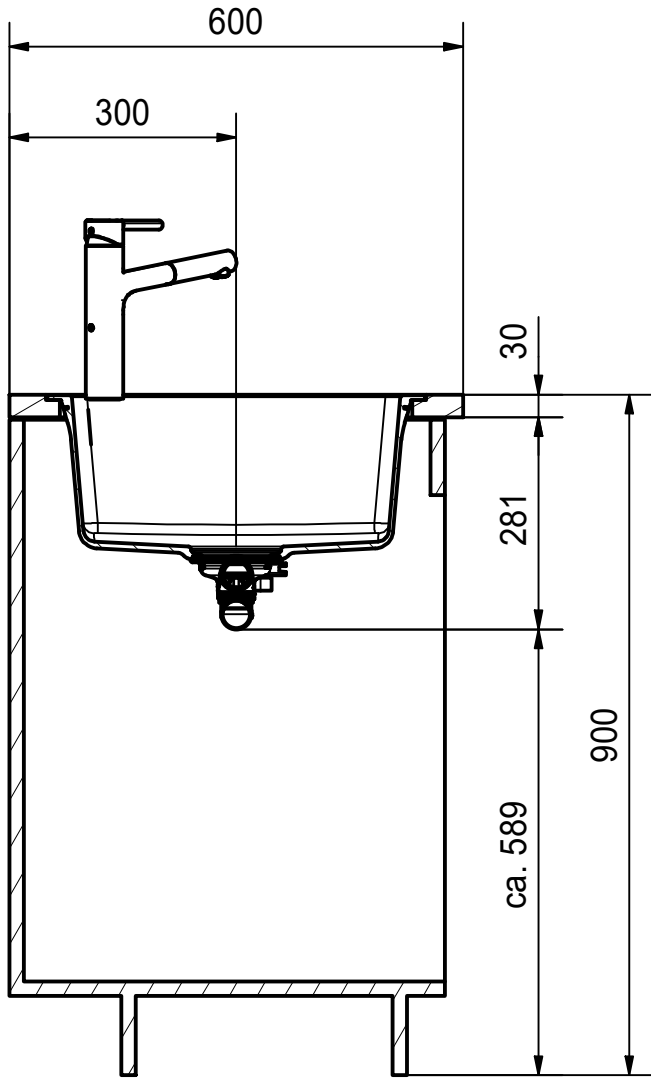

DS

Drawing No.	20189518_01	Revision	-
Drawn Date	14.04.2020		
These drawings and specifications are the property of Franke Technology and Trademark Ltd. and shall not be reproduced, copied or transferred to any third party without the prior written permission of Franke Technology and Trademark Ltd., Hergiswil, Switzerland			

Franke Küchentechnik AG
CH-4663 Aarburg
Phone: +41 62 787 31 31
Internet: www.franke.com

CNG 211-78 XL

Sheet	Sheets
2	6