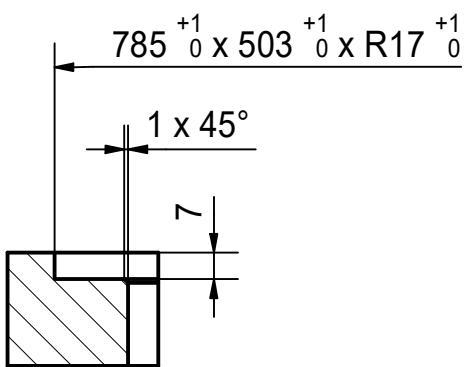

Franke Küchentechnik AG
CH-4663 Aarburg
Phone: +41 62 787 31 31
Internet: www.franke.com

CNG 211-78 XL

Sheet	Sheets
2	6

CO

For flush fit only

Drawing No.	20189518_01	Revision	-
Drawn Date	14.04.2020		
These drawings and specifications are the property of Franke Technology and Trademark Ltd. and shall not be reproduced, copied or transferred to any third party without the prior written permission of Franke Technology and Trademark Ltd., Hergiswil, Switzerland			