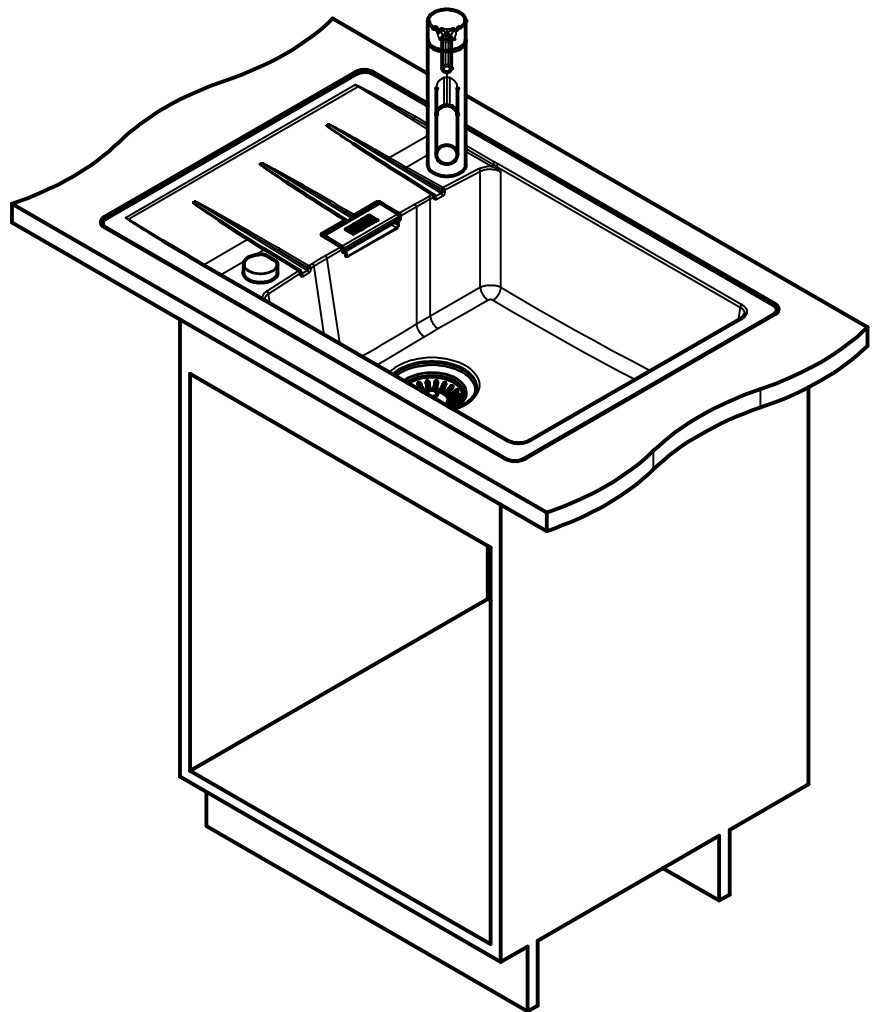

ISO

Drawing No.	20189518_01	Revision	-
Drawn Date	14.04.2020		
These drawings and specifications are the property of Franke Technology and Trademark Ltd. and shall not be reproduced, copied or transferred to any third party without the prior written permission of Franke Technology and Trademark Ltd., Hergiswil, Switzerland			

Franke Küchentechnik AG
CH-4663 Aarburg
Phone: +41 62 787 31 31
Internet: www.franke.com

CNG 211-78 XL

Sheet	Sheets
6	6