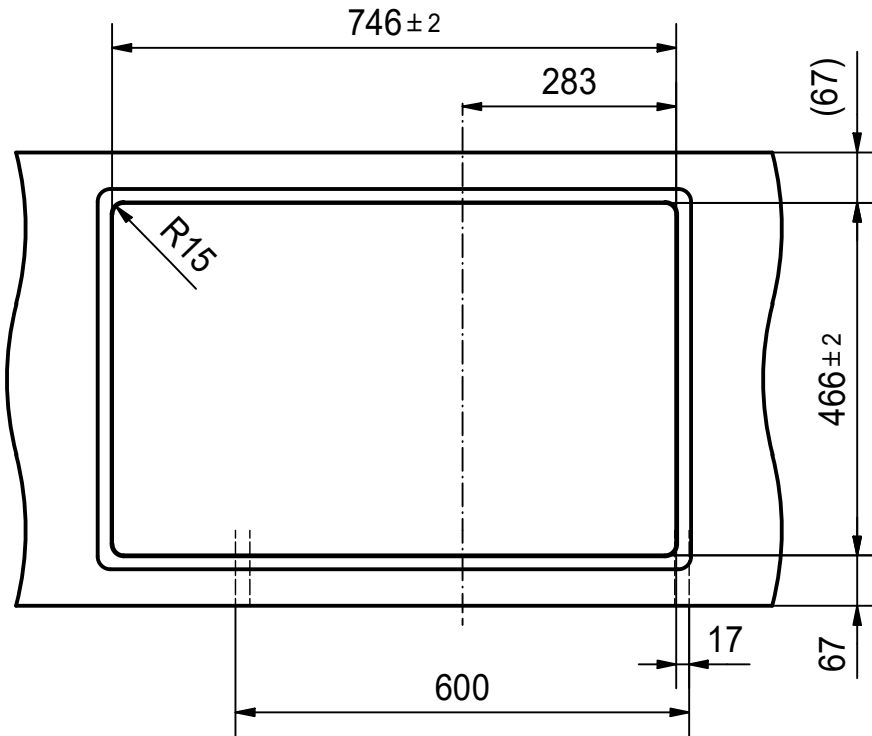

Franke Küchentechnik AG
CH-4663 Aarburg
Phone: +41 62 787 31 31
Internet: www.franke.com

CNG 211-78 XL

Sheet	Sheets
2	6

CO

For flush fit only

Drawing No.	20189518_01	Revision	-
Drawn Date	14.04.2020		
These drawings and specifications are the property of Franke Technology and Trademark Ltd. and shall not be reproduced, copied or transferred to any third party without the prior written permission of Franke Technology and Trademark Ltd., Hergiswil, Switzerland			