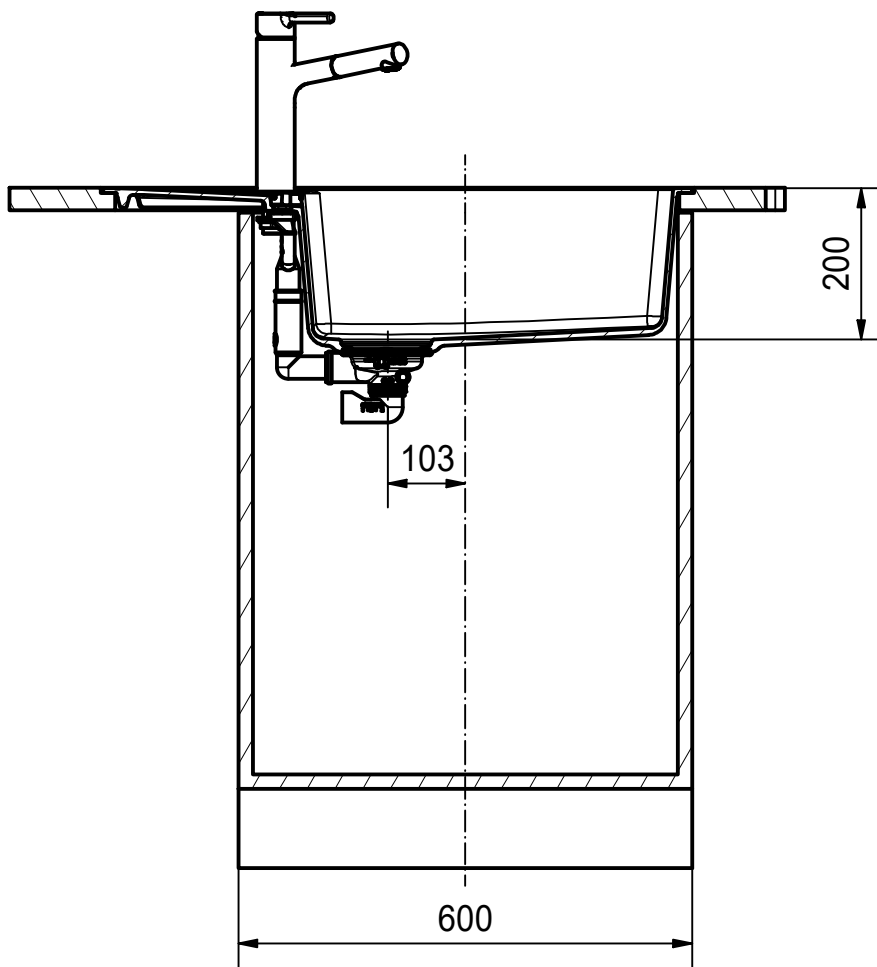

DF

Drawing No.	20189518_01	Revision	-
Drawn Date	14.04.2020		
These drawings and specifications are the property of Franke Technology and Trademark Ltd. and shall not be reproduced, copied or transferred to any third party without the prior written permission of Franke Technology and Trademark Ltd., Hergiswil, Switzerland			

Franke Küchentechnik AG
CH-4663 Aarburg
Phone: +41 62 787 31 31
Internet: www.franke.com

CNG 211-78 XL

Sheet	Sheets
1	6