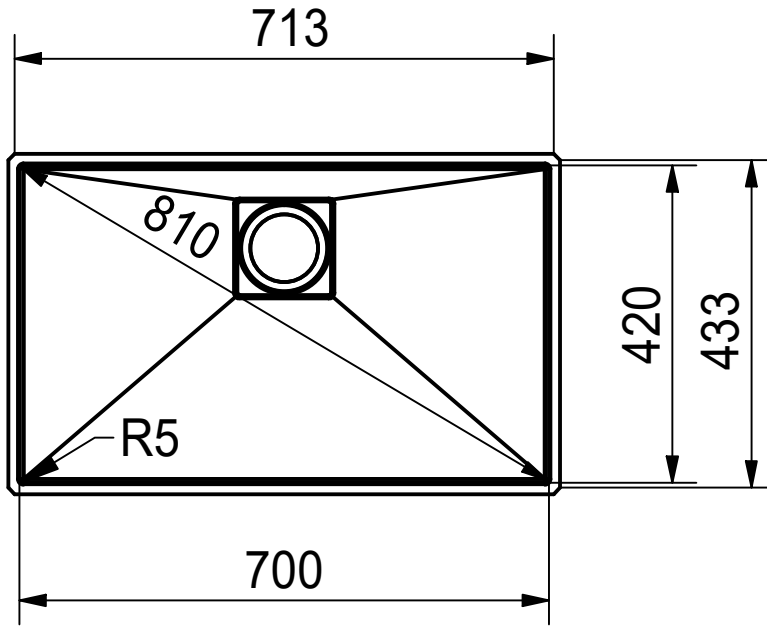

DT

Drawing No.	20166786	Revision	B
Drawn Date	11.03.2010		
These drawings and specifications are the property of NIRO-Plan AG and shall not be reproduced, copied or transferred to any third party without the prior written permission of NIRO-Plan AG, Aarburg, Switzerland			

Franke Küchentechnik AG
CH-4663 Aarburg
Phone: +41 62 787 31 31
Internet: www.franke.com

PKX_110_70
installing document

Sheet	Sheets
5	6