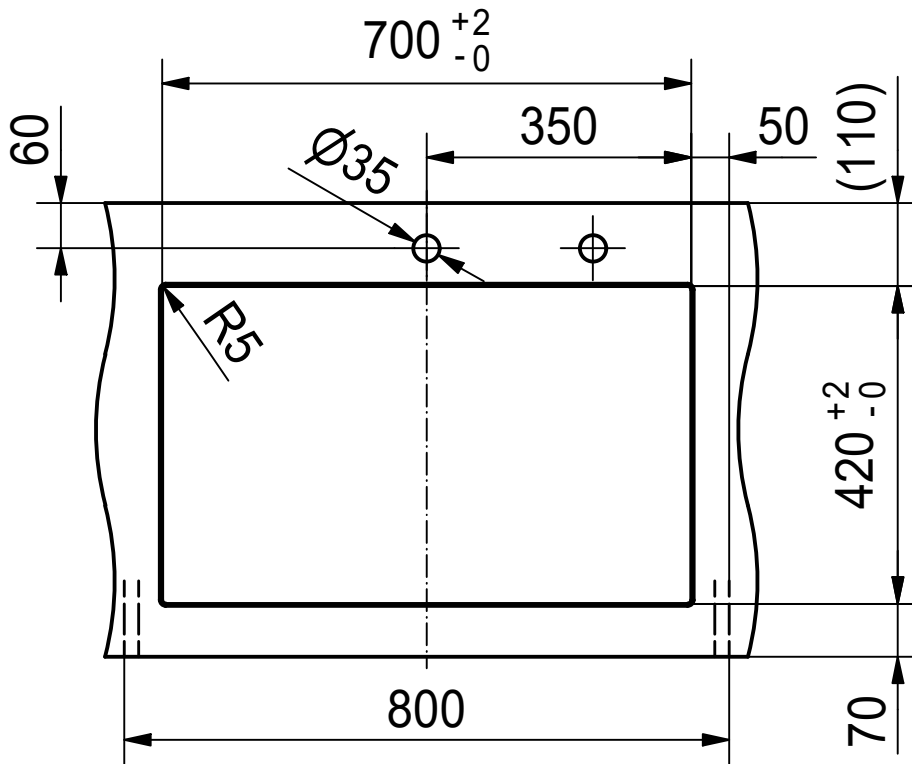

CO

Drawing No.	20166786	Revision	B
Drawn Date	11.03.2010		
These drawings and specifications are the property of NIRO-Plan AG and shall not be reproduced, copied or transferred to any third party without the prior written permission of NIRO-Plan AG, Aarburg, Switzerland			

Franke Küchentechnik AG
CH-4663 Aarburg
Phone: +41 62 787 31 31
Internet: www.franke.com

PKX_110_70
installing document

Sheet	Sheets
3	6