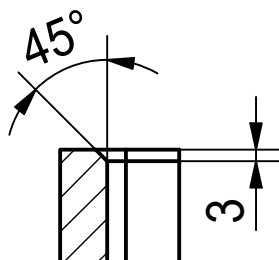

CO

Drawing No.	20166786	Revision	B
Drawn Date	11.03.2010		
These drawings and specifications are the property of NIRO-Plan AG and shall not be reproduced, copied or transferred to any third party without the prior written permission of NIRO-Plan AG, Aarburg, Switzerland			

Franke Küchentechnik AG
CH-4663 Aarburg
Phone: +41 62 787 31 31
Internet: www.franke.com

PKX_110_70
installing document

Sheet	Sheets
3	6