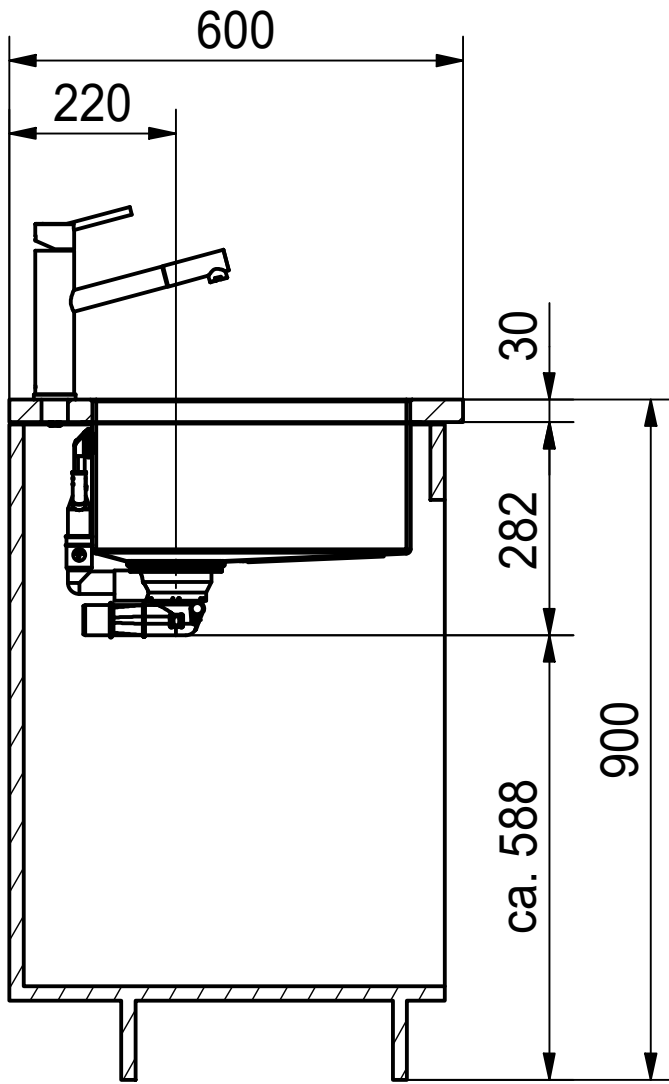

DS

Drawing No.	20166786	Revision	B
Drawn Date	11.03.2010		
These drawings and specifications are the property of NIRO-Plan AG and shall not be reproduced, copied or transferred to any third party without the prior written permission of NIRO-Plan AG, Aarburg, Switzerland			

Franke Küchentechnik AG
CH-4663 Aarburg
Phone: +41 62 787 31 31
Internet: www.franke.com

PKX_110_70
installing document

Sheet	Sheets
2	6