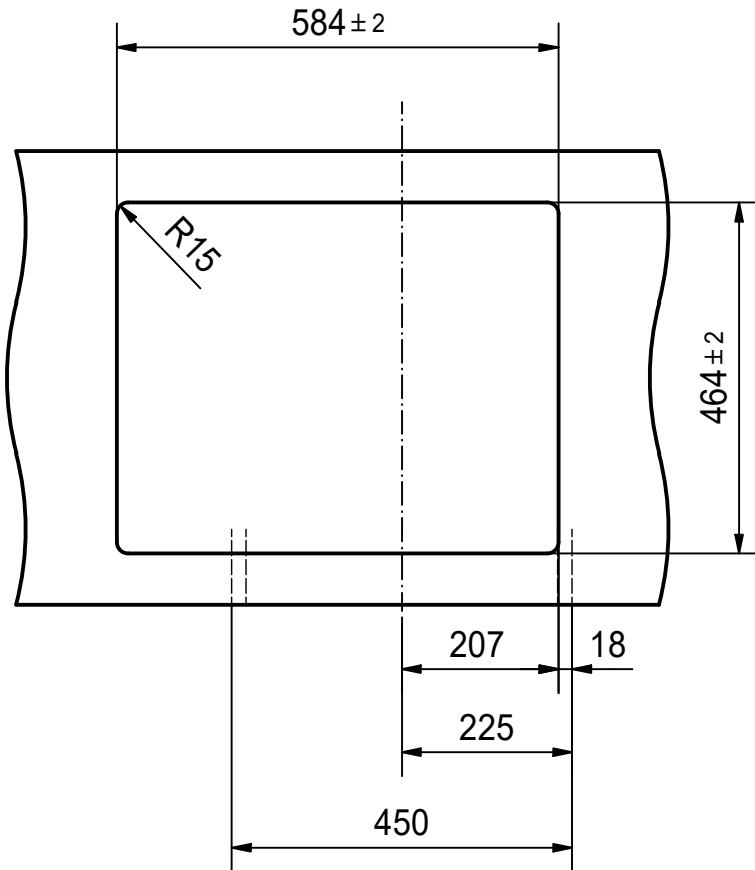

CO

Drawing No.	20237866_01	Revision	-
Drawn Date	16.06.2022		
These drawings and specifications are the property of Franke Technology and Trademark Ltd. and shall not be reproduced, copied or transferred to any third party without the prior written permission of Franke Technology and Trademark Ltd., Hergiswil, Switzerland			

Franke K uchentechnik AG
CH-4663 Aarburg
Phone: +41 62 787 31 31
Internet: www.franke.com

CNG 611-62
Fastfix installation

Sheet	Sheets
3	6