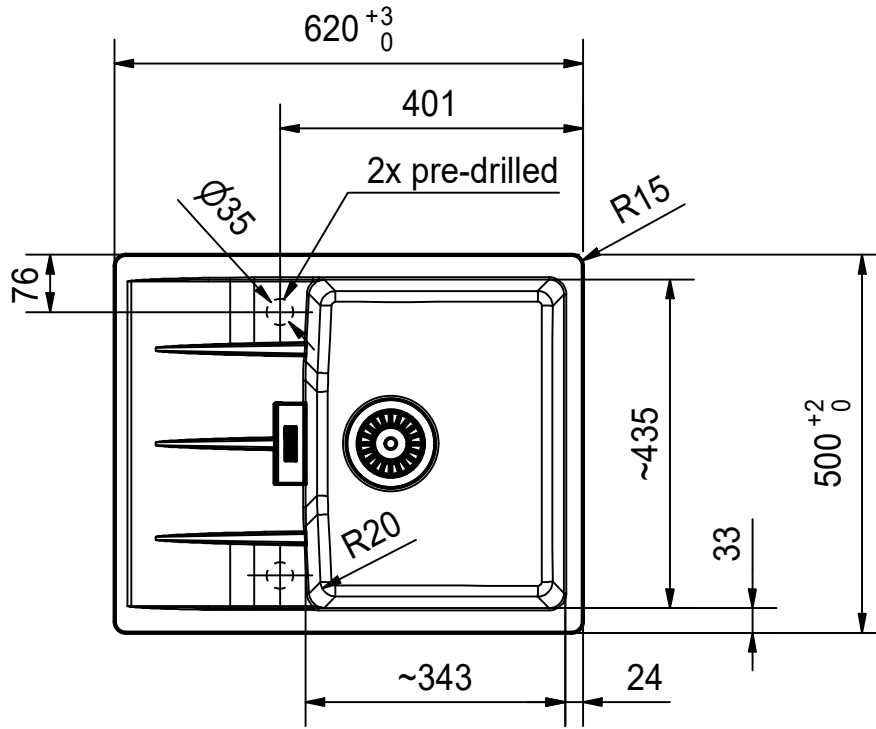

DT

Drawing No.	20237866_01	Revision	-
Drawn Date	16.06.2022		
These drawings and specifications are the property of Franke Technology and Trademark Ltd. and shall not be reproduced, copied or transferred to any third party without the prior written permission of Franke Technology and Trademark Ltd., Hergiswil, Switzerland			

Franke K uchentechnik AG
CH-4663 Aarburg
Phone: +41 62 787 31 31
Internet: www.franke.com

CNG 611-62
Fastfix installation

Sheet	Sheets
5	6