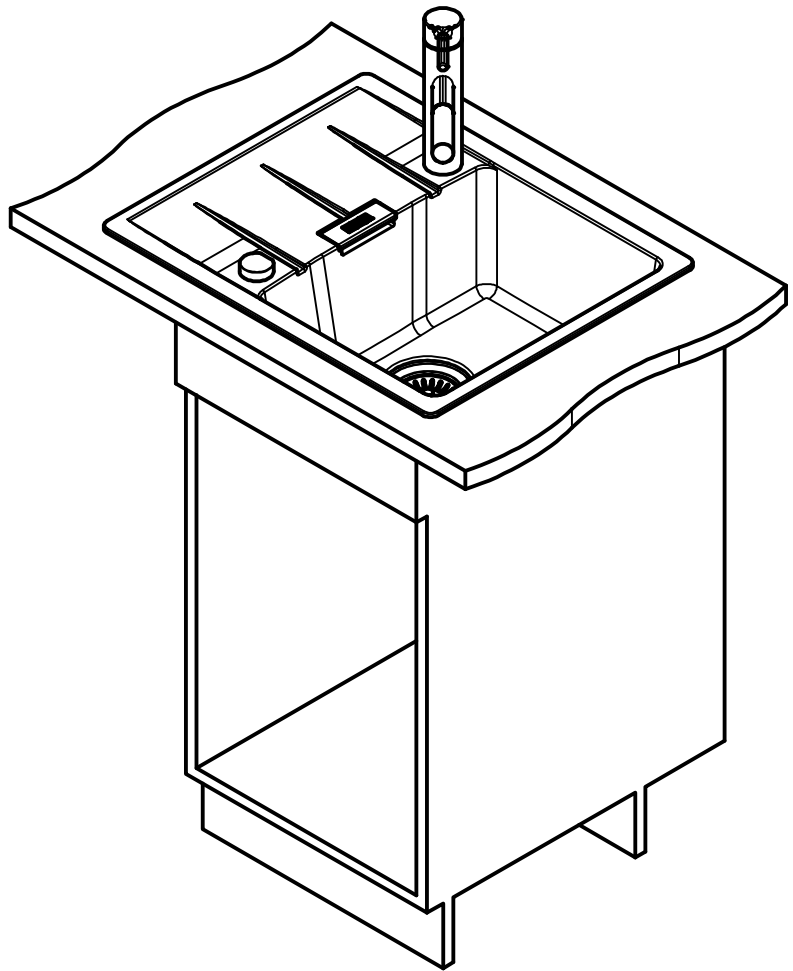

ISO

Drawing No.	20237866_01	Revision	-
Drawn Date	16.06.2022		
These drawings and specifications are the property of Franke Technology and Trademark Ltd. and shall not be reproduced, copied or transferred to any third party without the prior written permission of Franke Technology and Trademark Ltd., Hergiswil, Switzerland			

Franke Küchentechnik AG
CH-4663 Aarburg
Phone: +41 62 787 31 31
Internet: www.franke.com

CNG 611-62
Fastfix installation

Sheet	Sheets
6	6