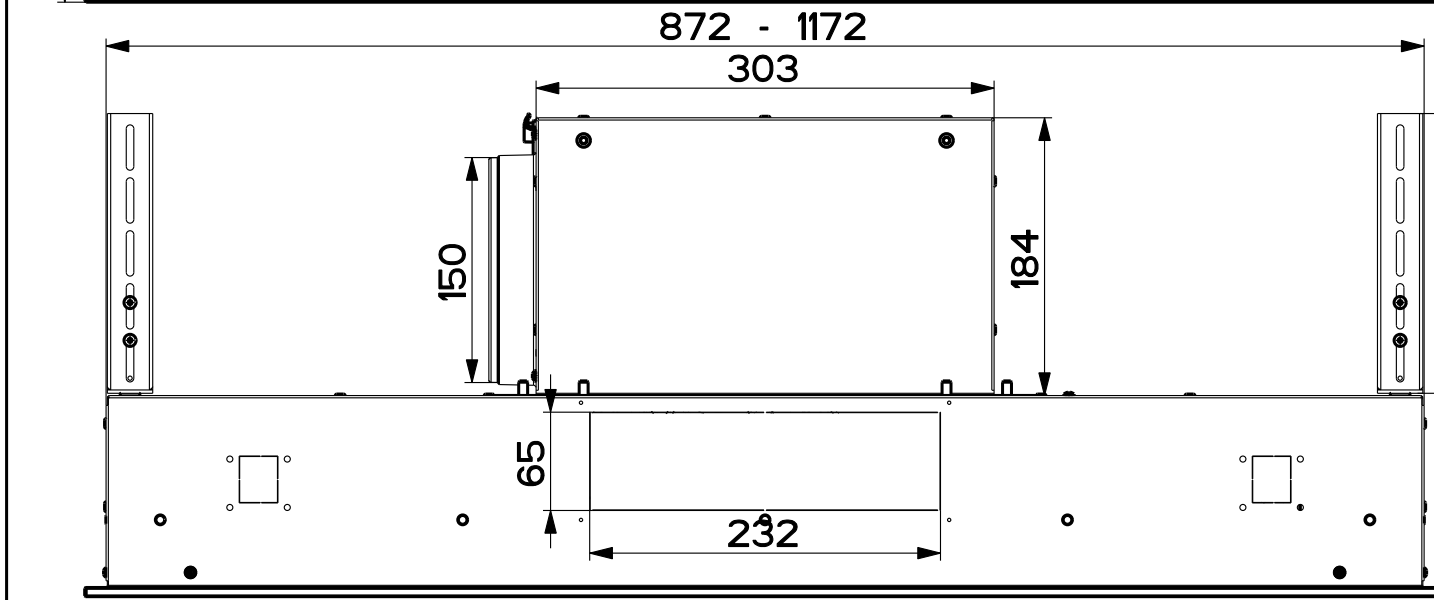

Created by **Latini, Francesco**

Denomination
DIMENSIONAL DRAWING GLASS CENTER LED BAR

Lang **EN**  Sheet **1/2**

Modif.by

Approved by **Bellucci, Daniele**

Approval date **14-Feb-2018**

Doc. status **Released**

Drawing N.
59A_941

Rev
01

Min.186 - Max.326

Created by Latini, Francesco	
Denomination DIMENSIONAL DRAWING GLASS CENTER LED BAR	
Lang EN	Sheet 2/2
Modif.by	
Approved by Bellucci, Daniele	
Approval date 14-Feb-2018	
Doc. status Released	
Drawing N. 59A_941	Rev 01