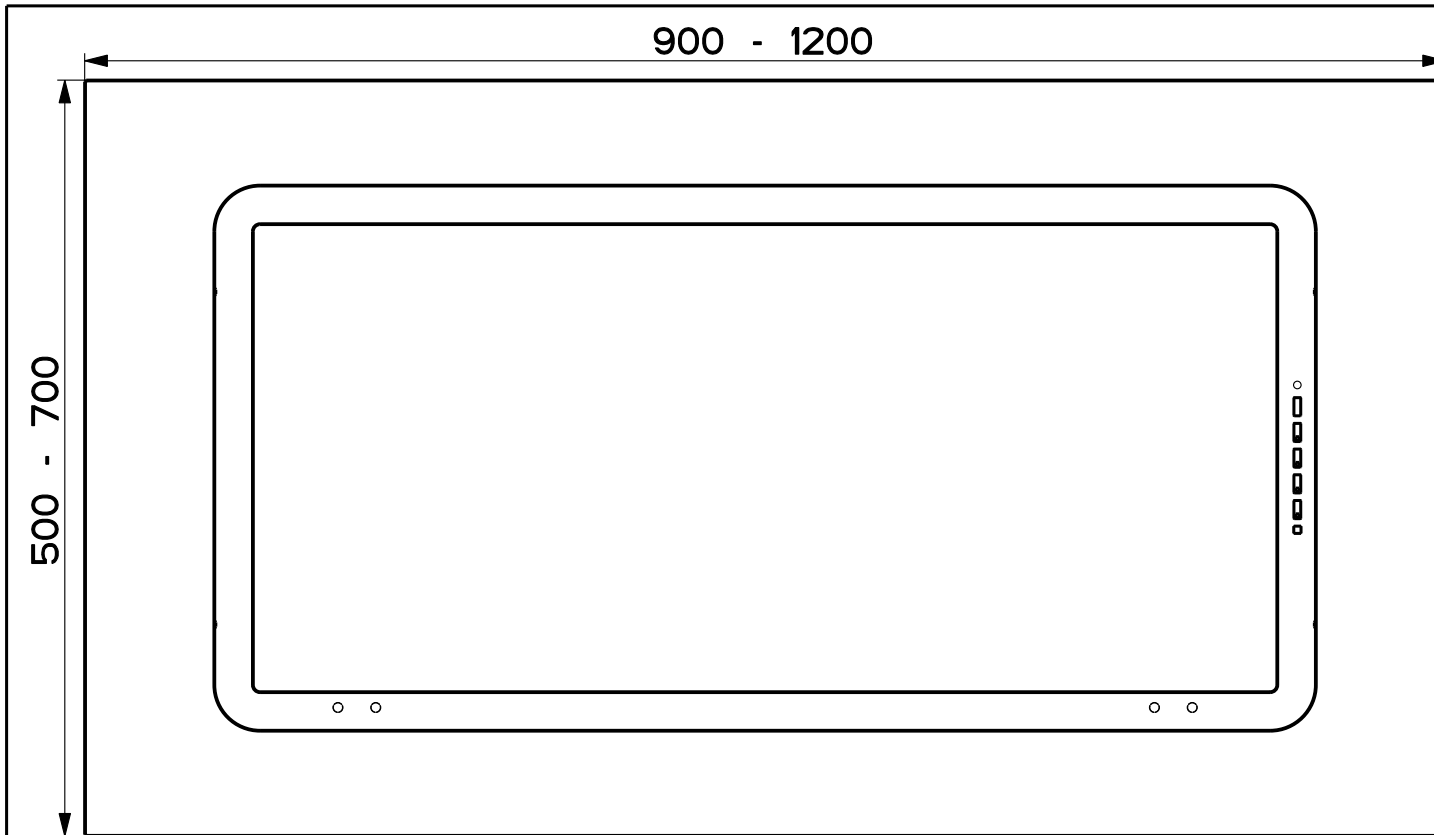

Created by **Latini, Francesco**

Denomination
DIMENSIONAL DRAWING GLASS CENTER LED BAR

Lang **EN**  Sheet **1/2**

Modif.by

Approved by **Bellucci, Daniele**

Approval date **14-Feb-2018**

Doc. status **Released**

Drawing N.
59A_941

Rev
01

Min.186 - Max.326

Created by Latini, Francesco	
Denomination DIMENSIONAL DRAWING GLASS CENTER LED BAR	
Lang EN	Sheet 2/2
Modif.by	
Approved by Bellucci, Daniele	
Approval date 14-Feb-2018	
Doc. status Released	
Drawing N. 59A_941	Rev 01