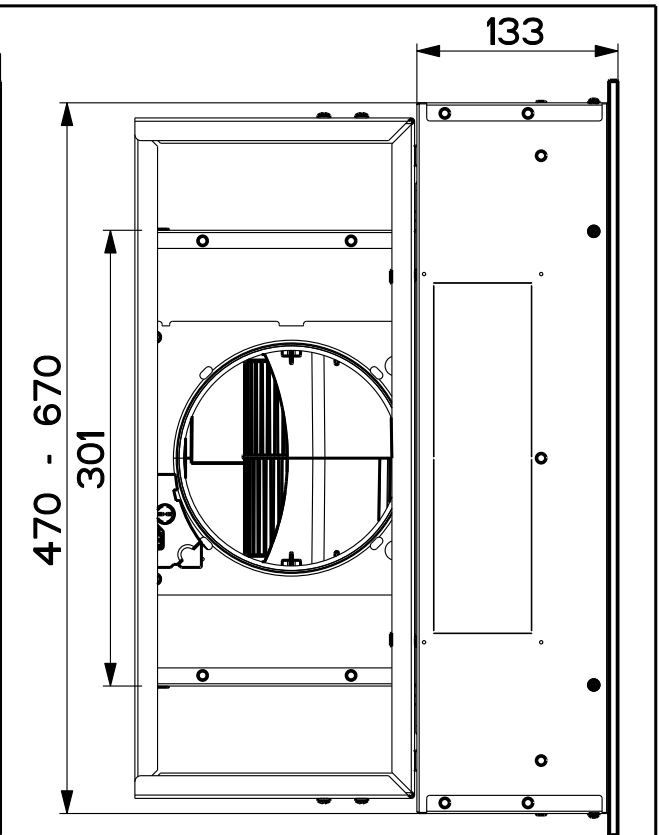

Created by **Latini, Francesco**

Denomination
DIMENSIONAL DRAWING GLASS CENTER LED BAR

Lang **EN**  Sheet **1/2**

Modif.by

Approved by **Bellucci, Daniele**

Approval date **14-Feb-2018**

Doc. status **Released**

Drawing N.
59A_941

Rev
01

Min.186 - Max.326

Created by Latini, Francesco	
Denomination DIMENSIONAL DRAWING GLASS CENTER LED BAR	
Lang EN	Sheet 2/2
Modif.by	
Approved by Bellucci, Daniele	
Approval date 14-Feb-2018	
Doc. status Released	
Drawing N. 59A_941	Rev 01