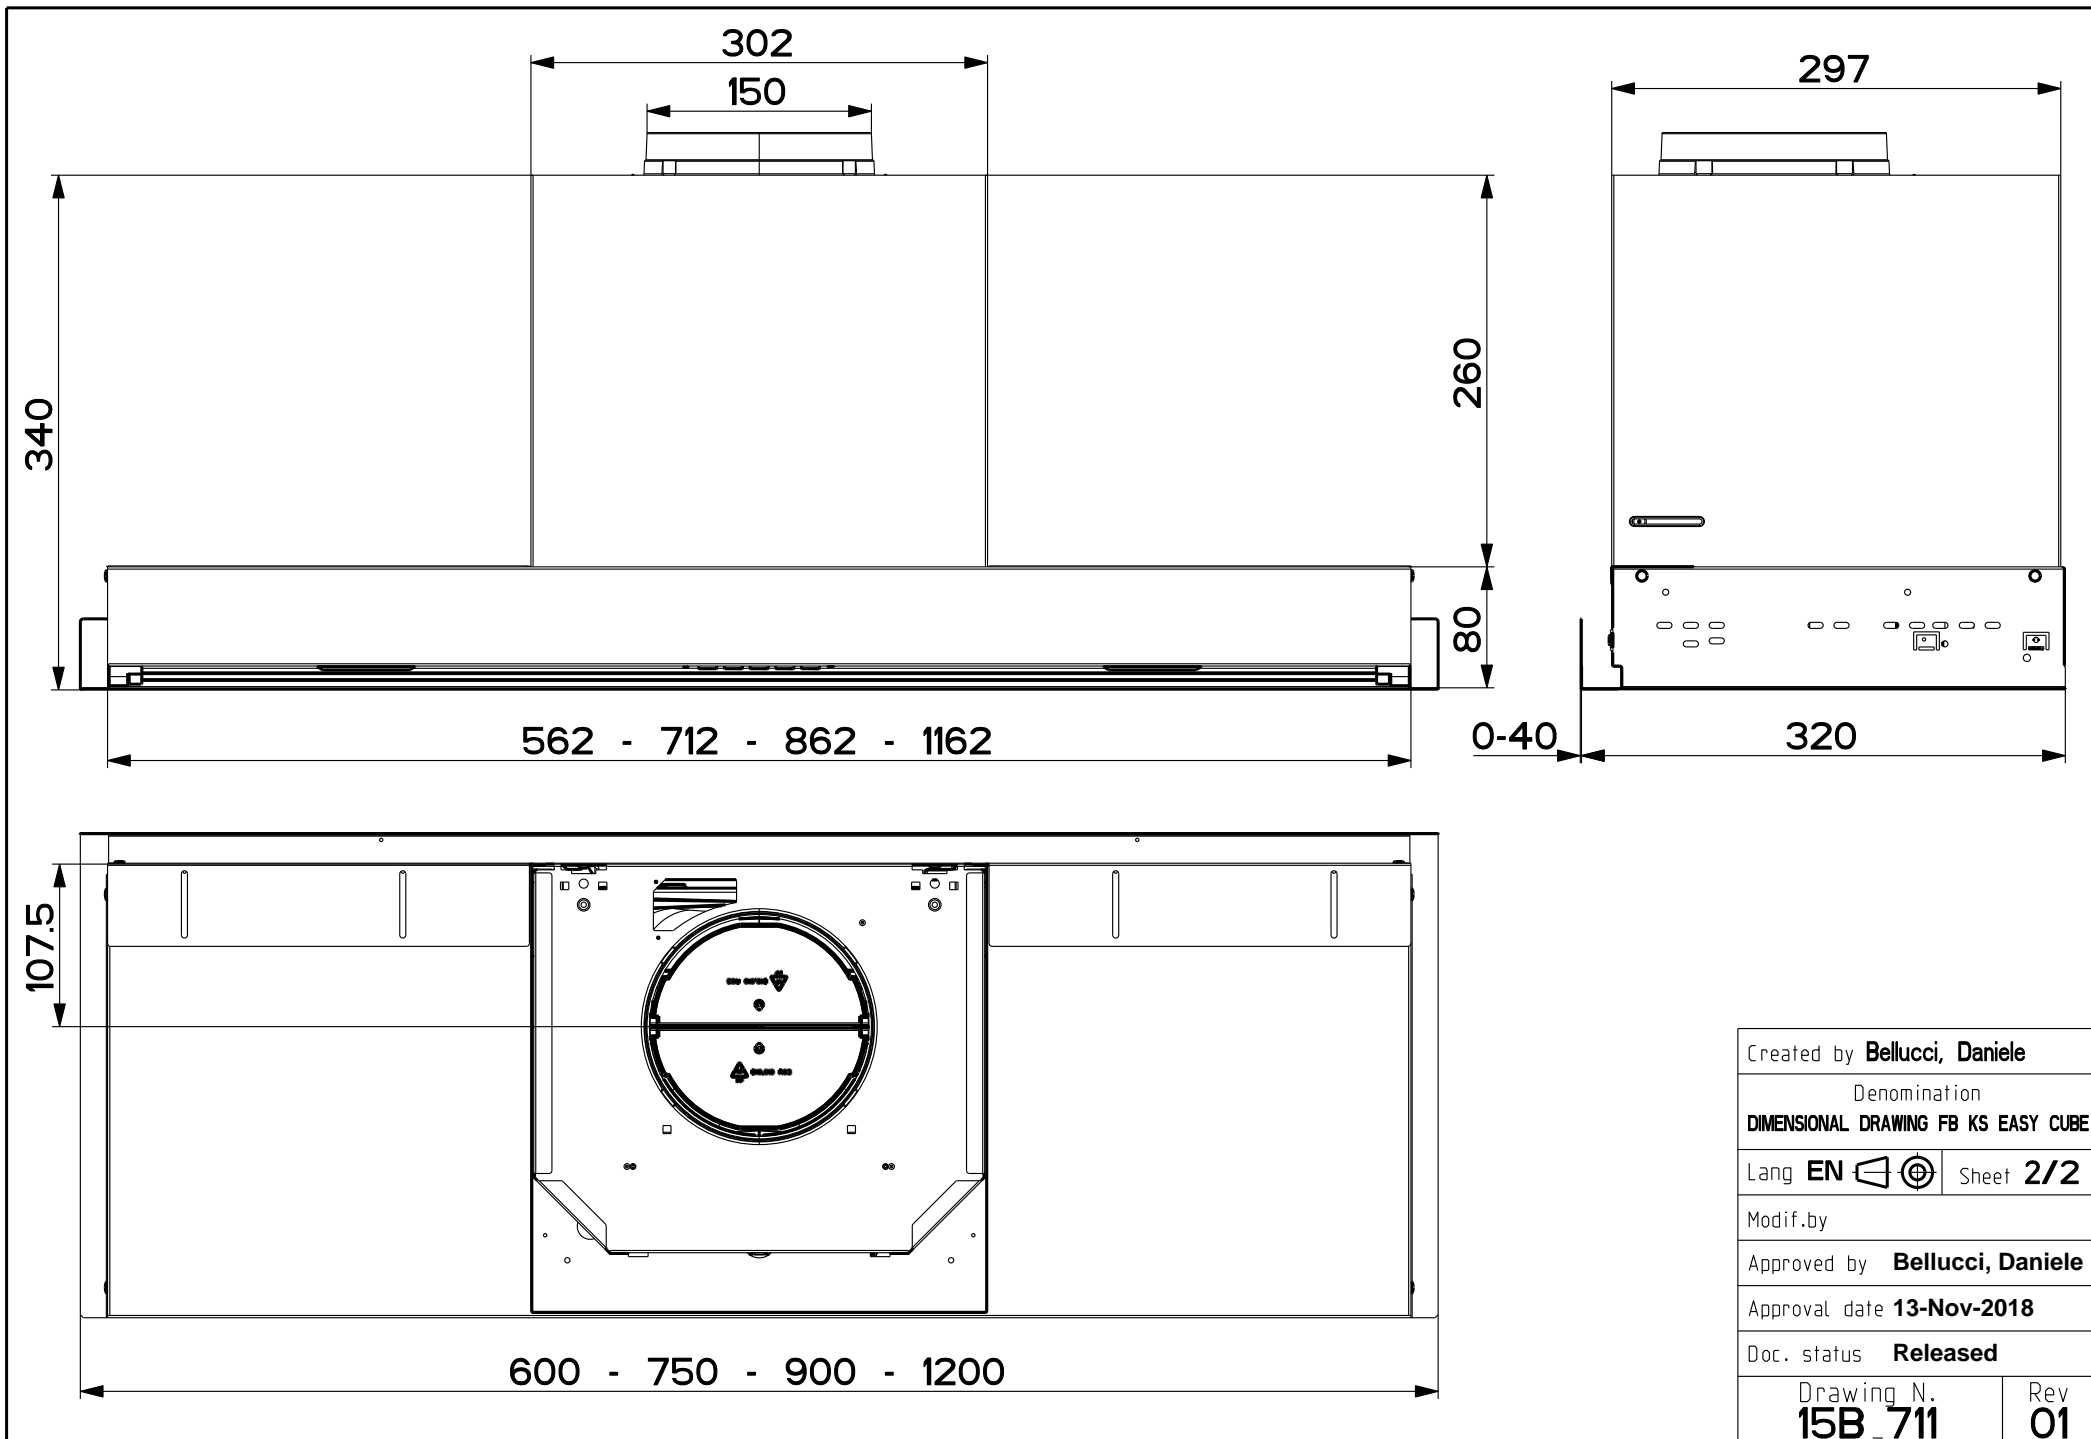

Created by **Bellucci, Daniele**

Denomination
DIMENSIONAL DRAWING FB KS EASY CUBE

Lang **EN**  Sheet **1/2**

Modif.by

Approved by **Bellucci, Daniele**

Approval date **13-Nov-2018**

Doc. status **Released**

Drawing N.
15B_711

Rev
01

| | |
|--|------------------|
| Created by Bellucci, Daniele | |
| Denomination DIMENSIONAL DRAWING FB KS EASY CUBE | |
| Lang EN  | Sheet 2/2 |
| Modif.by | |
| Approved by Bellucci, Daniele | |
| Approval date 13-Nov-2018 | |
| Doc. status Released | |
| Drawing N. 15B_711 | Rev 01 |