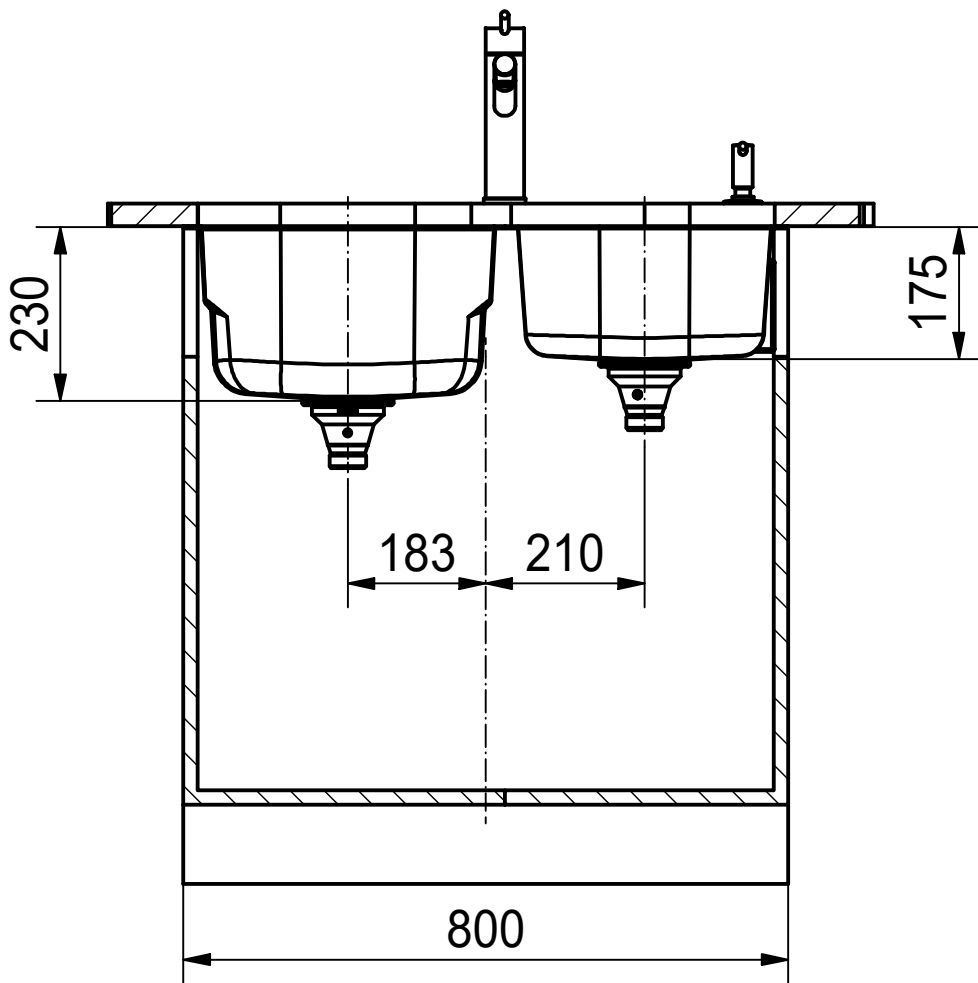

DF

| | | | |
|--|------------|----------|---|
| Drawing No. | 20166882 | Revision | B |
| Drawn Date | 11.05.2010 | | |
| <small>These drawings and specifications are the property of NIRO-Plan AG and shall not be reproduced, copied or transferred to any third party without the prior written permission of NIRO-Plan AG, Aarburg, Switzerland</small> | | | |