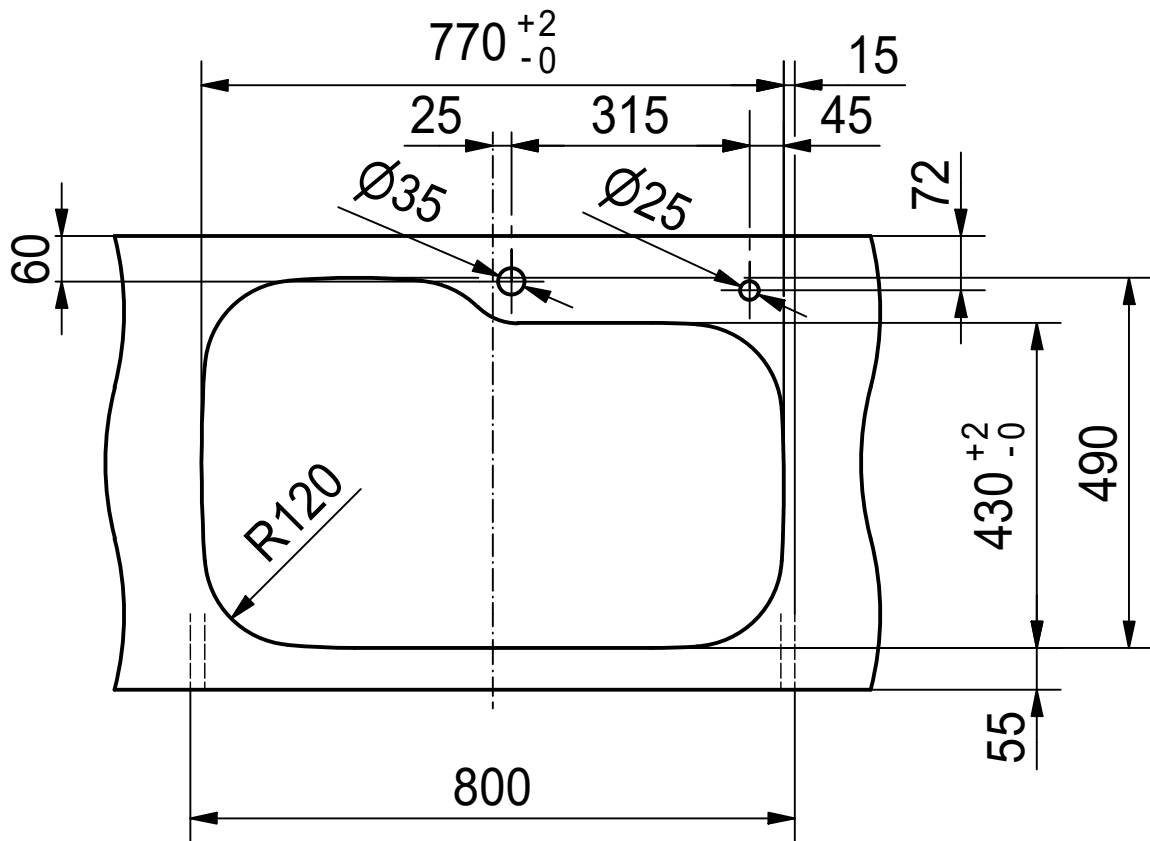

CO

Drawing No.	20166882	Revision	B
Drawn Date	11.05.2010		
These drawings and specifications are the property of NIRO-Plan AG and shall not be reproduced, copied or transferred to any third party without the prior written permission of NIRO-Plan AG, Aarburg, Switzerland			

Franke K uchentechnik AG
CH-4663 Aarburg
Phone: +41 62 787 31 31
Internet: www.franke.com

RXX_160
installing document

Sheet	Sheets
3	6