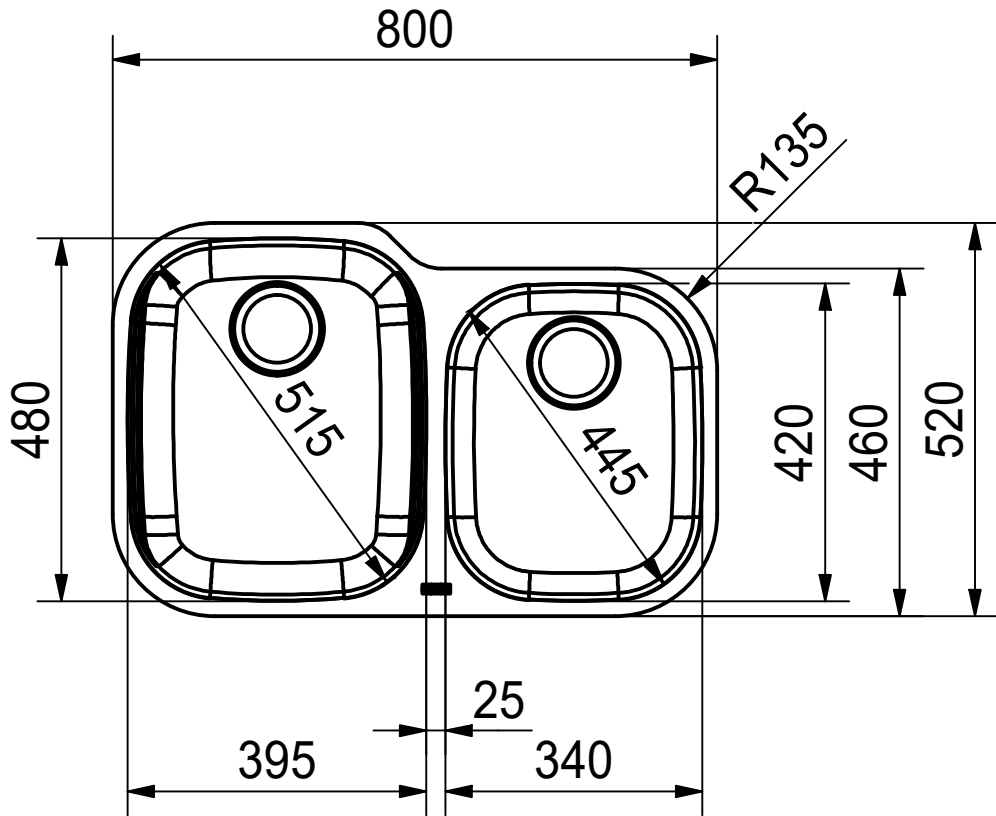

DT

Drawing No.	20166882	Revision	B
Drawn Date	11.05.2010		
These drawings and specifications are the property of NIRO-Plan AG and shall not be reproduced, copied or transferred to any third party without the prior written permission of NIRO-Plan AG, Aarburg, Switzerland			

Franke Küchentechnik AG
CH-4663 Aarburg
Phone: +41 62 787 31 31
Internet: www.franke.com

RXX_160
installing document

Sheet	Sheets
5	6