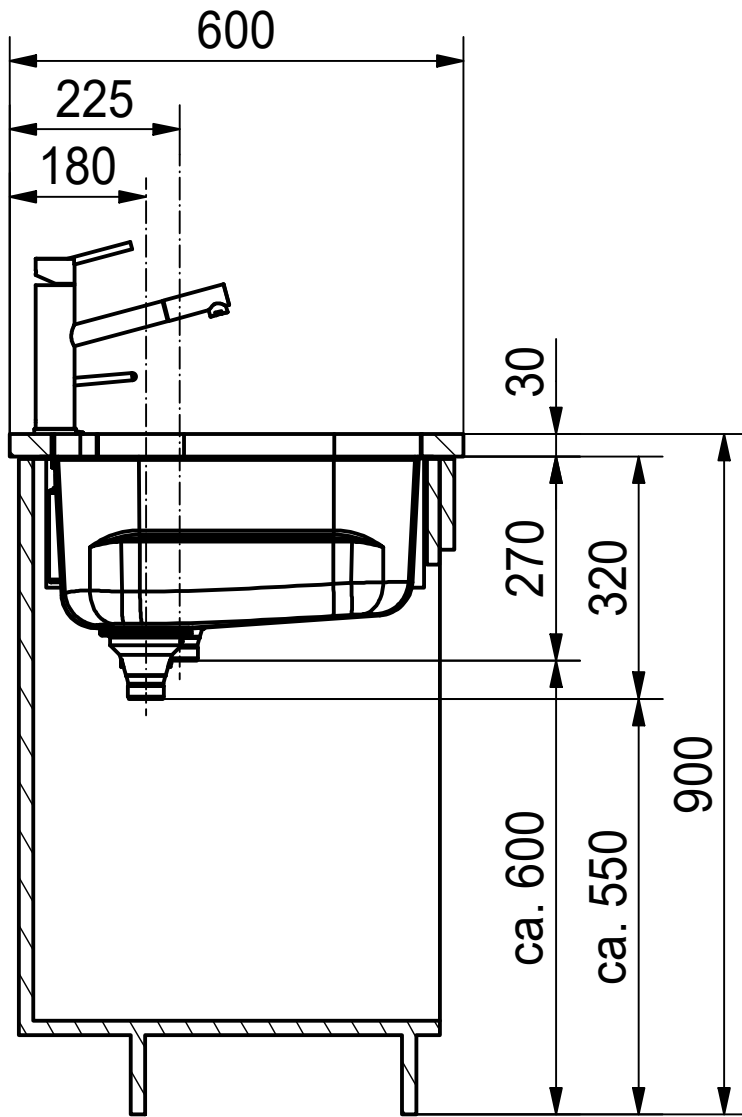

DS

Drawing No.	20166882	Revision	B
Drawn Date	11.05.2010		
These drawings and specifications are the property of NIRO-Plan AG and shall not be reproduced, copied or transferred to any third party without the prior written permission of NIRO-Plan AG, Aarburg, Switzerland			

Franke Küchentechnik AG
CH-4663 Aarburg
Phone: +41 62 787 31 31
Internet: www.franke.com

RXX_160
installing document

Sheet	Sheets
2	6