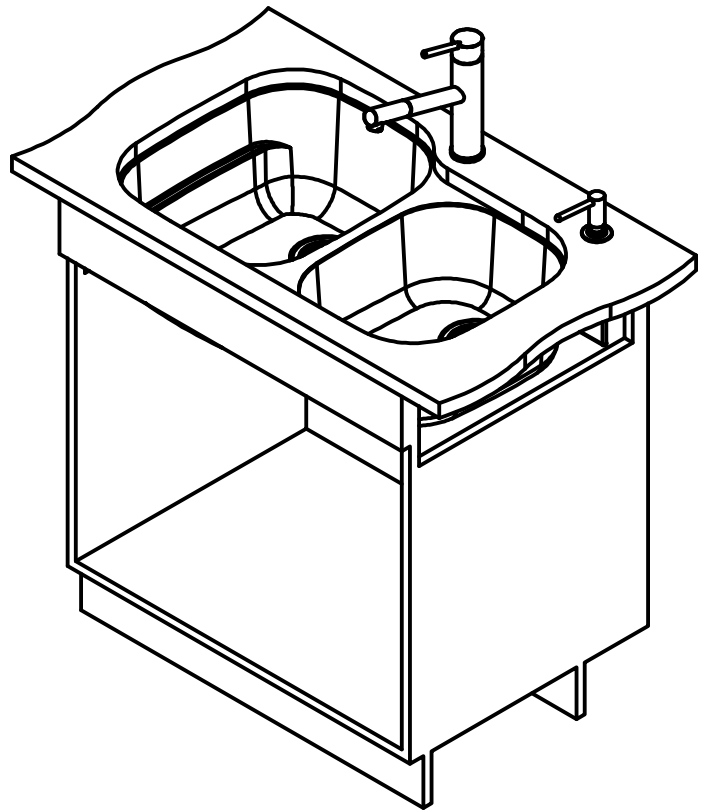

ISO

Drawing No.	20166882	Revision	B
Drawn Date	11.05.2010		
These drawings and specifications are the property of NIRO-Plan AG and shall not be reproduced, copied or transferred to any third party without the prior written permission of NIRO-Plan AG, Aarburg, Switzerland			

Franke Küchentechnik AG
CH-4663 Aarburg
Phone: +41 62 787 31 31
Internet: www.franke.com

RXX_160
installing document

Sheet	Sheets
6	6