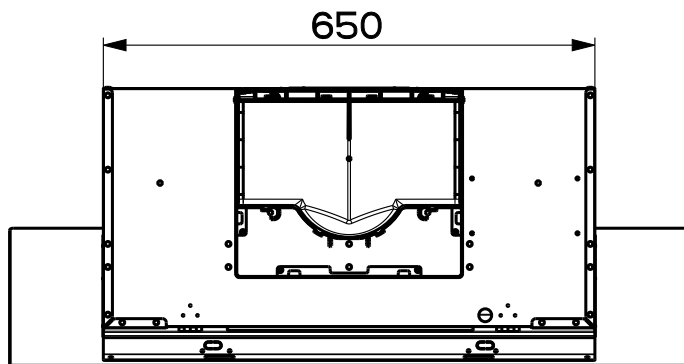

Created by <b>Latini, Francesco</b>	
Denomination <b>DIMENSIONAL DRAWING SINGLE GLASS WITH CHIMNEY</b>	
Lang <b>EN</b>	Sheet <b>1/2</b>
Modif.by	
Approved by <b>Bellucci, Daniele</b>	
Approval date <b>24-Oct-2023</b>	
Doc. status <b>Released</b>	
Drawing N. <b>330071_779</b>	Rev <b>01</b>

SCALE 1:20

Created by <b>Latini, Francesco</b>	
Denomination	
<b>DIMENSIONAL DRAWING SINGLE GLASS WITH CHIMNEY</b>	
Lang <b>EN</b>	Sheet <b>2/2</b>
Modif.by	
Approved by <b>Bellucci, Daniele</b>	
Approval date <b>24-Oct-2023</b>	
Doc. status <b>Released</b>	
Drawing N.	Rev
<b>330071_779</b>	<b>01</b>