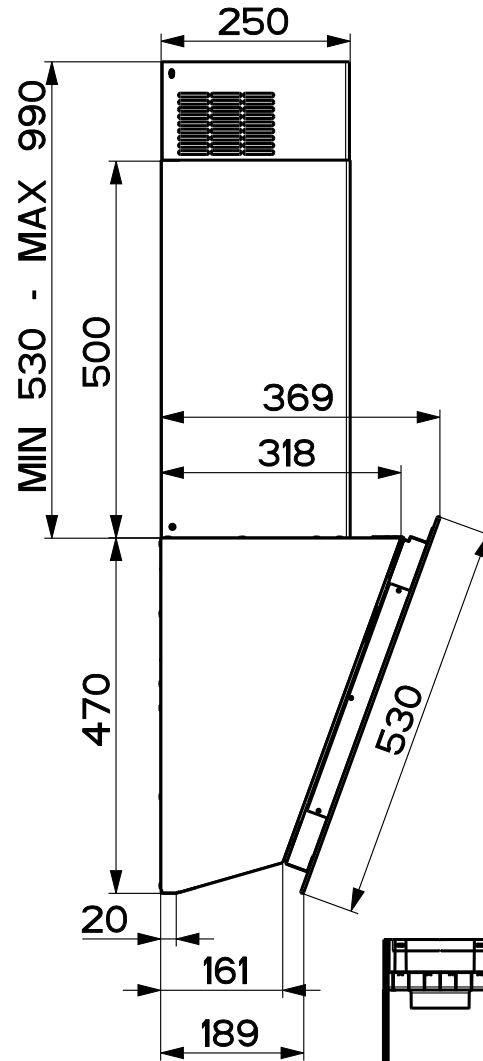

Created by <b>Latini, Francesco</b>	
Denomination <b>DIMENSIONAL DRAWING SINGLE GLASS WITH CHIMNEY</b>	
Lang <b>EN</b>	Sheet <b>1/2</b>
Modif.by	
Approved by <b>Bellucci, Daniele</b>	
Approval date <b>24-Oct-2023</b>	
Doc. status <b>Released</b>	
Drawing N. <b>330071_779</b>	Rev <b>01</b>

SCALE 1:20

Created by <b>Latini, Francesco</b>	
Denomination	
<b>DIMENSIONAL DRAWING SINGLE GLASS WITH CHIMNEY</b>	
Lang <b>EN</b>	Sheet <b>2/2</b>
Modif.by	
Approved by <b>Bellucci, Daniele</b>	
Approval date <b>24-Oct-2023</b>	
Doc. status <b>Released</b>	
Drawing N.	Rev
<b>330071_779</b>	<b>01</b>