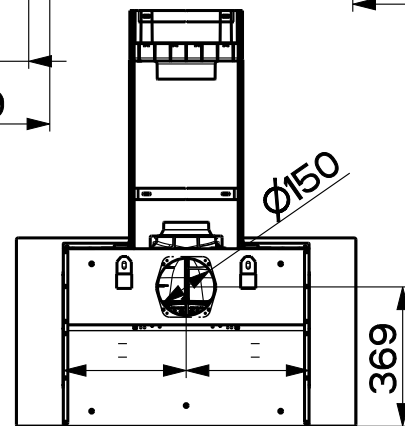

Created by <b>Latini, Francesco</b>	
Denomination <b>DIMENSIONAL DRAWING SINGLE GLASS WITH CHIMNEY</b>	
Lang <b>EN</b>	Sheet <b>1/2</b>
Modif.by	
Approved by <b>Bellucci, Daniele</b>	
Approval date <b>24-Oct-2023</b>	
Doc. status <b>Released</b>	
Drawing N. <b>330071_779</b>	Rev <b>01</b>

SCALE 1:20

Created by <b>Latini, Francesco</b>	
Denomination	
<b>DIMENSIONAL DRAWING SINGLE GLASS WITH CHIMNEY</b>	
Lang <b>EN</b>	Sheet <b>2/2</b>
Modif.by	
Approved by <b>Bellucci, Daniele</b>	
Approval date <b>24-Oct-2023</b>	
Doc. status <b>Released</b>	
Drawing N.	Rev
<b>330071_779</b>	<b>01</b>