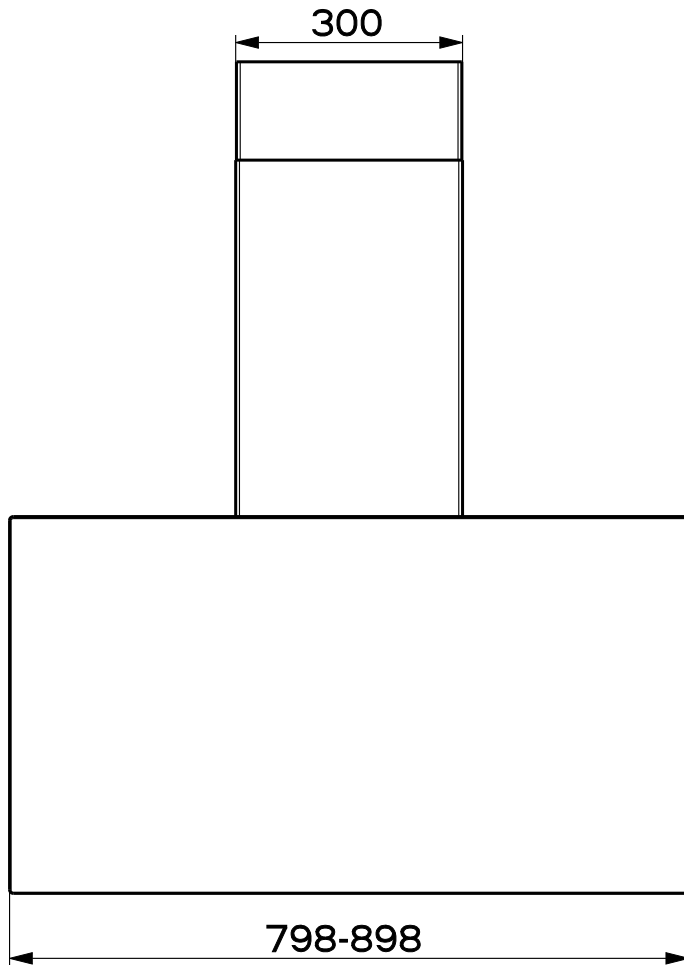

Created by <b>Latini, Francesco</b>	
Denomination <b>DIMENSIONAL DRAWING SINGLE GLASS WITH CHIMNEY</b>	
Lang <b>EN</b>	Sheet <b>1/2</b>
Modif.by	
Approved by <b>Bellucci, Daniele</b>	
Approval date <b>24-Oct-2023</b>	
Doc. status <b>Released</b>	
Drawing N. <b>330071_779</b>	Rev <b>01</b>

SCALE 1:20

Created by <b>Latini, Francesco</b>	
Denomination	
<b>DIMENSIONAL DRAWING SINGLE GLASS WITH CHIMNEY</b>	
Lang <b>EN</b>	Sheet <b>2/2</b>
Modif.by	
Approved by <b>Bellucci, Daniele</b>	
Approval date <b>24-Oct-2023</b>	
Doc. status <b>Released</b>	
Drawing N.	Rev
<b>330071_779</b>	<b>01</b>