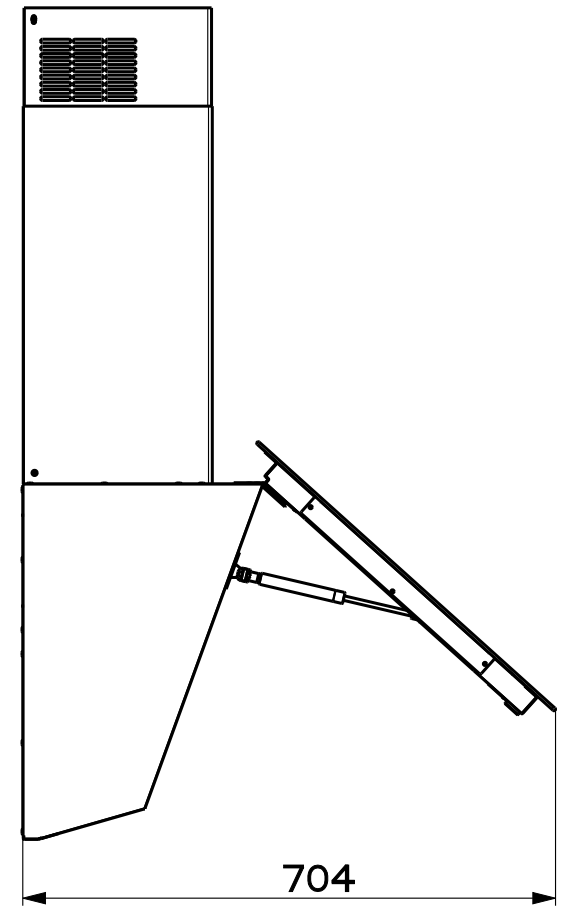

Created by <b>Latini, Francesco</b>	
Denomination <b>DIMENSIONAL DRAWING SINGLE GLASS WITH CHIMNEY</b>	
Lang <b>EN</b>	Sheet <b>1/2</b>
Modif.by	
Approved by <b>Bellucci, Daniele</b>	
Approval date <b>24-Oct-2023</b>	
Doc. status <b>Released</b>	
Drawing N. <b>330071_779</b>	Rev <b>01</b>

SCALE 1:20

Created by <b>Latini, Francesco</b>	
Denomination	
<b>DIMENSIONAL DRAWING SINGLE GLASS WITH CHIMNEY</b>	
Lang <b>EN</b>	Sheet <b>2/2</b>
Modif.by	
Approved by <b>Bellucci, Daniele</b>	
Approval date <b>24-Oct-2023</b>	
Doc. status <b>Released</b>	
Drawing N.	Rev
<b>330071_779</b>	<b>01</b>