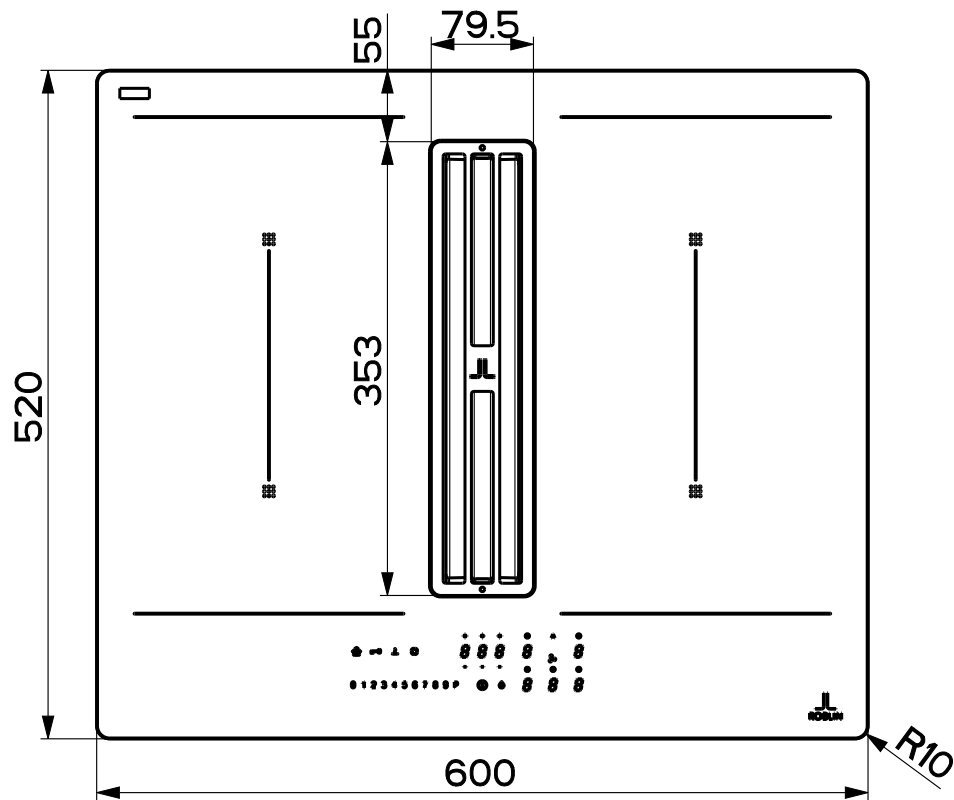

Created by Bellucci, Daniele	
Denomination	
DIM. DRAW. B4 ROBLIN SMART LOW 60 ASP/FILTR	
Lang EN 	Sheet 1/2
Modif.by	
Approved by Bellucci, Daniele	
Approval date 24-Oct-2023	
Doc. status Released	
Drawing N. 340006_1060	Rev 01

Created by **Bellucci, Daniele**

Denomination

DIM. DRAW. B4 ROBLIN SMART LOW 60 ASP/FILTR

Lang **EN**  Sheet **2/2**

Modif.by

Approved by **Bellucci, Daniele**

Approval date **24-Oct-2023**

Doc. status **Released**

Drawing N. **340006_1060** Rev **01**