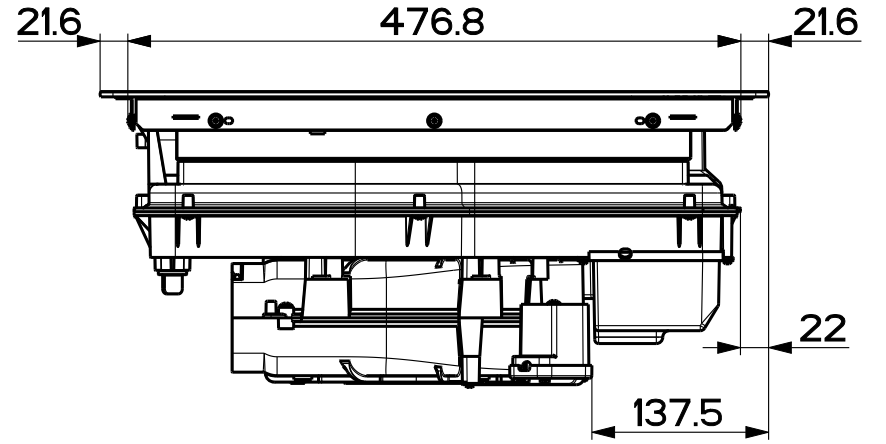

Created by Bellucci, Daniele	
Denomination	
DIM. DRAW. B4 ROBLIN SMART LOW 60 ASP/FILTR	
Lang EN 	Sheet 1/2
Modif.by	
Approved by Bellucci, Daniele	
Approval date 24-Oct-2023	
Doc. status Released	
Drawing N. 340006_1060	Rev 01

Created by **Bellucci, Daniele**

Denomination

DIM. DRAW. B4 ROBLIN SMART LOW 60 ASP/FILTR

Lang **EN**  Sheet **2/2**

Modif.by

Approved by **Bellucci, Daniele**

Approval date **24-Oct-2023**

Doc. status **Released**

Drawing N. **340006_1060** Rev **01**