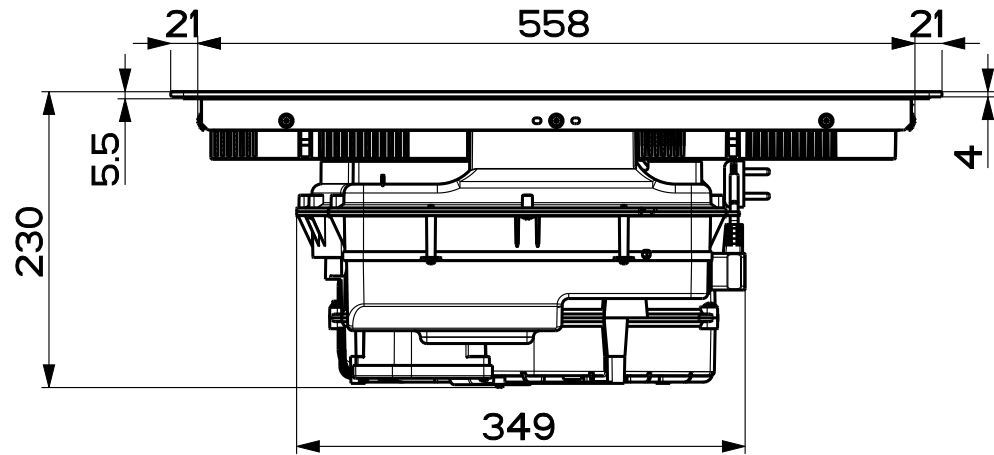

Created by Bellucci, Daniele	
Denomination	
DIM. DRAW. B4 ROBLIN SMART LOW 60 ASP/FILTR	
Lang EN 	Sheet 1/2
Modif.by	
Approved by Bellucci, Daniele	
Approval date 24-Oct-2023	
Doc. status Released	
Drawing N. 340006_1060	Rev 01

Created by **Bellucci, Daniele**

Denomination

DIM. DRAW. B4 ROBLIN SMART LOW 60 ASP/FILTR

Lang **EN**  Sheet **2/2**

Modif.by

Approved by **Bellucci, Daniele**

Approval date **24-Oct-2023**

Doc. status **Released**

Drawing N. **340006_1060** Rev **01**