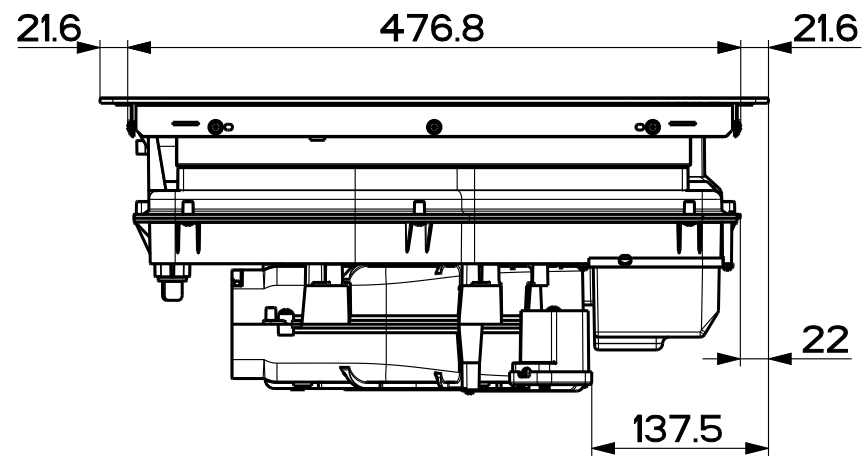

Created by **Bellucci, Daniele**

Denomination

DIM. DRAW. B4 FABER SMART LOW 60 ASP/FILTR

Lang **EN**  

Sheet **1/2**

Modif.by

Approved by **Bellucci, Daniele**

Approval date **30-Oct-2023**

Doc. status **Released**

Drawing N. 340006_1043	Rev 01
----------------------------------	------------------

Created by Bellucci, Daniele	
Denomination	
DIM. DRAW. B4 FABER SMART LOW 60 ASP/FILTR	
Lang EN 	Sheet 2/2
Modif.by	
Approved by Bellucci, Daniele	
Approval date 30-Oct-2023	
Doc. status Released	
Drawing N. 340006_1043	Rev 01