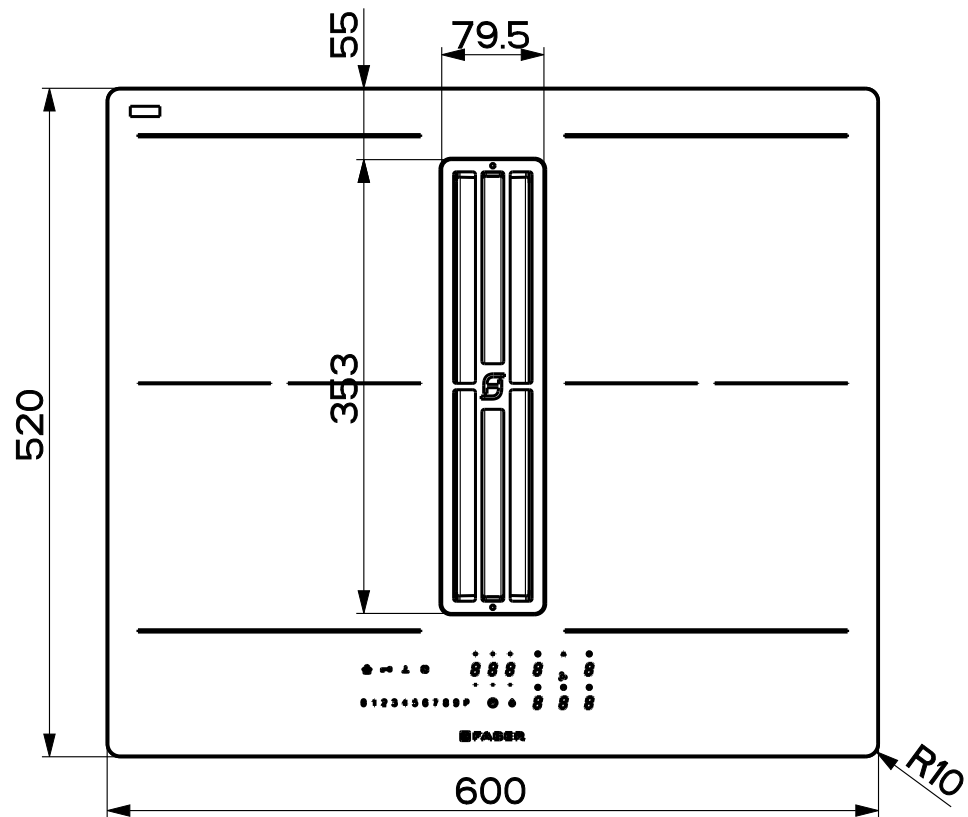

Created by **Bellucci, Daniele**

Denomination

DIM. DRAW. B4 FABER SMART LOW 60 ASP/FILTR

Lang **EN**  

Sheet **1/2**

Modif.by

Approved by **Bellucci, Daniele**

Approval date **30-Oct-2023**

Doc. status **Released**

Drawing N. 340006_1043	Rev 01
----------------------------------	------------------

Created by Bellucci, Daniele	
Denomination	
DIM. DRAW. B4 FABER SMART LOW 60 ASP/FILTR	
Lang EN 	Sheet 2/2
Modif.by	
Approved by Bellucci, Daniele	
Approval date 30-Oct-2023	
Doc. status Released	
Drawing N. 340006_1043	Rev 01