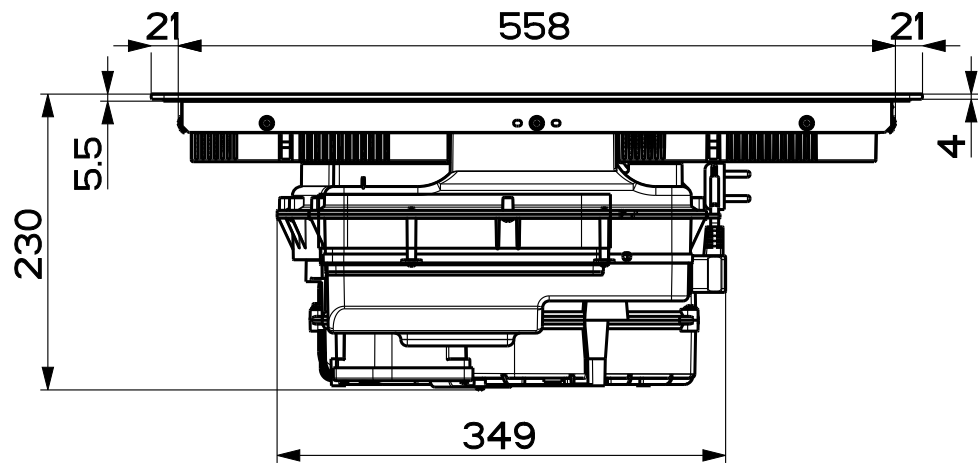

Created by **Bellucci, Daniele**

Denomination

DIM. DRAW. B4 FABER SMART LOW 60 ASP/FILTR

Lang **EN**  

Sheet **1/2**

Modif.by

Approved by **Bellucci, Daniele**

Approval date **30-Oct-2023**

Doc. status **Released**

Drawing N. 340006_1043	Rev 01
----------------------------------	------------------

Created by Bellucci, Daniele	
Denomination	
DIM. DRAW. B4 FABER SMART LOW 60 ASP/FILTR	
Lang EN 	Sheet 2/2
Modif.by	
Approved by Bellucci, Daniele	
Approval date 30-Oct-2023	
Doc. status Released	
Drawing N. 340006_1043	Rev 01