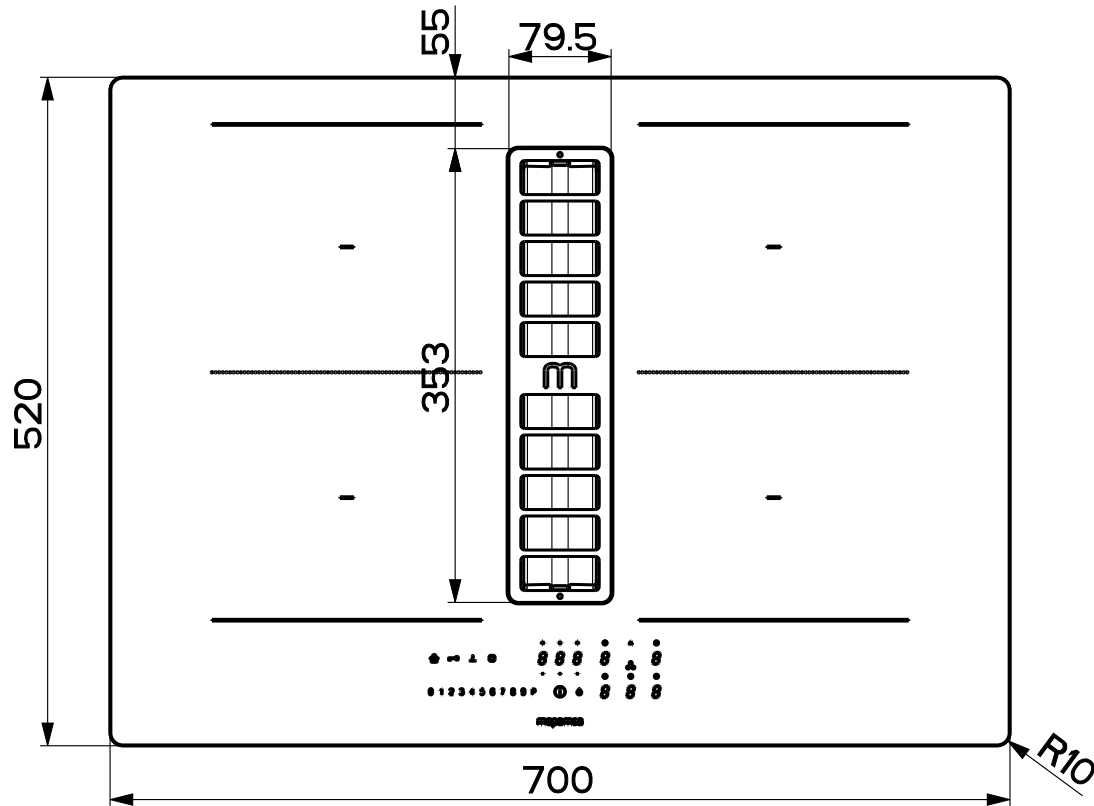

Created by <b>Bellucci, Daniele</b>	
Denomination <b>DIM. DRAW. B4 MEPAMSA SMART LOW 70 ASP/FILTR</b>	
Lang <b>EN</b> 	Sheet <b>1/2</b>
Modif.by	
Approved by <b>Bellucci, Daniele</b>	
Approval date <b>30-Oct-2023</b>	
Doc. status <b>Released</b>	
Drawing N. <b>340006_1039</b>	Rev <b>01</b>

Created by **Bellucci, Daniele**

Denomination  
DIM. DRAW. B4 MEPAMSA SMART LOW 70 ASP/FILTR

Lang **EN**  Sheet **2/2**

Modif.by

Approved by **Bellucci, Daniele**

Approval date **30-Oct-2023**

Doc. status **Released**

Drawing N.  
**340006\_1039** Rev  
**01**