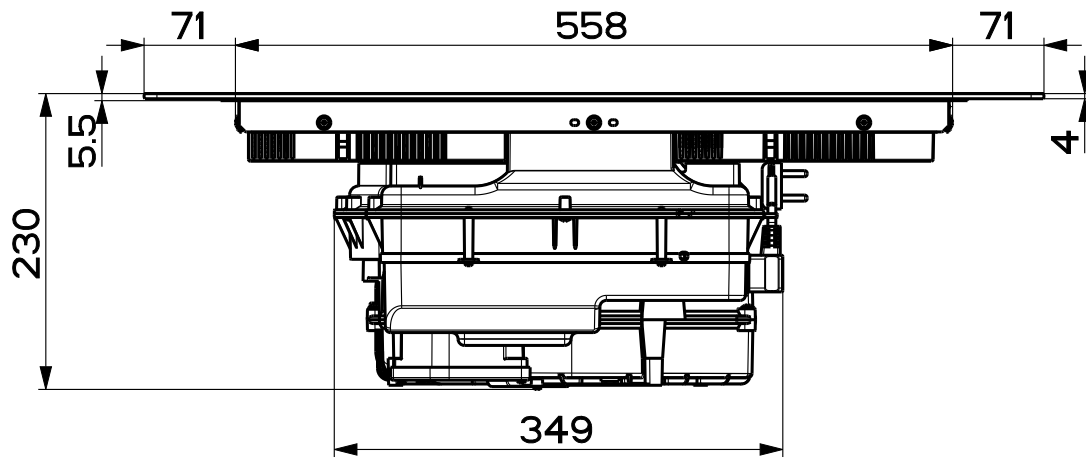

Created by <b>Bellucci, Daniele</b>	
Denomination <b>DIM. DRAW. B4 MEPAMSA SMART LOW 70 ASP/FILTR</b>	
Lang <b>EN</b> 	Sheet <b>1/2</b>
Modif.by	
Approved by <b>Bellucci, Daniele</b>	
Approval date <b>30-Oct-2023</b>	
Doc. status <b>Released</b>	
Drawing N. <b>340006_1039</b>	Rev <b>01</b>

Created by **Bellucci, Daniele**

Denomination  
DIM. DRAW. B4 MEPAMSA SMART LOW 70 ASP/FILTR

Lang **EN**  Sheet **2/2**

Modif.by

Approved by **Bellucci, Daniele**

Approval date **30-Oct-2023**

Doc. status **Released**

Drawing N.  
**340006\_1039** Rev  
**01**