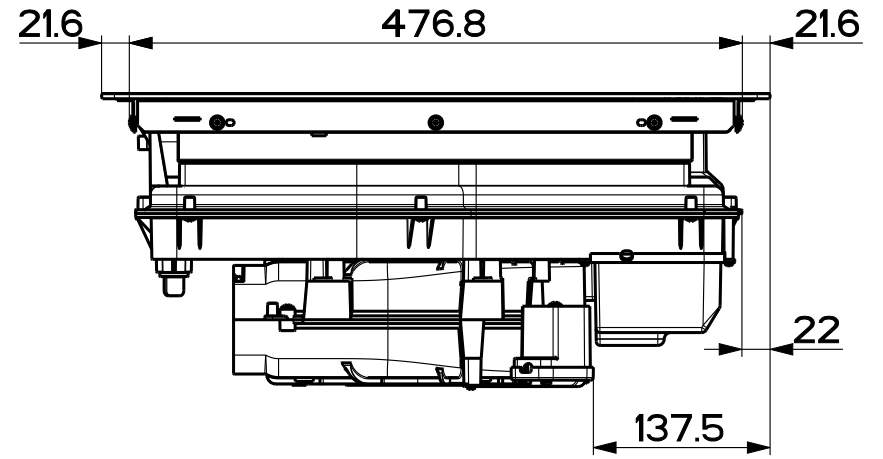

Created by <b>Bellucci, Daniele</b>	
Denomination <b>DIM. DRAW. B4 MEPAMSA SMART LOW 70 ASP/FILTR</b>	
Lang <b>EN</b> 	Sheet <b>1/2</b>
Modif.by	
Approved by <b>Bellucci, Daniele</b>	
Approval date <b>30-Oct-2023</b>	
Doc. status <b>Released</b>	
Drawing N. <b>340006_1039</b>	Rev <b>01</b>

Created by **Bellucci, Daniele**

Denomination  
DIM. DRAW. B4 MEPAMSA SMART LOW 70 ASP/FILTR

Lang **EN**  Sheet **2/2**

Modif.by

Approved by **Bellucci, Daniele**

Approval date **30-Oct-2023**

Doc. status **Released**

Drawing N.  
**340006\_1039** Rev  
**01**