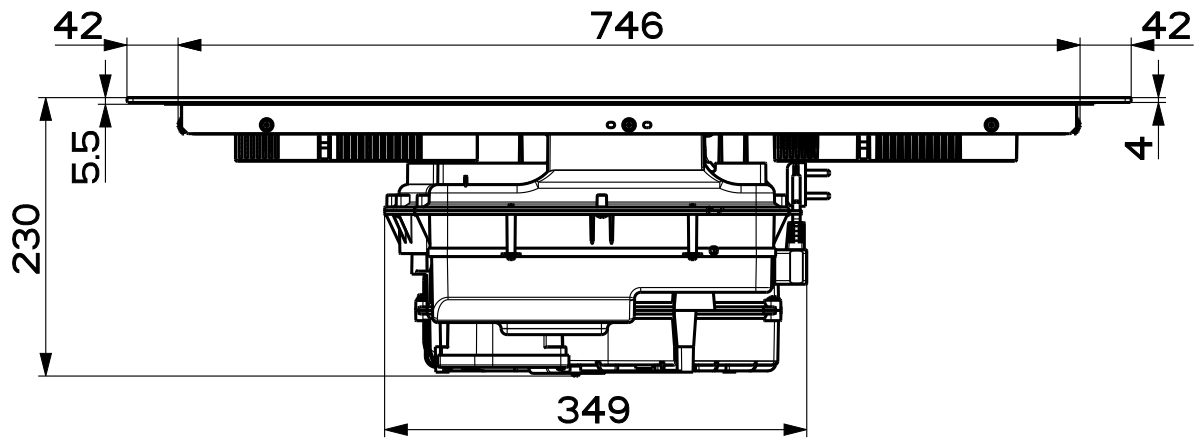

Created by **Bellucci, Daniele**

Denomination

**DIM. DRAW. B4 FLEX FK MARIS 83 ASP/FILTR**

Lang **EN**   Sheet **1/2**

Modif.by

Approved by **Bellucci, Daniele**

Approval date **07-Feb-2024**

Doc. status **Released**

Drawing N. <b>340006_999</b>	Rev <b>02</b>
---------------------------------	------------------

Created by <b>Bellucci, Daniele</b>	
Denomination	
<b>DIM. DRAW. B4 FLEX FK MARIS 83 ASP/FILTR</b>	
Lang <b>EN</b>	Sheet <b>2/2</b>
Modif.by	
Approved by <b>Bellucci, Daniele</b>	
Approval date <b>07-Feb-2024</b>	
Doc. status <b>Released</b>	
Drawing N. <b>340006_999</b>	Rev <b>02</b>