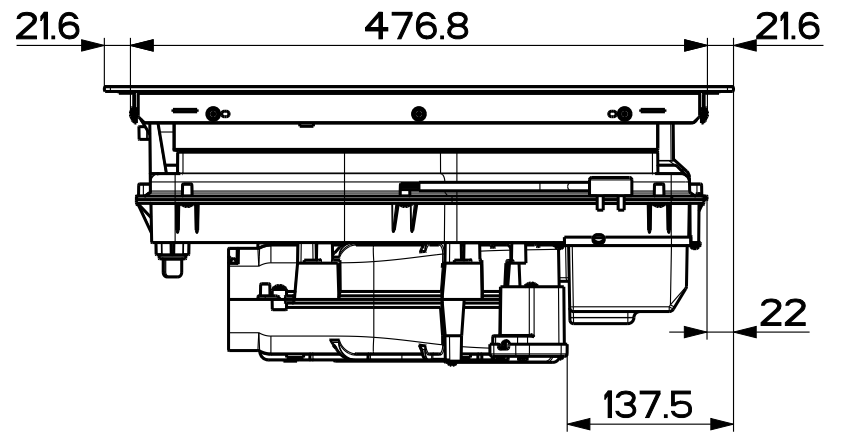

Created by **Bellucci, Daniele**

Denomination

**DIM. DRAW. B4 FLEX FK MARIS 83 ASP/FILTR**

Lang **EN**   Sheet **1/2**

Modif.by

Approved by **Bellucci, Daniele**

Approval date **07-Feb-2024**

Doc. status **Released**

Drawing N. <b>340006_999</b>	Rev <b>02</b>
---------------------------------	------------------

Created by <b>Bellucci, Daniele</b>	
Denomination	
<b>DIM. DRAW. B4 FLEX FK MARIS 83 ASP/FILTR</b>	
Lang <b>EN</b>	Sheet <b>2/2</b>
Modif.by	
Approved by <b>Bellucci, Daniele</b>	
Approval date <b>07-Feb-2024</b>	
Doc. status <b>Released</b>	
Drawing N. <b>340006_999</b>	Rev <b>02</b>