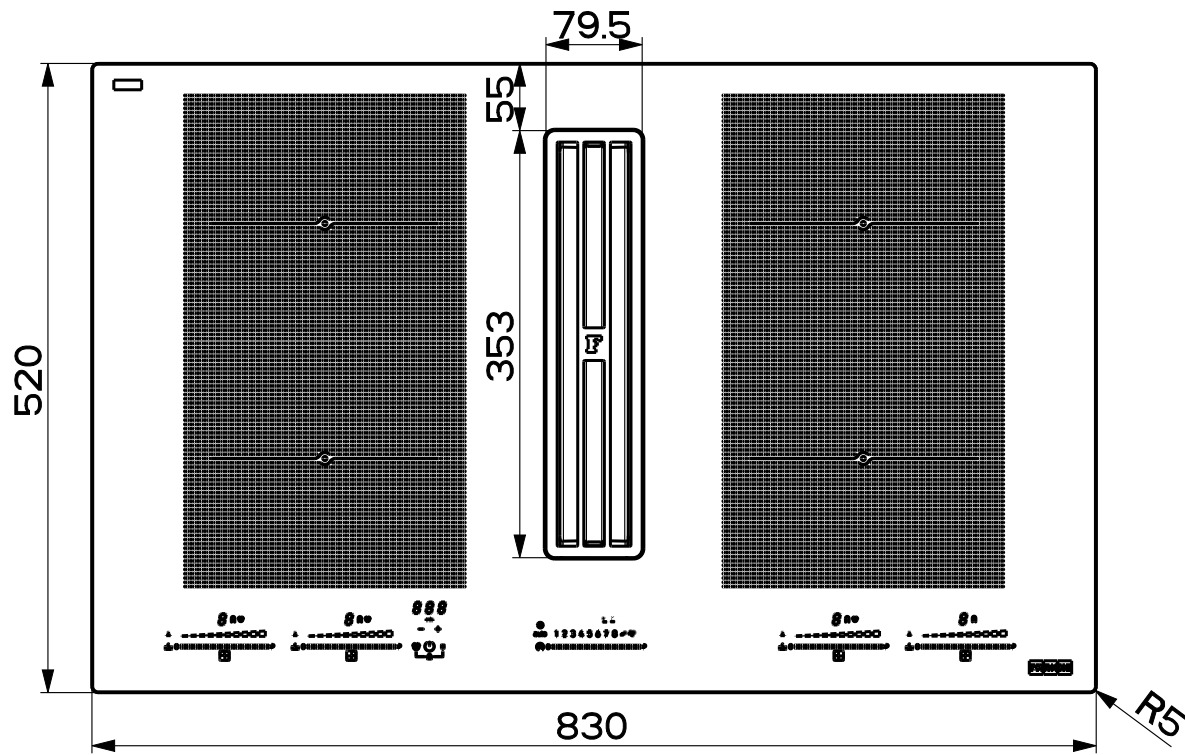

Created by **Bellucci, Daniele**

Denomination

**DIM. DRAW. B4 FLEX FK MARIS 83 ASP/FILTR**

Lang **EN**   Sheet **1/2**

Modif.by

Approved by **Bellucci, Daniele**

Approval date **07-Feb-2024**

Doc. status **Released**

Drawing N. <b>340006_999</b>	Rev <b>02</b>
---------------------------------	------------------

Created by <b>Bellucci, Daniele</b>	
Denomination	
<b>DIM. DRAW. B4 FLEX FK MARIS 83 ASP/FILTR</b>	
Lang <b>EN</b>	Sheet <b>2/2</b>
Modif.by	
Approved by <b>Bellucci, Daniele</b>	
Approval date <b>07-Feb-2024</b>	
Doc. status <b>Released</b>	
Drawing N. <b>340006_999</b>	Rev <b>02</b>