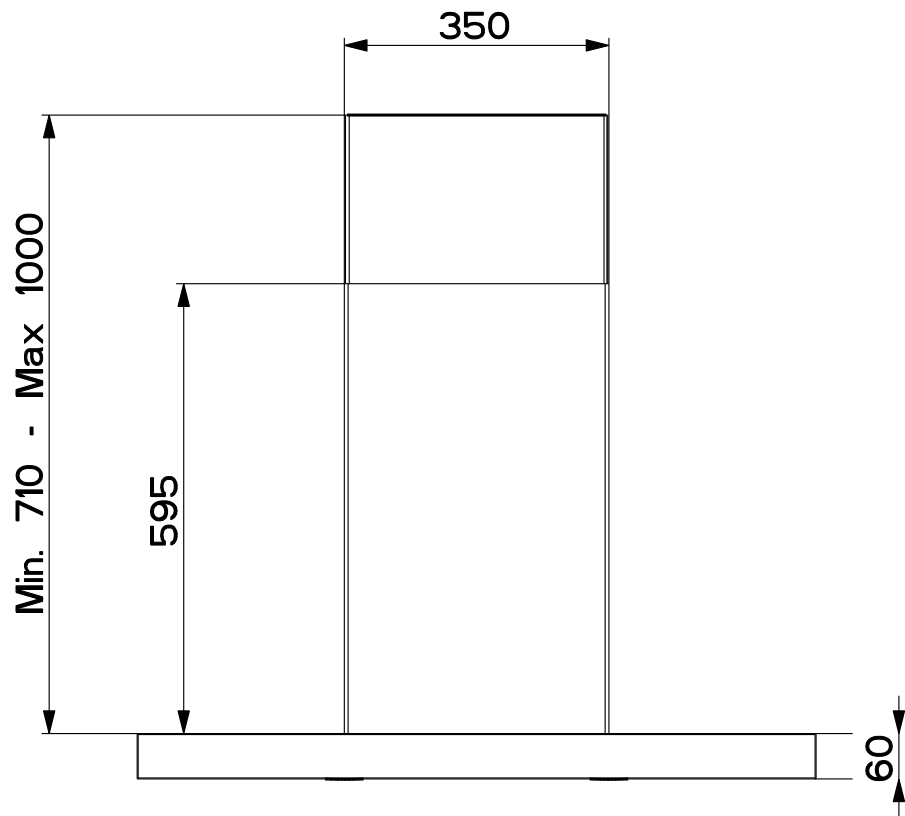

Created by <b>Tomassoli, Paolo</b>	
Denomination <b>DIMENSIONAL DRAWING FK</b>	
Lang <b>EN</b>	Sheet <b>1/2</b>
Modif. by <b>Perelli, Francesco</b>	
Approved by <b>Bellucci, Daniele</b>	
Approval date <b>28-Nov-2017</b>	
Doc. status <b>Released</b>	
Drawing N. <b>A26_871</b>	Rev <b>01</b>

Created by <b>Tomassoli, Paolo</b>	
Denomination <b>DIMENSIONAL DRAWING FK</b>	
Lang <b>EN</b>	Sheet <b>2/2</b>
Modif.by <b>Perelli, Francesco</b>	
Approved by <b>Bellucci, Daniele</b>	
Approval date <b>28-Nov-2017</b>	
Doc. status <b>Released</b>	
Drawing N. <b>A26_871</b>	Rev <b>01</b>