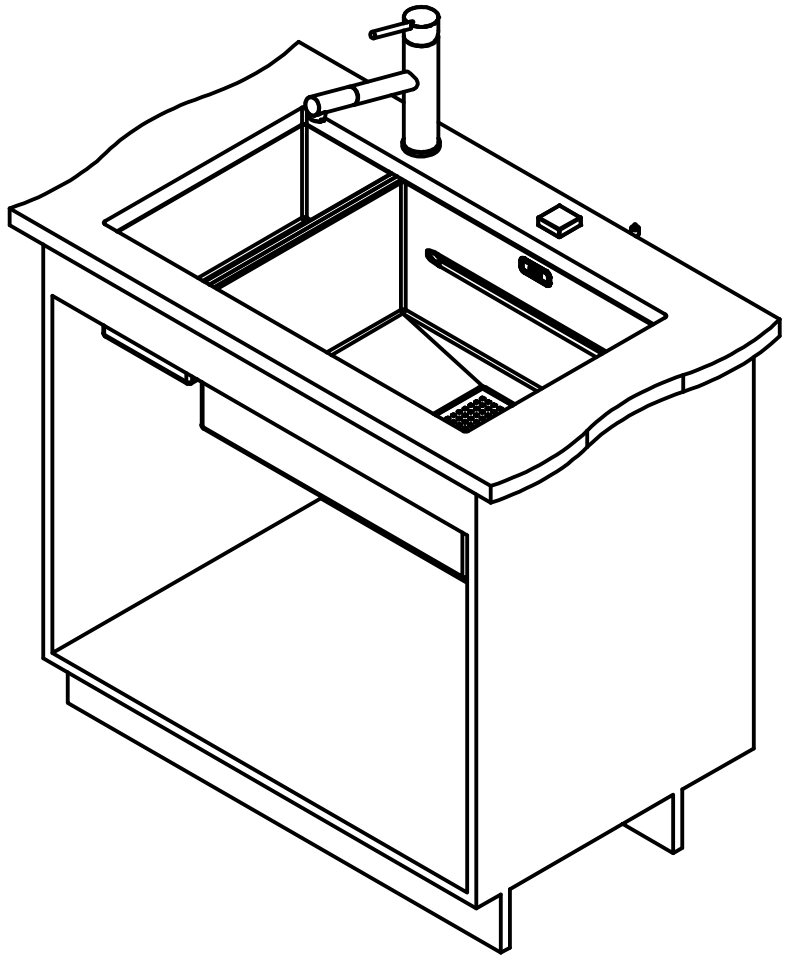

ISO

Drawing No.	20167039	Revision	A
Drawn Date	21.01.2011		
These drawings and specifications are the property of NIRO-Plan AG and shall not be reproduced, copied or transferred to any third party without the prior written permission of NIRO-Plan AG, Aarburg, Switzerland			

Franke Küchentechnik AG
CH-4663 Aarburg
Phone: +41 62 787 31 31
Internet: www.franke.com

PKX 160 55 18 SI
installing document (AUS)

Sheet	Sheets
6	6