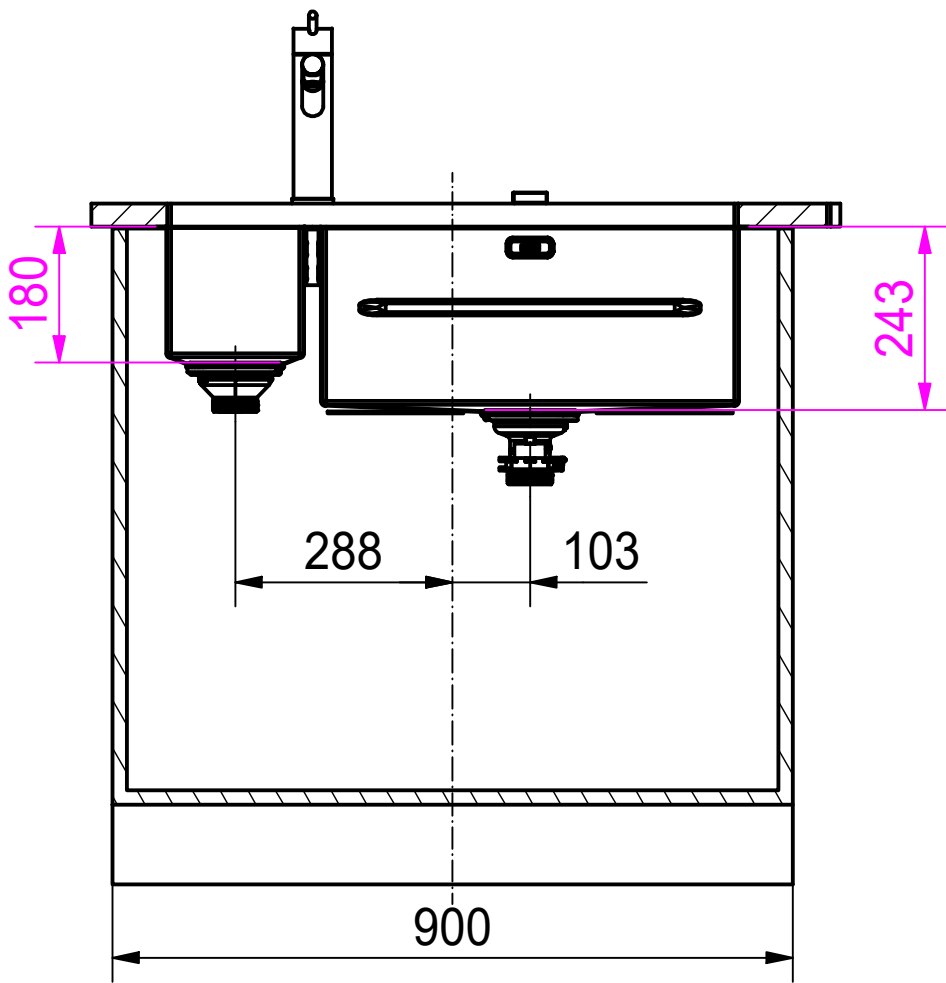

DF

Drawing No.	20167039	Revision	A
Drawn Date	21.01.2011		
These drawings and specifications are the property of NIRO-Plan AG and shall not be reproduced, copied or transferred to any third party without the prior written permission of NIRO-Plan AG, Aarburg, Switzerland			