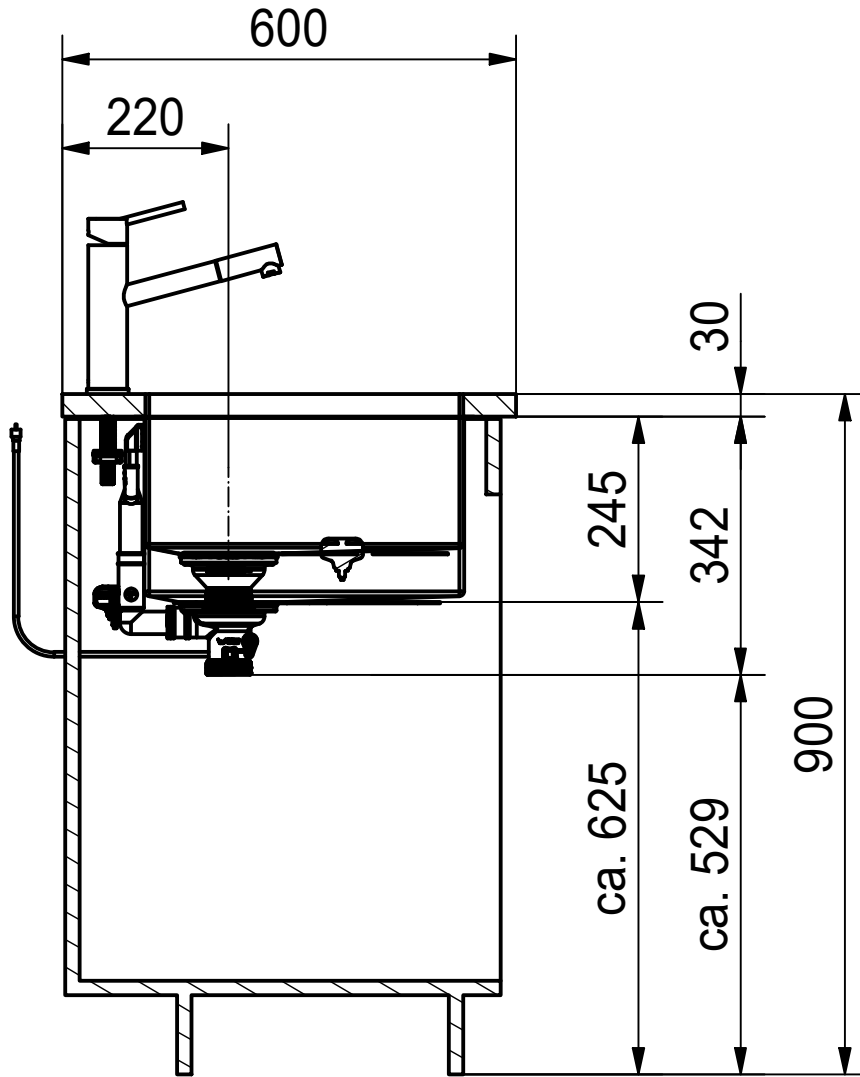

DS

Drawing No.	20167039	Revision	A
Drawn Date	21.01.2011		
These drawings and specifications are the property of NIRO-Plan AG and shall not be reproduced, copied or transferred to any third party without the prior written permission of NIRO-Plan AG, Aarburg, Switzerland			

Franke Küchentechnik AG
CH-4663 Aarburg
Phone: +41 62 787 31 31
Internet: www.franke.com

PKX 160 55 18 SI
installing document (AUS)

Sheet	Sheets
2	6