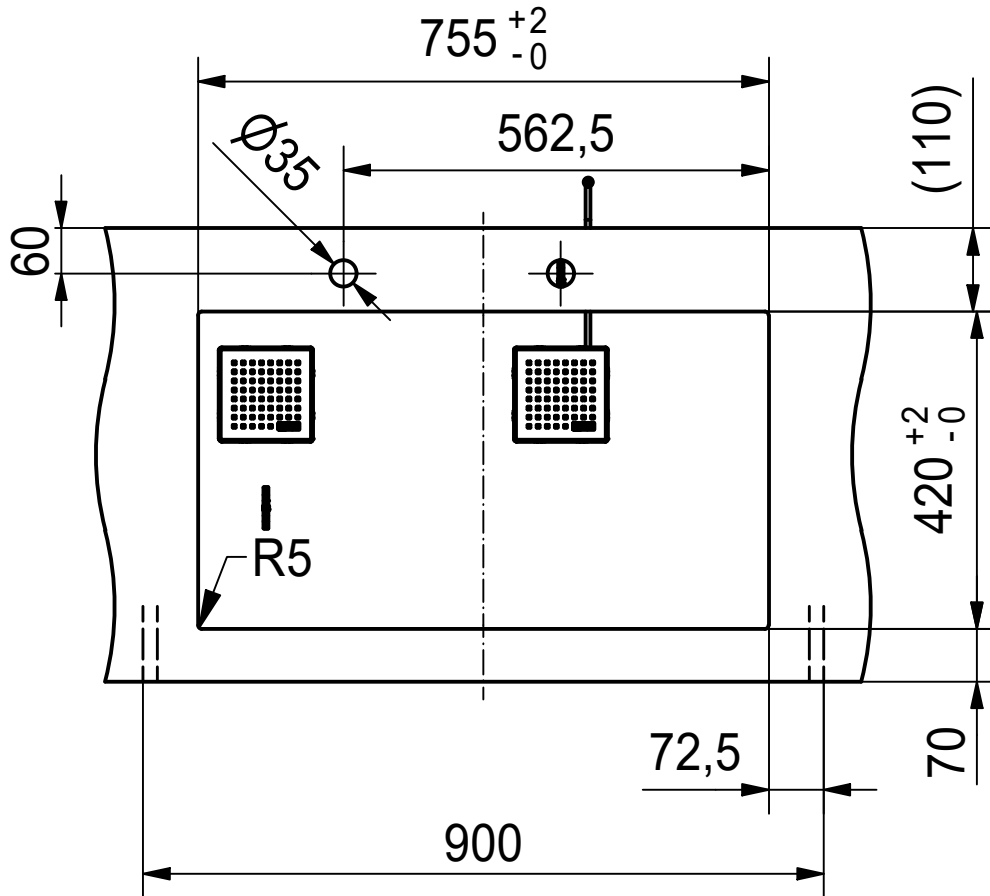

CO

Drawing No.	20167039	Revision	A
Drawn Date	21.01.2011		
These drawings and specifications are the property of NIRO-Plan AG and shall not be reproduced, copied or transferred to any third party without the prior written permission of NIRO-Plan AG, Aarburg, Switzerland			

Franke Küchentechnik AG
CH-4663 Aarburg
Phone: +41 62 787 31 31
Internet: www.franke.com

PKX 160 55 18 SI
installing document (AUS)

Sheet	Sheets
3	6