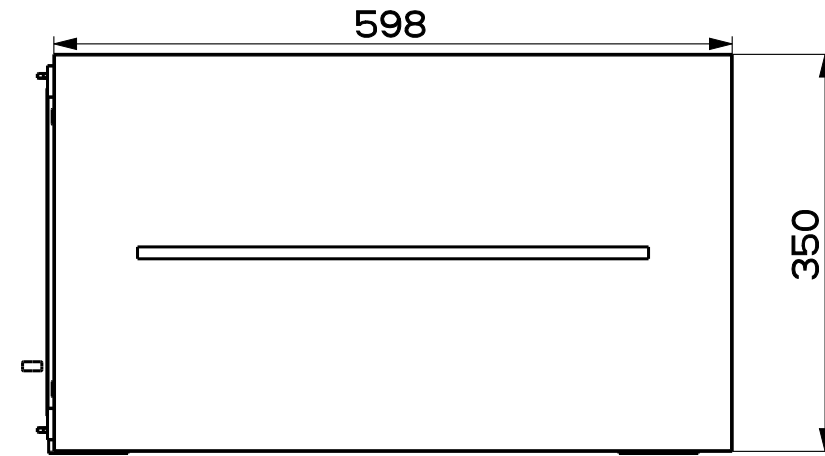

Created by **Romani, Fabio**

Denomination
DIMENSIONAL DRW SHELF K60

Lang **EN**  Sheet **1/2**

Modif.by -

Approved by **Romani, Fabio**

Approval date **09-Oct-2023**

Doc. status **Released**

Drawing N.
335077_740

Rev
01

Created by Romani, Fabio	
Denomination DIMENSIONAL DRW SHELF K60	
Lang EN 	Sheet 2/2
Modif.by -	
Approved by Romani, Fabio	
Approval date 09-Oct-2023	
Doc. status Released	
Drawing N. 335077_740	Rev 01