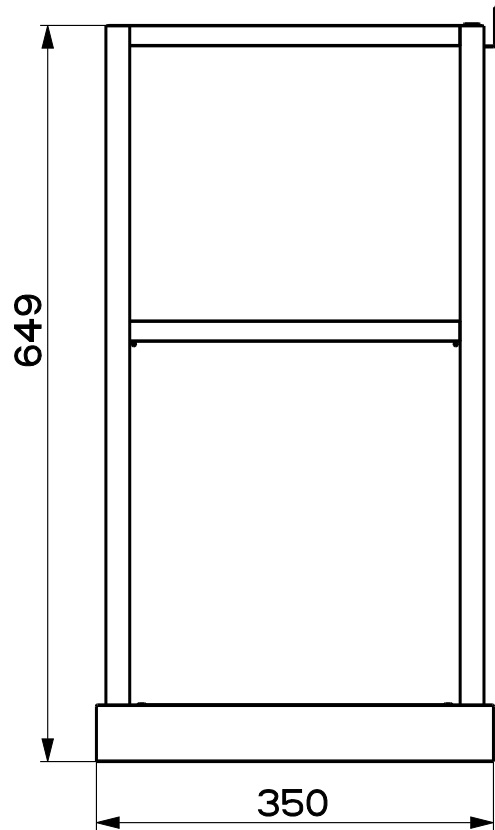

Created by **Romani, Fabio**

Denomination
DIMENSIONAL DRW SHELF K60

Lang **EN**  Sheet **1/2**

Modif.by -

Approved by **Romani, Fabio**

Approval date **09-Oct-2023**

Doc. status **Released**

Drawing N.
335077_740

Rev
01

Created by Romani, Fabio	
Denomination DIMENSIONAL DRW SHELF K60	
Lang EN 	Sheet 2/2
Modif.by -	
Approved by Romani, Fabio	
Approval date 09-Oct-2023	
Doc. status Released	
Drawing N. 335077_740	Rev 01