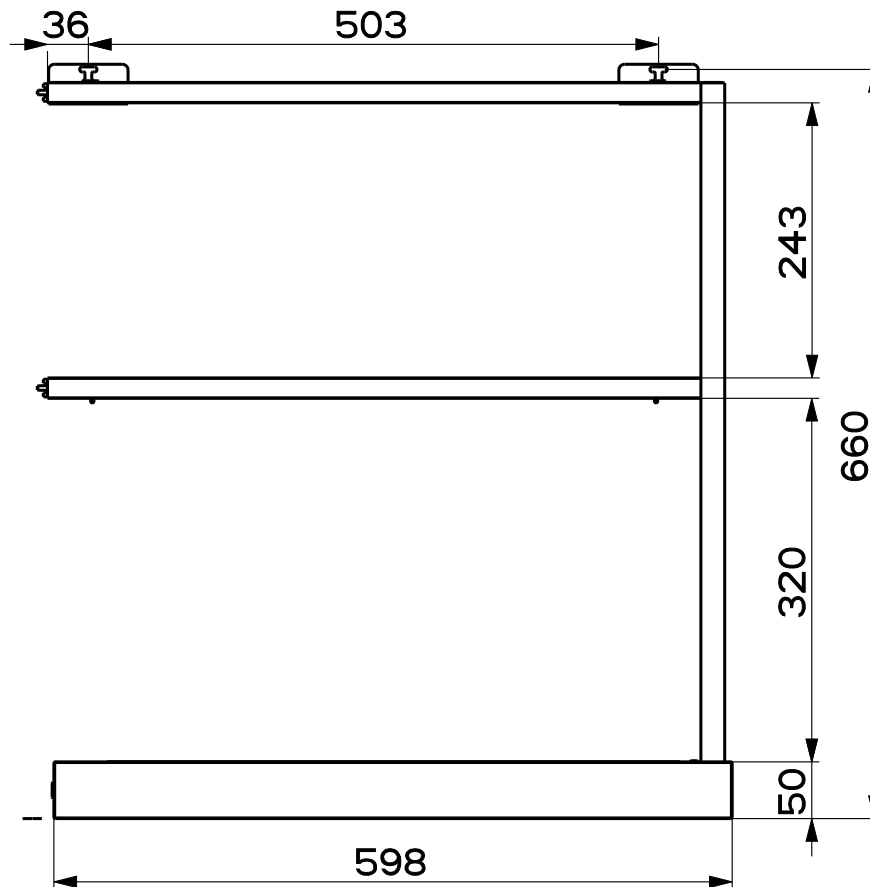

Created by **Romani, Fabio**

Denomination
DIMENSIONAL DRW SHELF K60

Lang **EN**  Sheet **1/2**

Modif.by -

Approved by **Romani, Fabio**

Approval date **09-Oct-2023**

Doc. status **Released**

Drawing N.
335077_740

Rev
01

Created by Romani, Fabio	
Denomination DIMENSIONAL DRW SHELF K60	
Lang EN 	Sheet 2/2
Modif.by -	
Approved by Romani, Fabio	
Approval date 09-Oct-2023	
Doc. status Released	
Drawing N. 335077_740	Rev 01