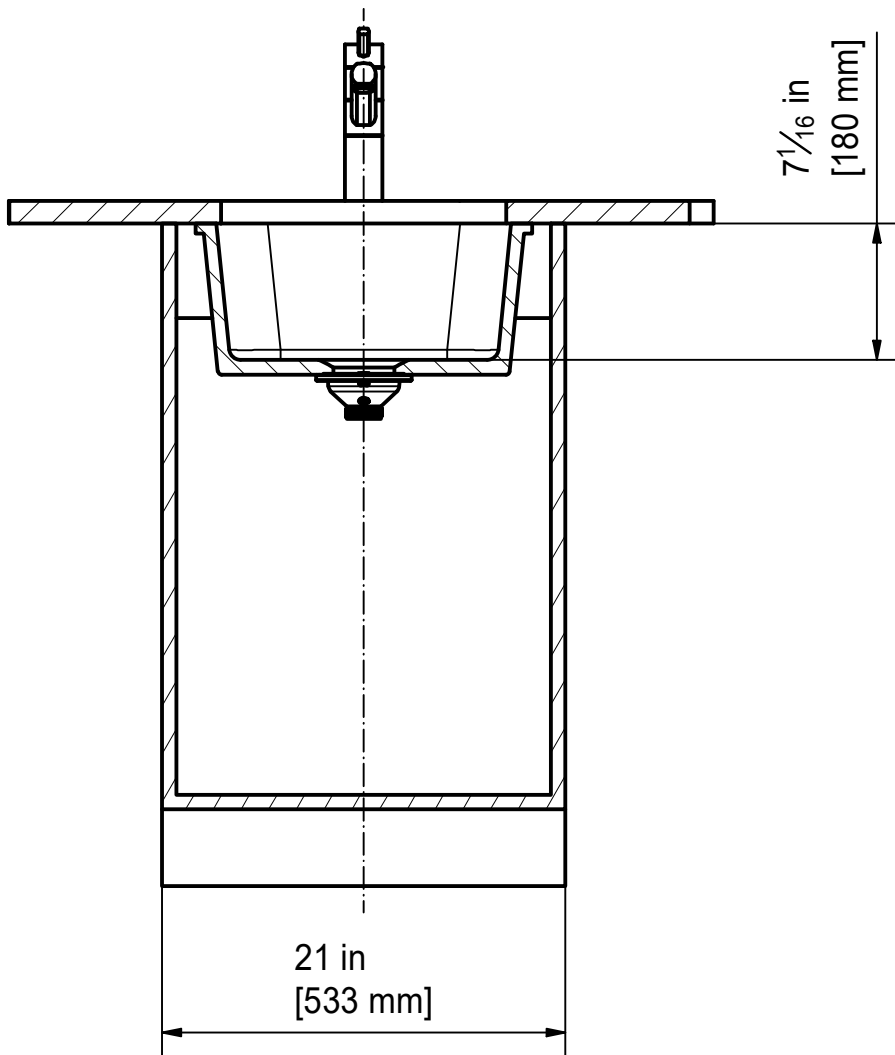

DF

Drawing No.	20251165_01	Revision	-
Drawn Date	12.04.2023		
These drawings and specifications are the property of Franke Technology and Trademark Ltd. and shall not be reproduced, copied or transferred to any third party without the prior written permission of Franke Technology and Trademark Ltd., Hergiswil, Switzerland			

Franke Küchentechnik AG
CH-4663 Aarburg
Phone: +41 62 787 31 31
Internet: www.franke.com

CCK 110-15WH

Sheet	Sheets
1	6