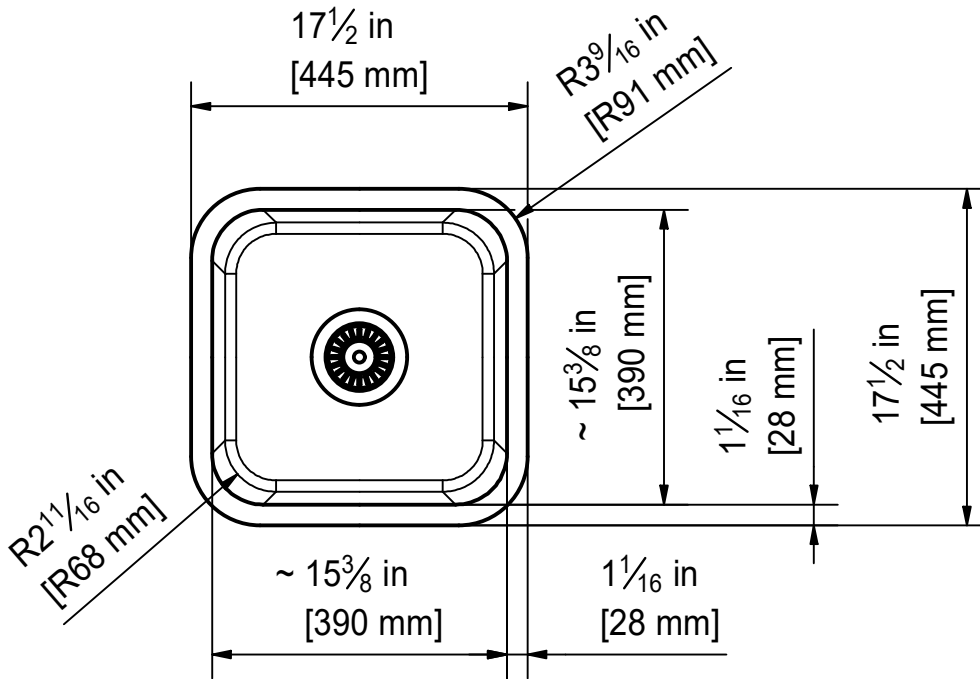

## CCK 110-15WH

Sheet	Sheets
4	6

DT

The dimensions of the sink may vary due to the fireclay manufacturing process. Therefore don't use these dimensions as templates for the cut-out. Look at the instructions in the Installation Manual instead.