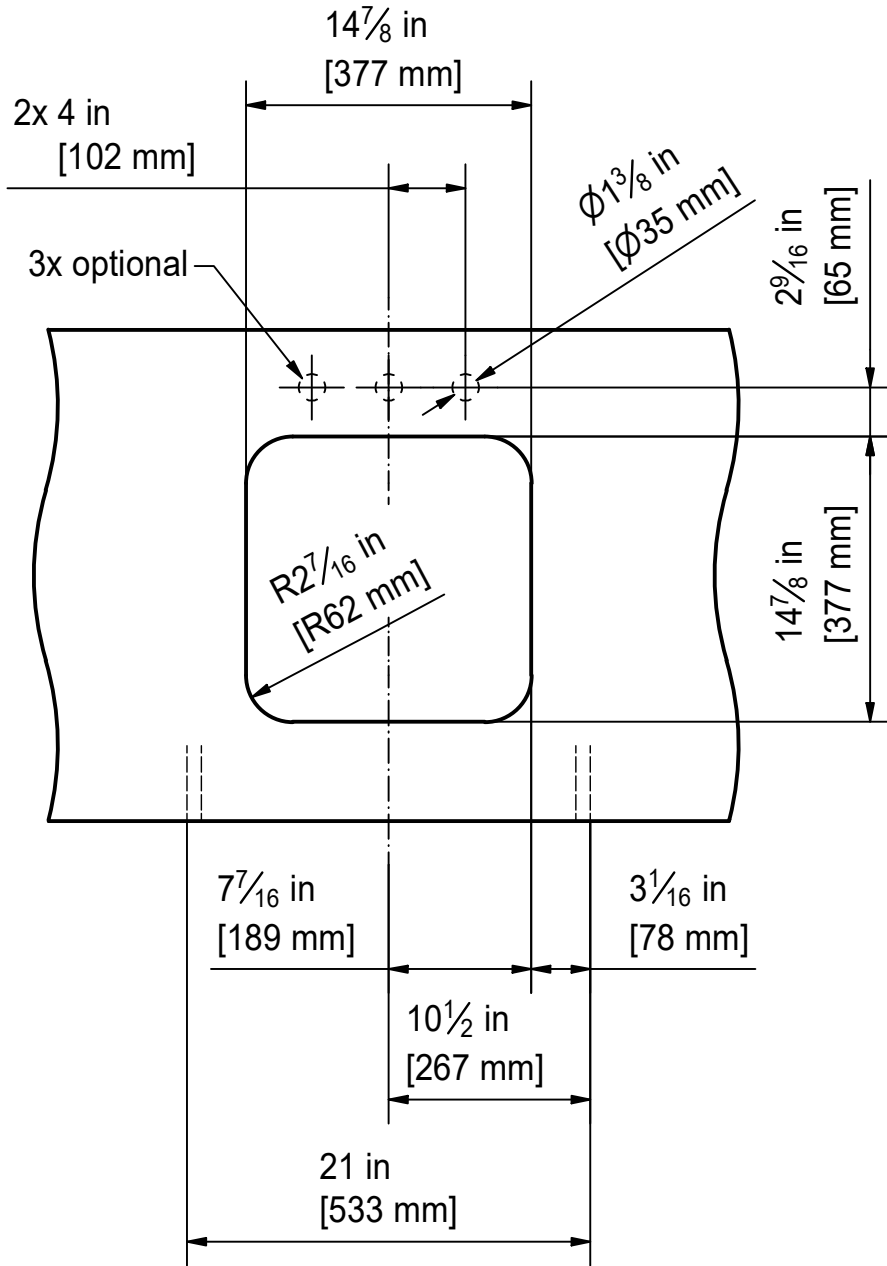

Franke K uchentechnik AG  
CH-4663 Aarburg  
Phone: +41 62 787 31 31  
Internet: www.franke.com

CCK 110-15WH

Sheet	Sheets
2	6

CO

The dimensions of the sink may vary due to the fireclay manufacturing process. Therefore don't use these dimensions as templates for the cut-out. Look at the instructions in the Installation Manual instead.

## CCK 110-15WH

Sheet	Sheets
4	6

DT

The dimensions of the sink may vary due to the fireclay manufacturing process. Therefore don't use these dimensions as templates for the cut-out. Look at the instructions in the Installation Manual instead.