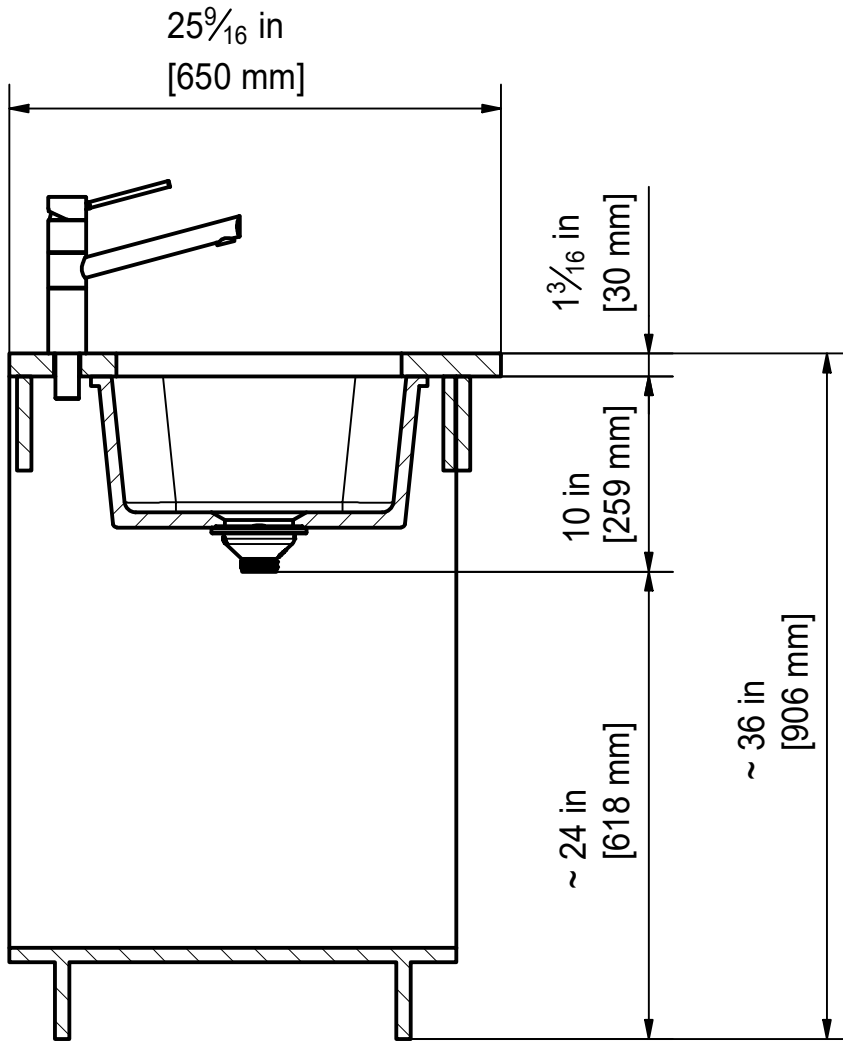

DS

Drawing No.	20251165_01	Revision	-
Drawn Date	12.04.2023		
These drawings and specifications are the property of Franke Technology and Trademark Ltd. and shall not be reproduced, copied or transferred to any third party without the prior written permission of Franke Technology and Trademark Ltd., Hergiswil, Switzerland			

Franke K uchentechnik AG
CH-4663 Aarburg
Phone: +41 62 787 31 31
Internet: www.franke.com

CCK 110-15WH

Sheet	Sheets
2	6