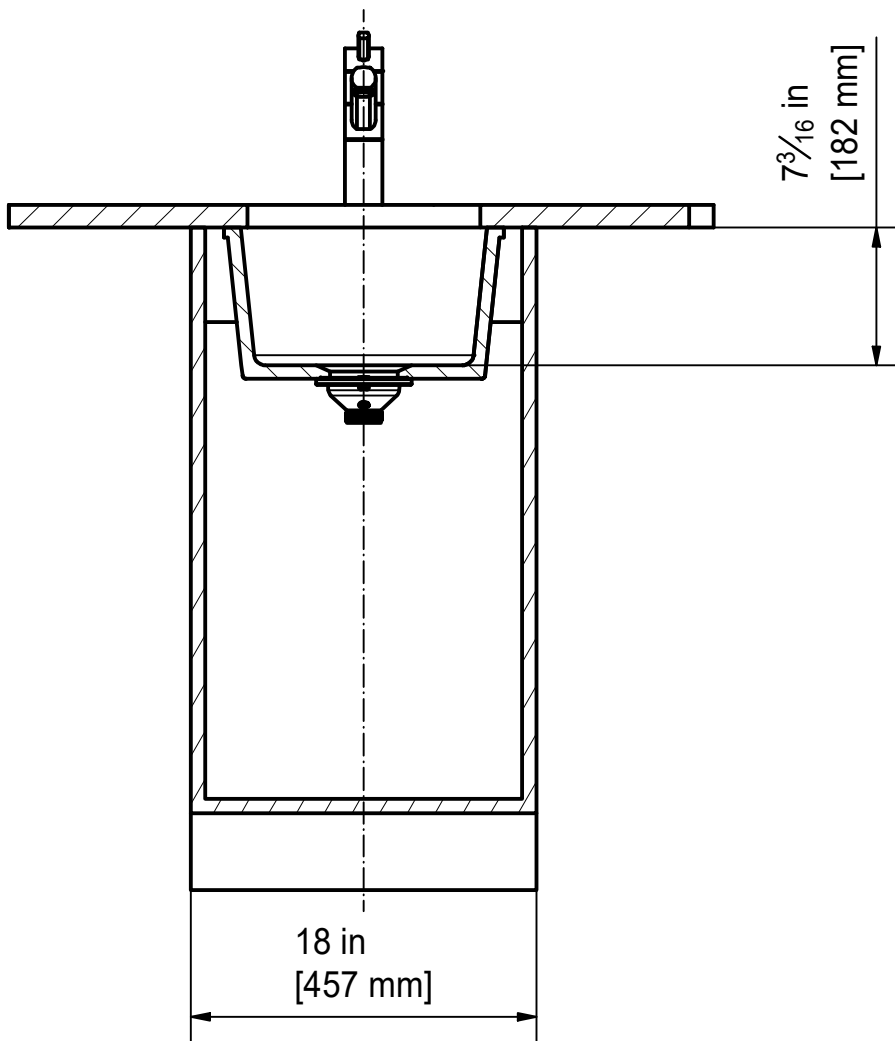

DF

Drawing No.	20250953_01	Revision	-
Drawn Date	04.04.2023		
These drawings and specifications are the property of Franke Technology and Trademark Ltd. and shall not be reproduced, copied or transferred to any third party without the prior written permission of Franke Technology and Trademark Ltd., Hergiswil, Switzerland			

Franke Küchentechnik AG
CH-4663 Aarburg
Phone: +41 62 787 31 31
Internet: www.franke.com

CCK 110-13WH

Sheet	Sheets
1	6