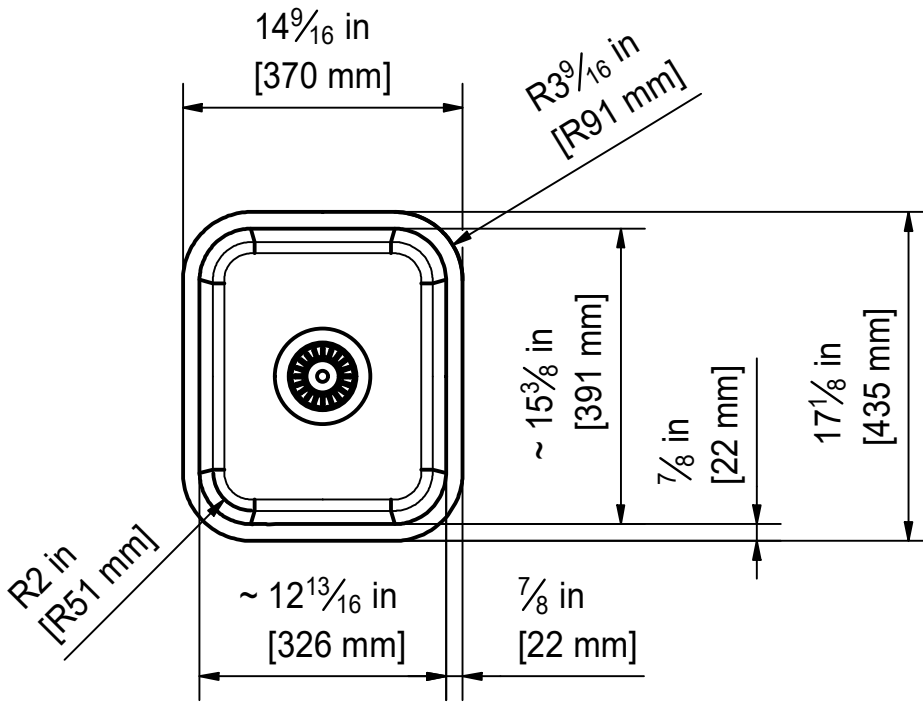

Franke Küchentechnik AG  
CH-4663 Aarburg  
Phone: +41 62 787 31 31  
Internet: www.franke.com

**CCK 110-13WH**

Sheet	Sheets
4	6

DT

The dimensions of the sink may vary due to the fireclay manufacturing process. Therefore don't use these dimensions as templates for the cut-out. Look at the instructions in the Installation Manual instead.