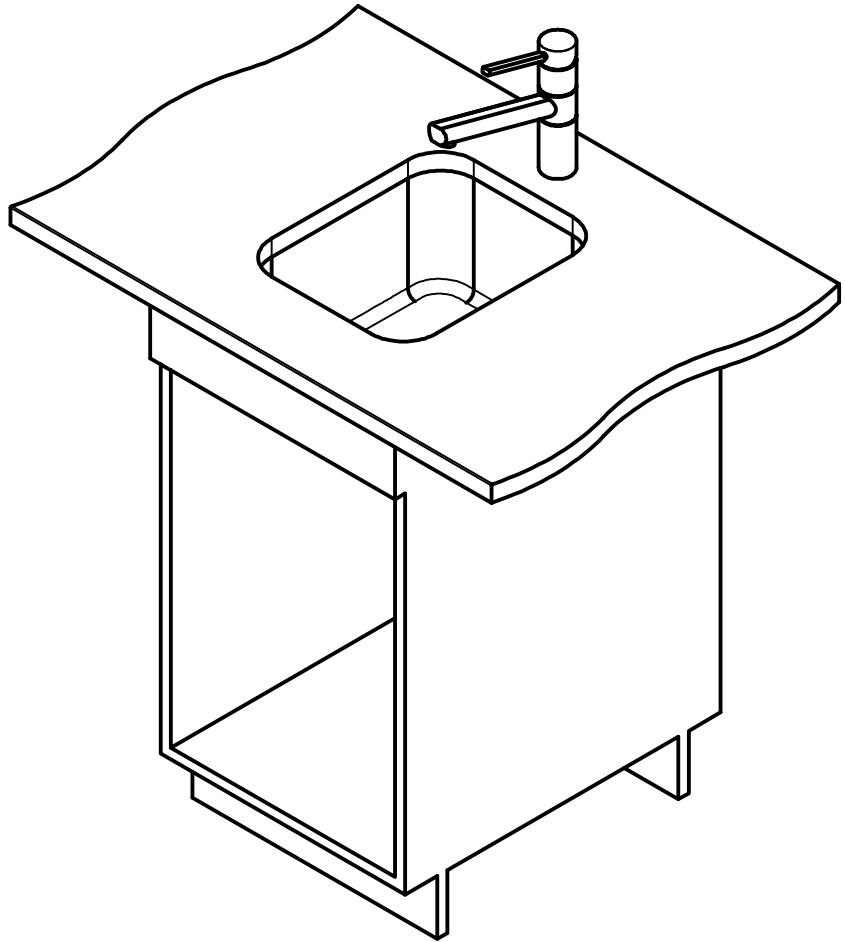

ISO

Drawing No.	20250953_01	Revision	-
Drawn Date	04.04.2023		
These drawings and specifications are the property of Franke Technology and Trademark Ltd. and shall not be reproduced, copied or transferred to any third party without the prior written permission of Franke Technology and Trademark Ltd., Hergiswil, Switzerland			

Franke Küchentechnik AG
CH-4663 Aarburg
Phone: +41 62 787 31 31
Internet: www.franke.com

CCK 110-13WH

Sheet	Sheets
6	6