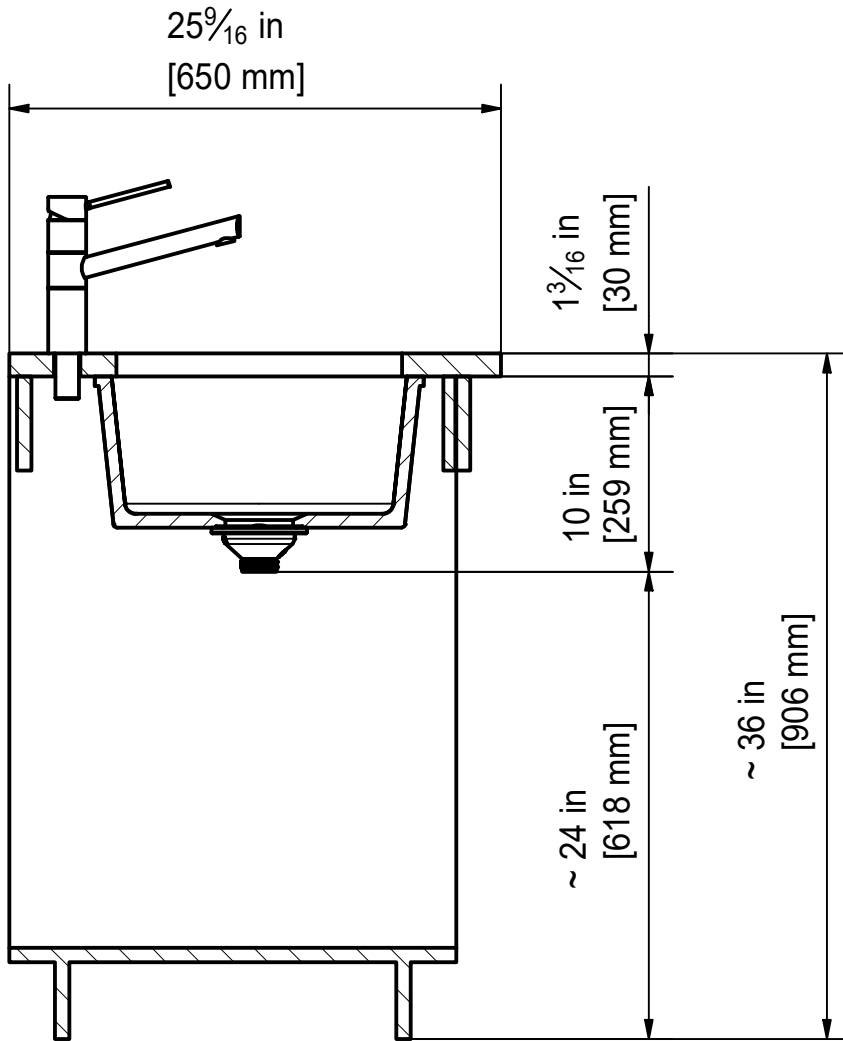

DS

Drawing No.	20250953_01	Revision	-
Drawn Date	04.04.2023		
These drawings and specifications are the property of Franke Technology and Trademark Ltd. and shall not be reproduced, copied or transferred to any third party without the prior written permission of Franke Technology and Trademark Ltd., Hergiswil, Switzerland			

Franke Küchentechnik AG
CH-4663 Aarburg
Phone: +41 62 787 31 31
Internet: www.franke.com

CCK 110-13WH

Sheet	Sheets
2	6