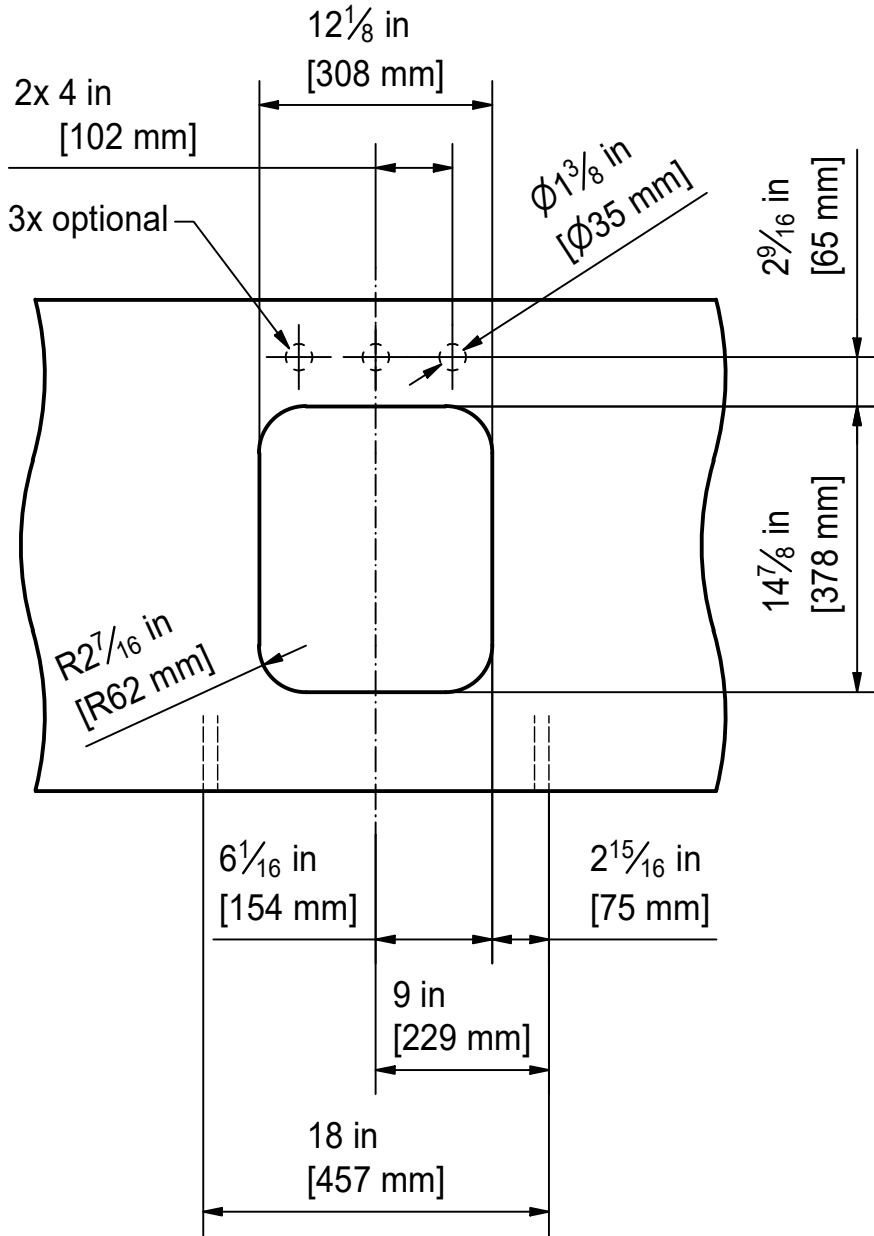

Franke Küchentechnik AG  
CH-4663 Aarburg  
Phone: +41 62 787 31 31  
Internet: www.franke.com

CCK 110-13WH

Sheet	Sheets
2	6

CO

The dimensions of the sink may vary due to the fireclay manufacturing process. Therefore don't use these dimensions as templates for the cut-out. Look at the instructions in the Installation Manual instead.