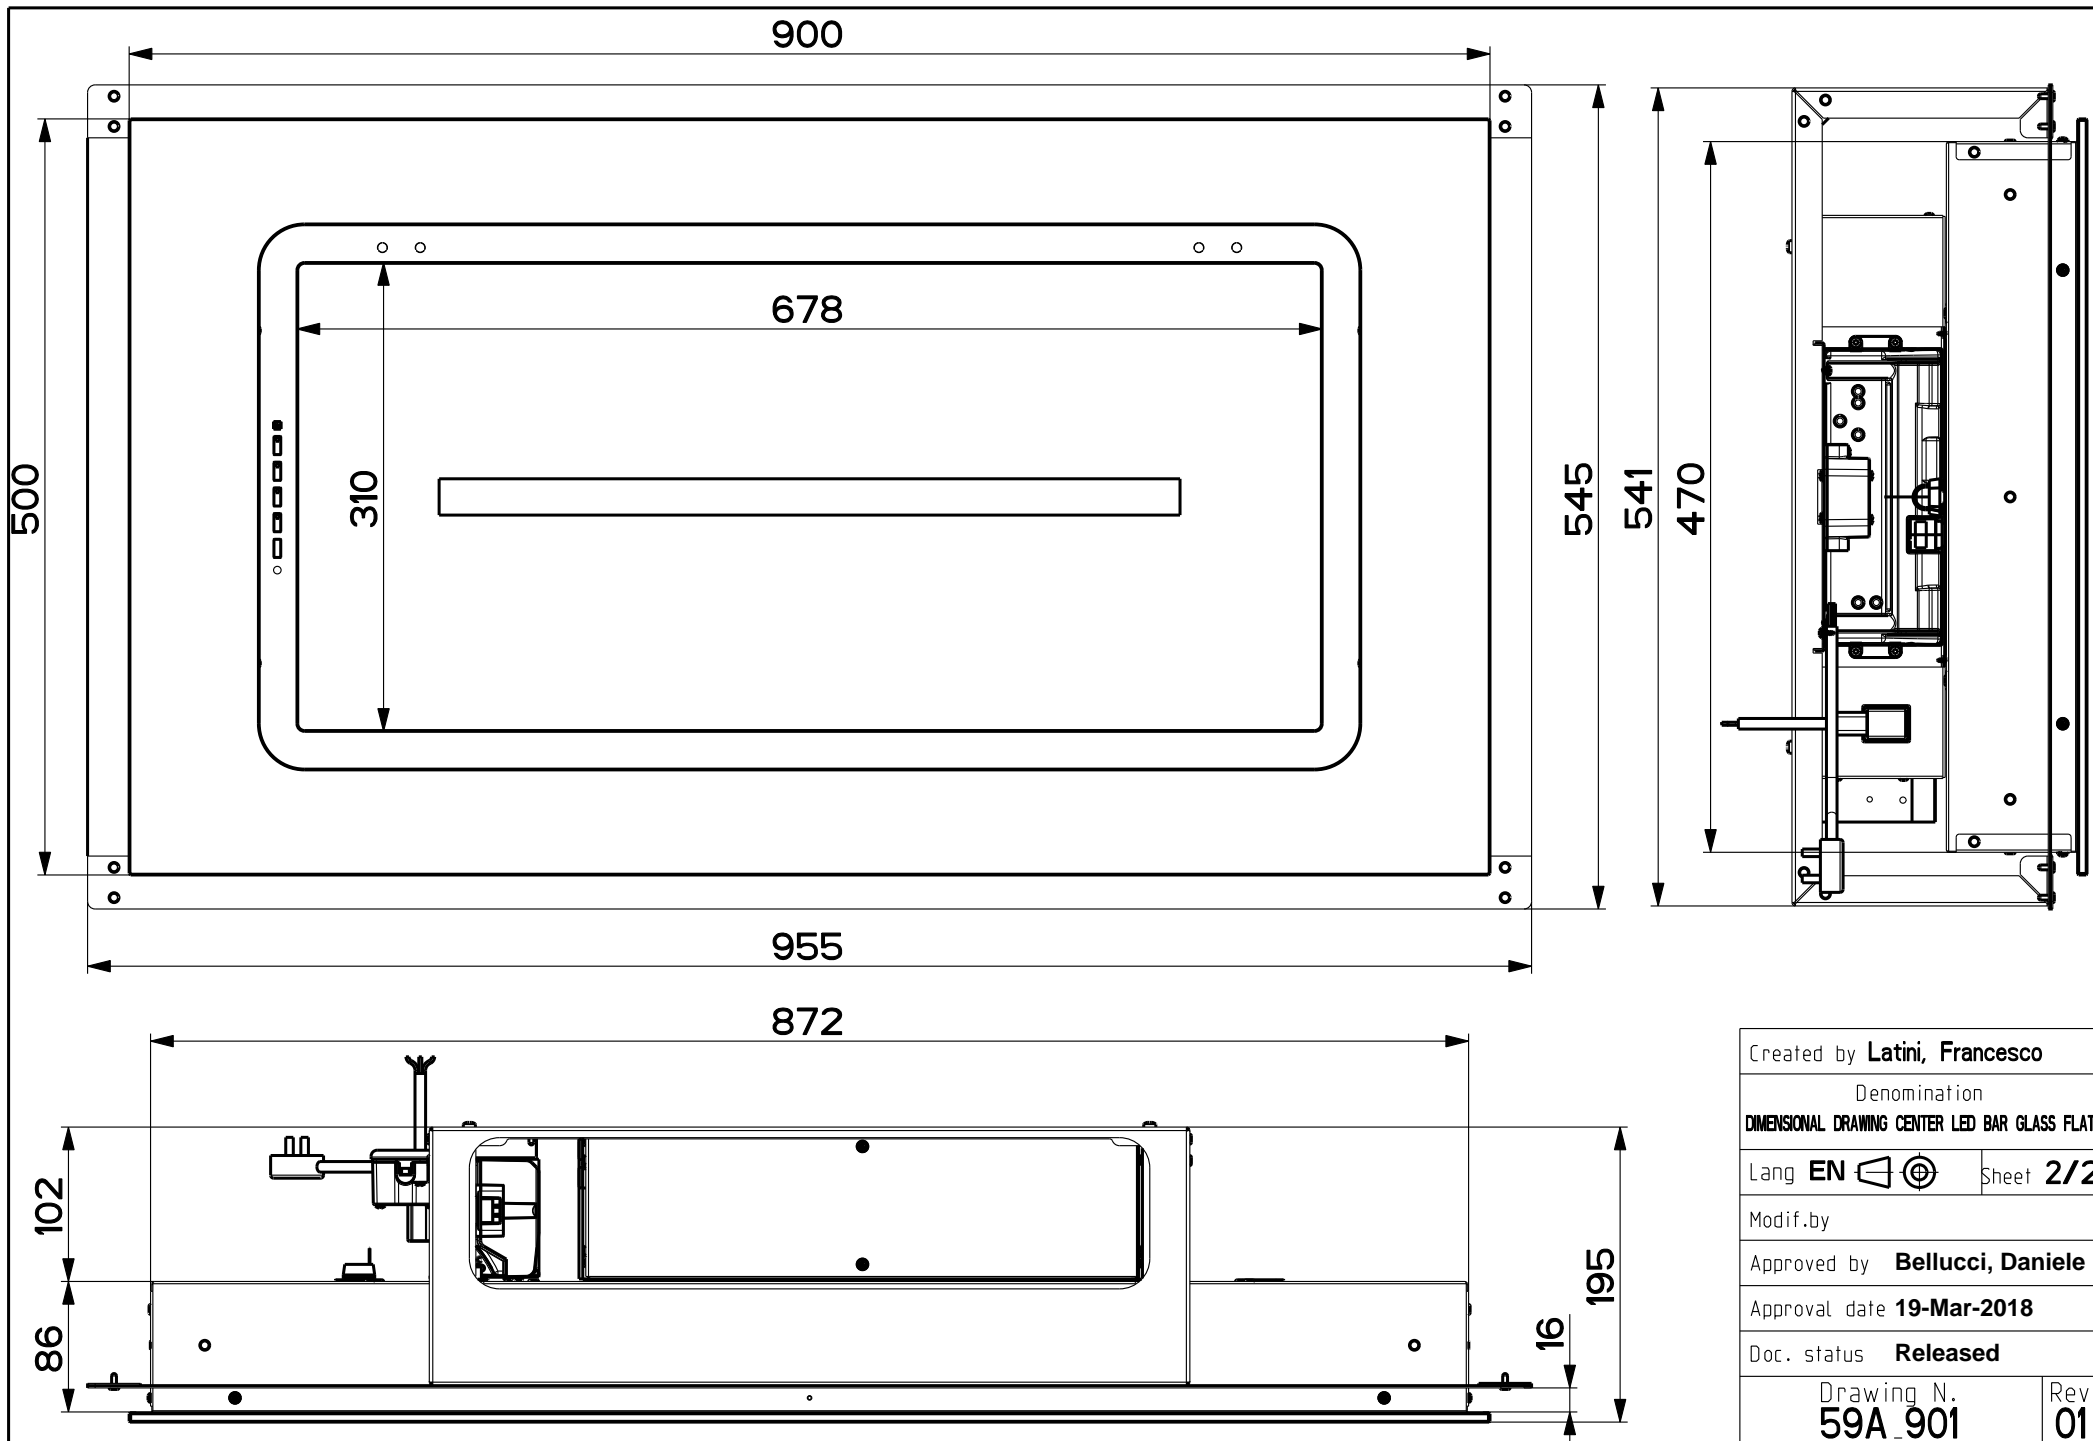

Created by Latini, Francesco	
Denomination DIMENSIONAL DRAWING CENTER LED BAR GLASS FLAT	
Lang EN 	Sheet 1/2
Modif.by	
Approved by Bellucci, Daniele	
Approval date 19-Mar-2018	
Doc. status Released	
Drawing N. 59A_901	Rev 01

Created by Latini, Francesco	
Denomination DIMENSIONAL DRAWING CENTER LED BAR GLASS FLAT	
Lang EN	Sheet 2/2
Modif.by	
Approved by Bellucci, Daniele	
Approval date 19-Mar-2018	
Doc. status Released	
Drawing N. 59A_901	Rev 01