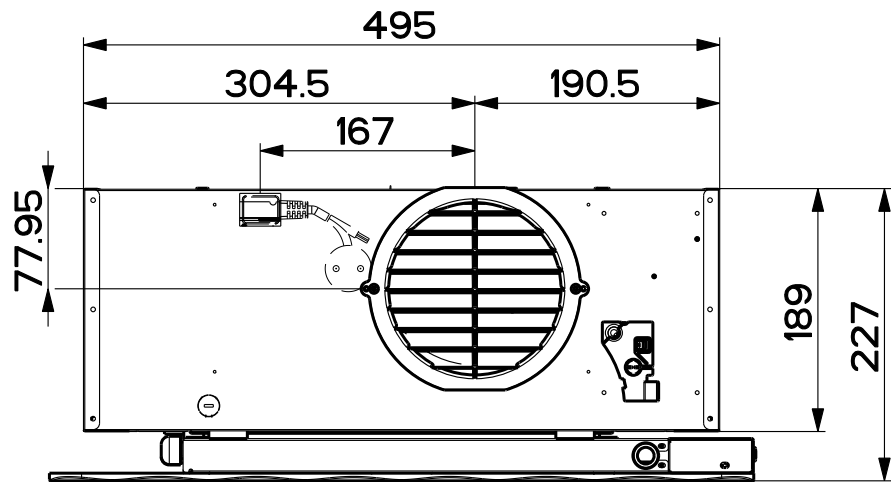

Created by Perelli, Francesco	
Denomination DIMENSIONAL DRW PU PANEL 60	
Lang EN	Sheet 1/2
Modif.by	
Approved by Romani, Fabio	
Approval date 19-Mar-2018	
Doc. status Released	
Drawing N. 330040_762	Rev 01

Created by **Perelli, Francesco**

Denomination
DIMENSIONAL DRW PU PANEL 60

Lang **EN**  Sheet **2/2**

Modif.by

Approved by **Romani, Fabio**

Approval date **19-Mar-2018**

Doc. status **Released**

Drawing N.
330040_762 Rev
01