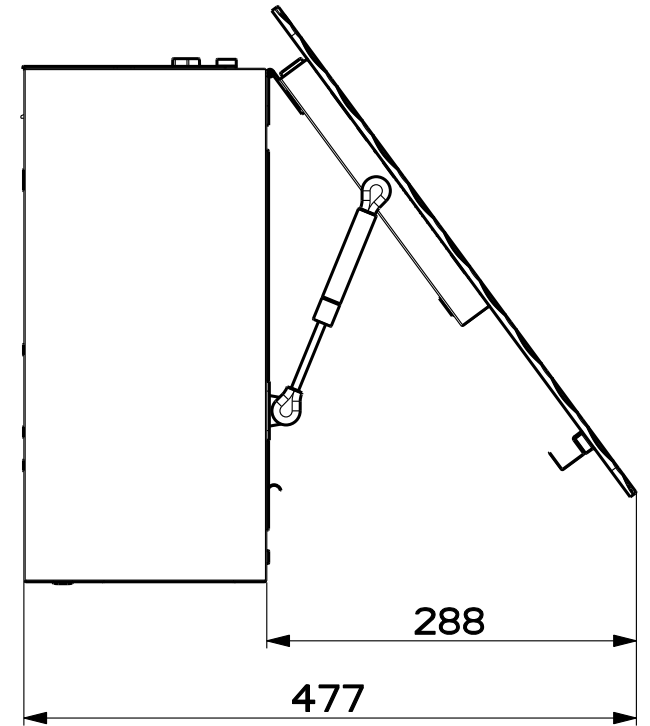

Created by Perelli, Francesco	
Denomination DIMENSIONAL DRW PU PANEL 60	
Lang EN	Sheet 1/2
Modif.by	
Approved by Romani, Fabio	
Approval date 19-Mar-2018	
Doc. status Released	
Drawing N. 330040_762	Rev 01

Created by **Perelli, Francesco**

Denomination
DIMENSIONAL DRW PU PANEL 60

Lang **EN**  Sheet **2/2**

Modif.by

Approved by **Romani, Fabio**

Approval date **19-Mar-2018**

Doc. status **Released**

Drawing N.
330040_762 Rev
01