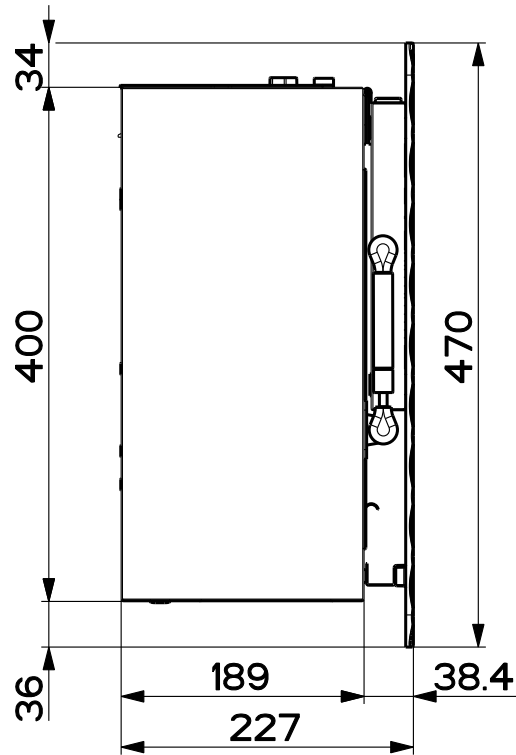

Created by Perelli, Francesco	
Denomination DIMENSIONAL DRW PU PANEL 60	
Lang EN	Sheet 1/2
Modif.by	
Approved by Romani, Fabio	
Approval date 19-Mar-2018	
Doc. status Released	
Drawing N. 330040_762	Rev 01

Created by **Perelli, Francesco**

Denomination
DIMENSIONAL DRW PU PANEL 60

Lang **EN**  Sheet **2/2**

Modif.by

Approved by **Romani, Fabio**

Approval date **19-Mar-2018**

Doc. status **Released**

Drawing N.
330040_762 Rev
01