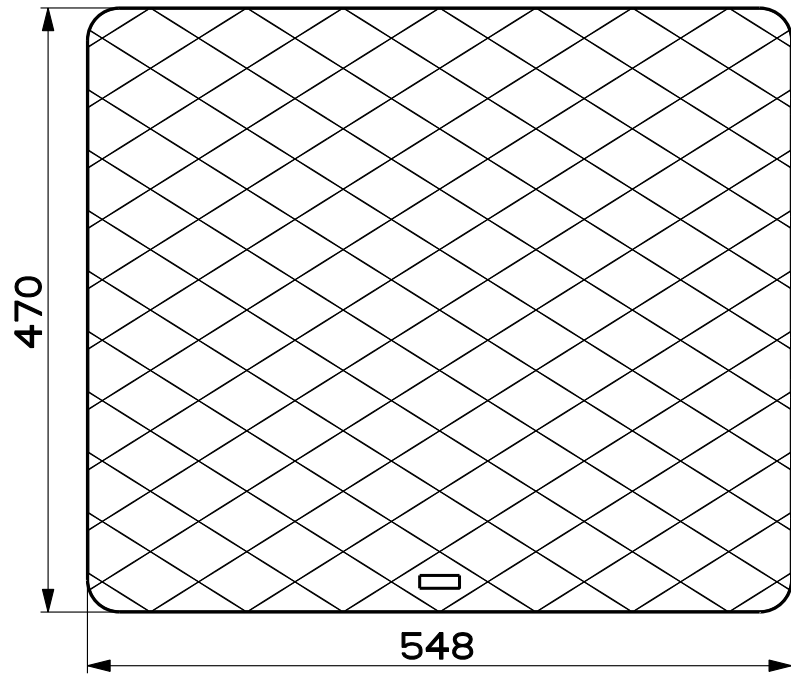

Created by Perelli, Francesco	
Denomination DIMENSIONAL DRW PU PANEL 60	
Lang EN	Sheet 1/2
Modif.by	
Approved by Romani, Fabio	
Approval date 19-Mar-2018	
Doc. status Released	
Drawing N. 330040_762	Rev 01

Created by **Perelli, Francesco**

Denomination
DIMENSIONAL DRW PU PANEL 60

Lang **EN**  Sheet **2/2**

Modif.by

Approved by **Romani, Fabio**

Approval date **19-Mar-2018**

Doc. status **Released**

Drawing N.
330040_762 Rev
01