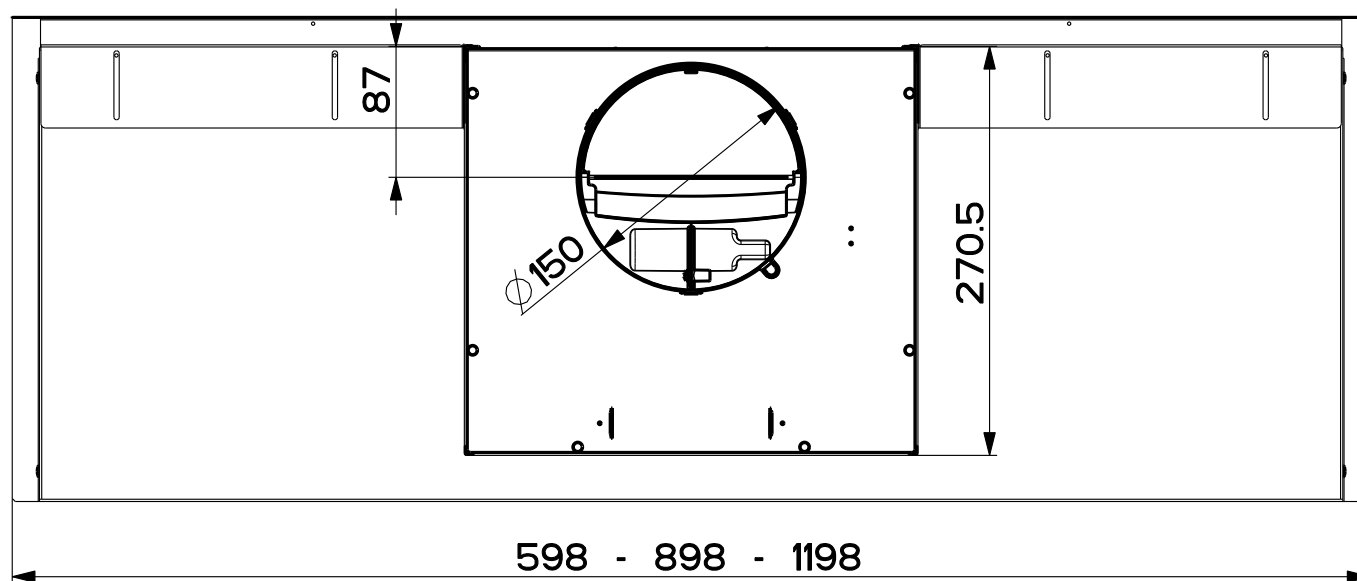

Created by <b>Latini, Francesco</b>	
Denomination <b>DIMENSIONAL DRAWING ROT. D32 FB</b>	
Lang <b>EN</b>	Sheet <b>1/2</b>
Modif.by	
Approved by <b>Bellucci, Daniele</b>	
Approval date <b>26-Sep-2018</b>	
Doc. status <b>Released</b>	
Drawing N. <b>04B_804</b>	Rev <b>01</b>

Created by <b>Latini, Francesco</b>	
Denomination <b>DIMENSIONAL DRAWING ROT. D32 FB</b>	
Lang <b>EN</b>	Sheet <b>2/2</b>
Modif.by	
Approved by <b>Bellucci, Daniele</b>	
Approval date <b>26-Sep-2018</b>	
Doc. status <b>Released</b>	
Drawing N. <b>04B_804</b>	Rev <b>01</b>