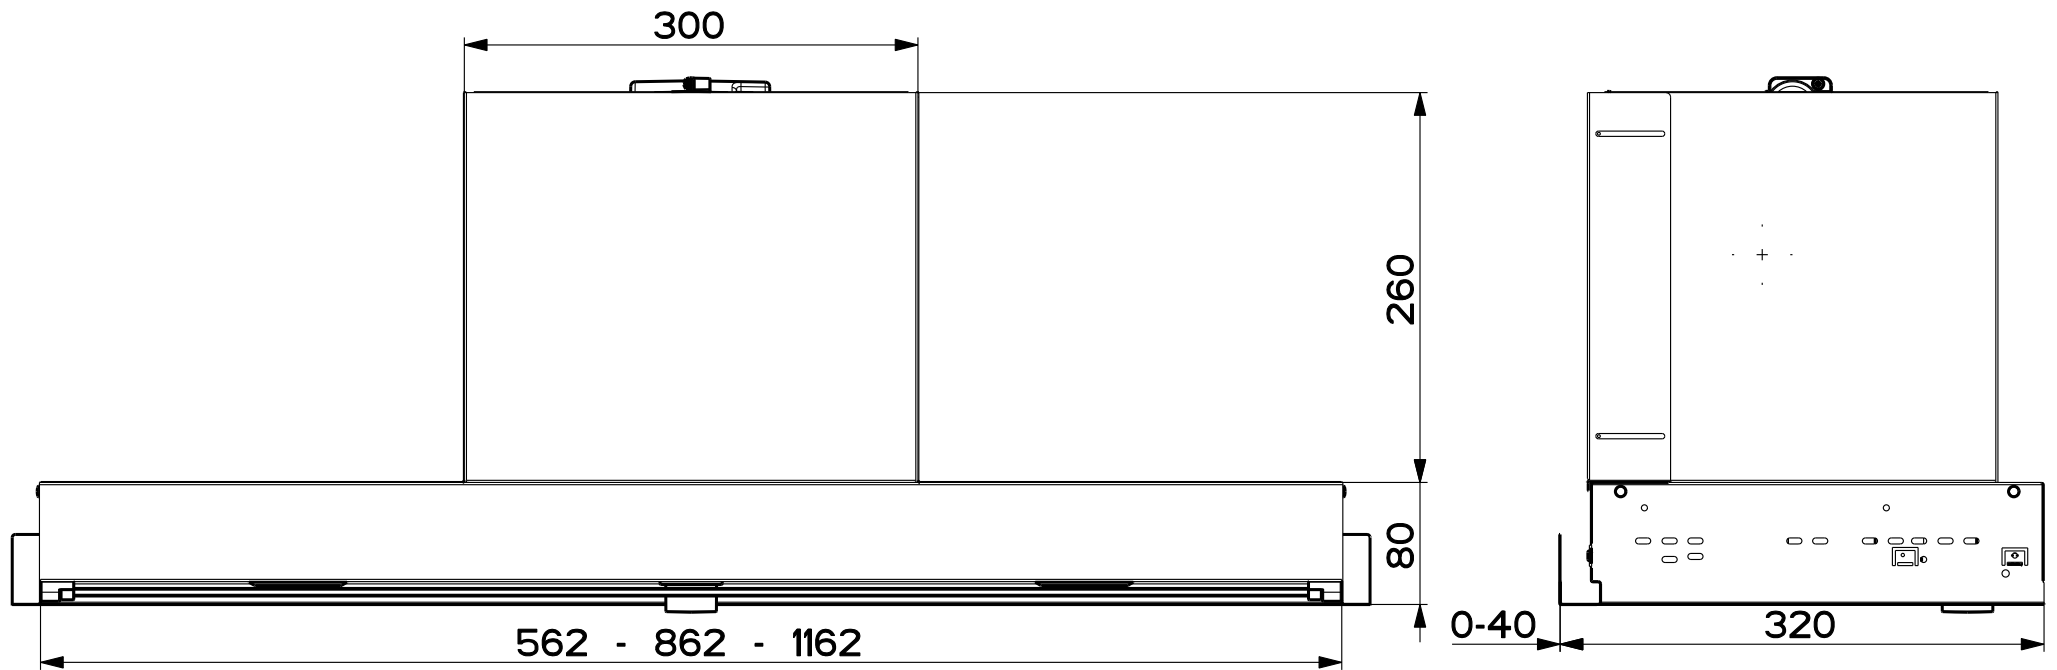

Created by <b>Latini, Francesco</b>	
Denomination <b>DIMENSIONAL DRAWING ROT. D32 FB</b>	
Lang <b>EN</b>	Sheet <b>1/2</b>
Modif.by	
Approved by <b>Bellucci, Daniele</b>	
Approval date <b>26-Sep-2018</b>	
Doc. status <b>Released</b>	
Drawing N. <b>04B_804</b>	Rev <b>01</b>

Created by <b>Latini, Francesco</b>	
Denomination <b>DIMENSIONAL DRAWING ROT. D32 FB</b>	
Lang <b>EN</b>	Sheet <b>2/2</b>
Modif.by	
Approved by <b>Bellucci, Daniele</b>	
Approval date <b>26-Sep-2018</b>	
Doc. status <b>Released</b>	
Drawing N. <b>04B_804</b>	Rev <b>01</b>