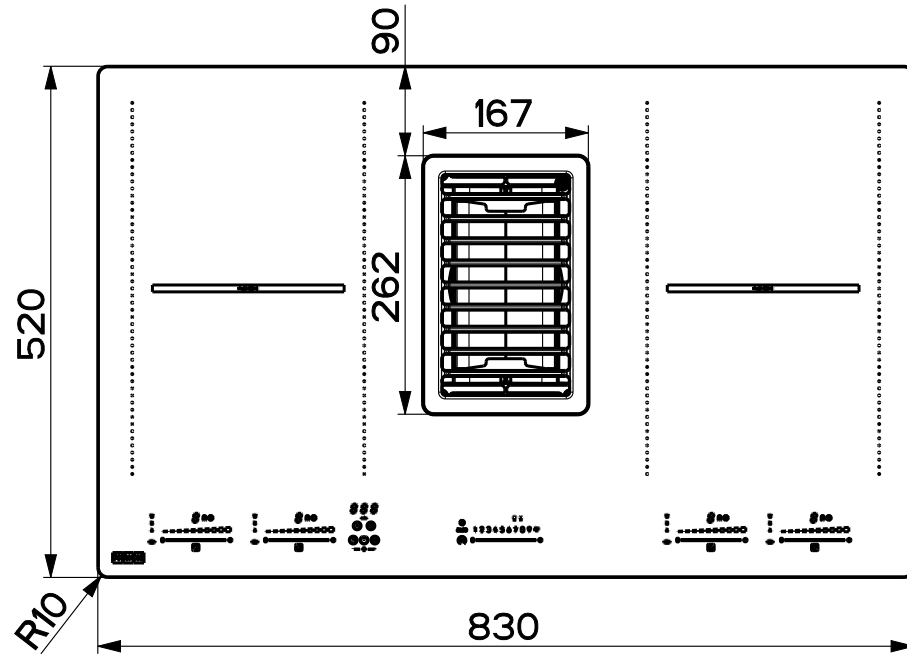

Created by Bellucci, Daniele	
Denomination DIMENSIONAL DRAWING G5 FRANKE	
Lang EN 	Sheet 1/2
Modif.by	
Approved by Bellucci, Daniele	
Approval date 13-Feb-2020	
Doc. status Released	
Drawing N. 340006_888	Rev 01

Created by Bellucci, Daniele	
Denomination	
DIMENSIONAL DRAWING G5 FRANKE	
Lang EN	Sheet 2/2
Modif.by	
Approved by Bellucci, Daniele	
Approval date 13-Feb-2020	
Doc. status Released	
Drawing N. 340006_888	Rev 01