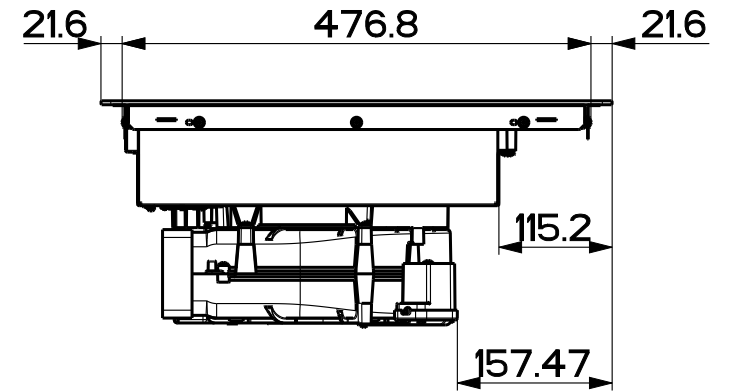

Created by Bellucci, Daniele	
Denomination DIMENSIONAL DRAWING G5 FRANKE	
Lang EN 	Sheet 1/2
Modif.by	
Approved by Bellucci, Daniele	
Approval date 13-Feb-2020	
Doc. status Released	
Drawing N. 340006_888	Rev 01

Created by Bellucci, Daniele	
Denomination	
DIMENSIONAL DRAWING G5 FRANKE	
Lang EN	Sheet 2/2
Modif.by	
Approved by Bellucci, Daniele	
Approval date 13-Feb-2020	
Doc. status Released	
Drawing N. 340006_888	Rev 01