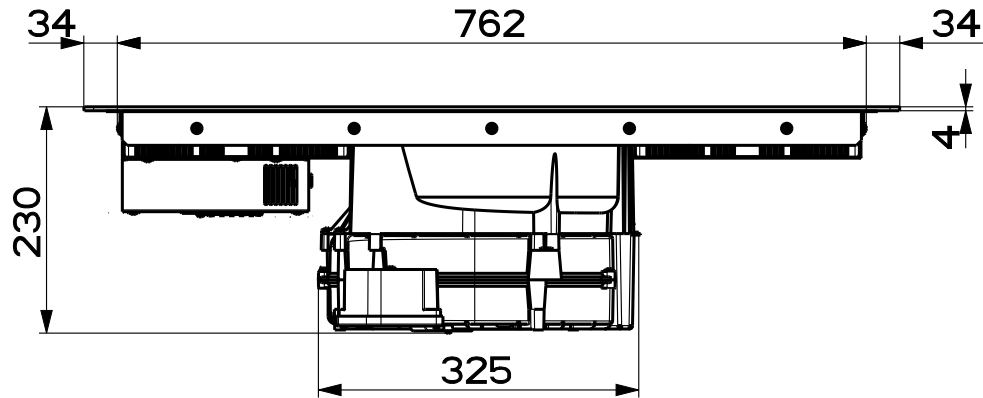

Created by Bellucci, Daniele	
Denomination DIMENSIONAL DRAWING G5 FRANKE	
Lang EN 	Sheet 1/2
Modif.by	
Approved by Bellucci, Daniele	
Approval date 13-Feb-2020	
Doc. status Released	
Drawing N. 340006_888	Rev 01

Created by Bellucci, Daniele	
Denomination	
DIMENSIONAL DRAWING G5 FRANKE	
Lang EN	Sheet 2/2
Modif.by	
Approved by Bellucci, Daniele	
Approval date 13-Feb-2020	
Doc. status Released	
Drawing N. 340006_888	Rev 01