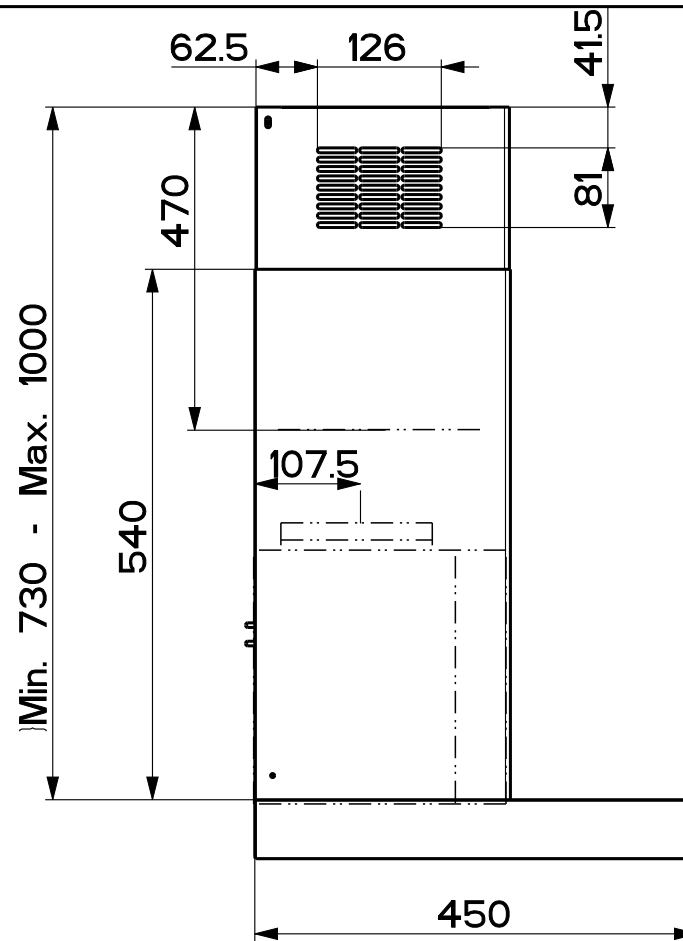

Created by Solutions	
Denomination DIM. DRW KS S2000	
Lang EN	Sheet 1/2
Modif. by Galassi, Raffaele	
Approved by Romani, Fabio	
Approval date 07-May-2021	
Doc. status Released	
Drawing N. 325114_826	Rev 01

Created by Solutions	
Denomination DIM. DRW KS S2000	
Lang EN 	Sheet 2/2
Modif.by Galassi, Raffaele	
Approved by Romani, Fabio	
Approval date 07-May-2021	
Doc. status Released	
Drawing N. 325114_826	Rev 01