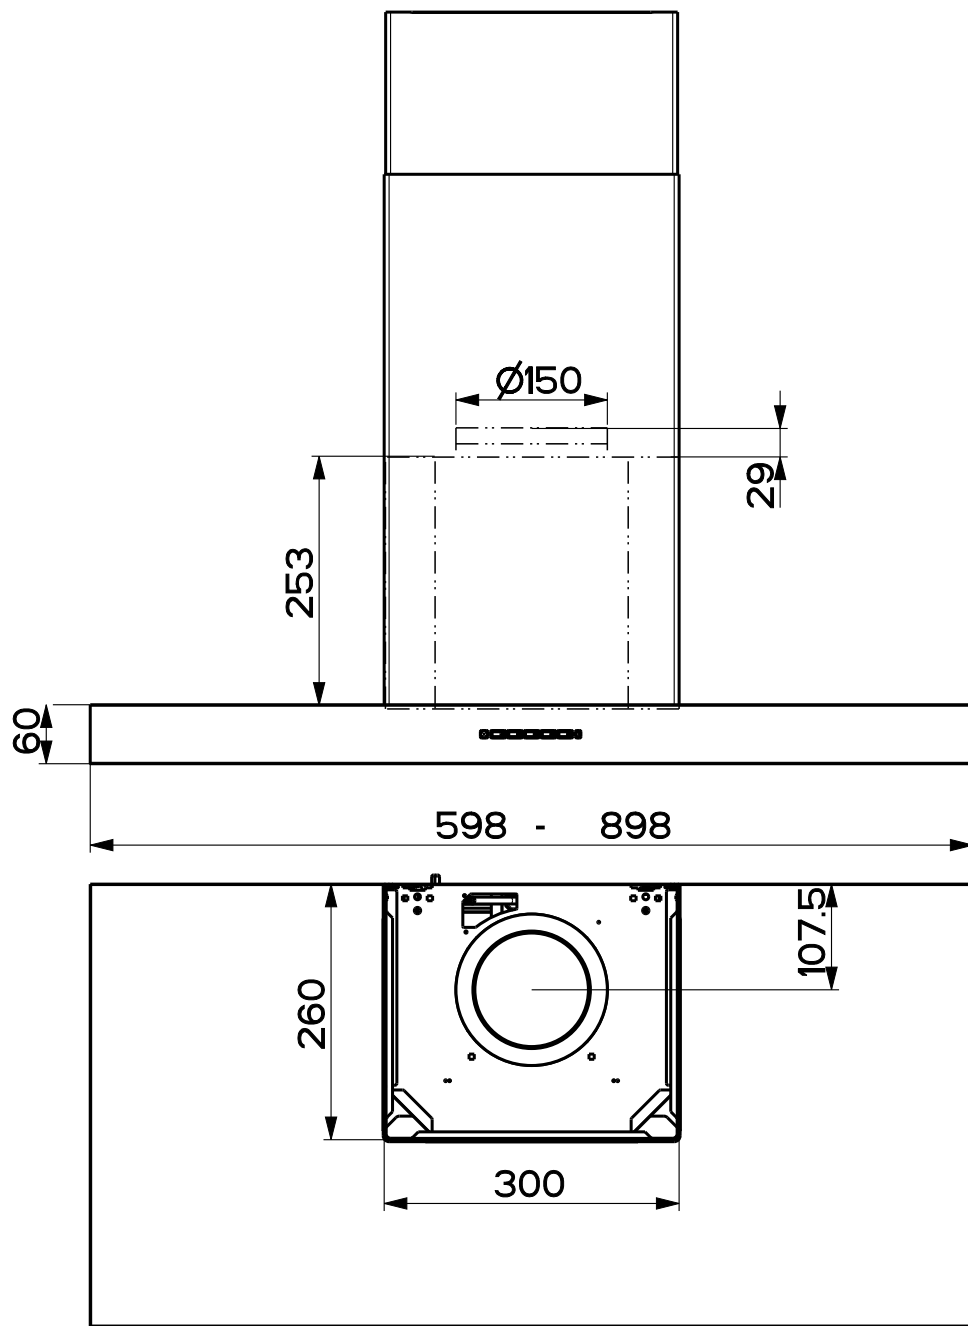

Created by Solutions	
Denomination DIM. DRW KS S2000	
Lang EN	Sheet 1/2
Modif. by Galassi, Raffaele	
Approved by Romani, Fabio	
Approval date 07-May-2021	
Doc. status Released	
Drawing N. 325114_826	Rev 01

Created by Solutions	
Denomination DIM. DRW KS S2000	
Lang EN 	Sheet 2/2
Modif.by Galassi, Raffaele	
Approved by Romani, Fabio	
Approval date 07-May-2021	
Doc. status Released	
Drawing N. 325114_826	Rev 01