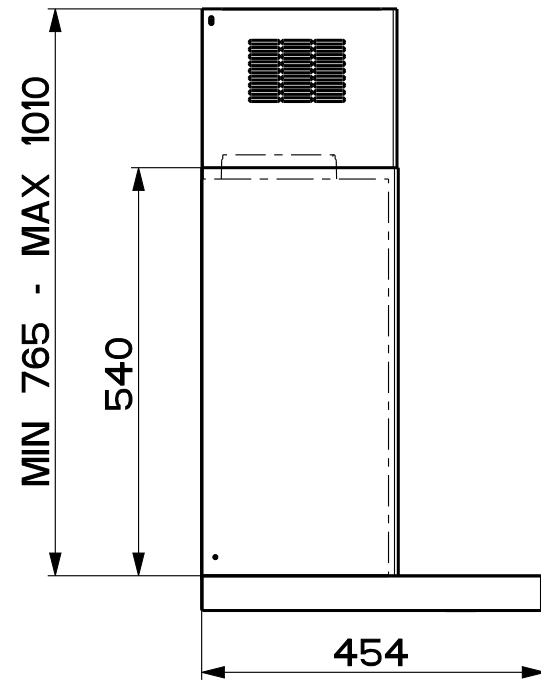

Created by <b>Solutions</b>	
Denomination <b>DIM. DRAW BELLA SIL.</b>	
Lang <b>EN</b> 	Sheet <b>1/2</b>
Modif.by <b>Solutions</b>	
Approved by <b>Romani, Fabio</b>	
Approval date <b>13-Dec-2021</b>	
Doc. status <b>Released</b>	
Drawing N. <b>325124_734</b>	Rev <b>02</b>

Created by <b>Solutions</b>	
Denomination <b>DIM. DRAW BELLA SIL.</b>	
Lang <b>EN</b> 	Sheet <b>2/2</b>
Modif.by <b>Solutions</b>	
Approved by <b>Romani, Fabio</b>	
Approval date <b>13-Dec-2021</b>	
Doc. status <b>Released</b>	
Drawing N. <b>325124_734</b>	Rev <b>02</b>