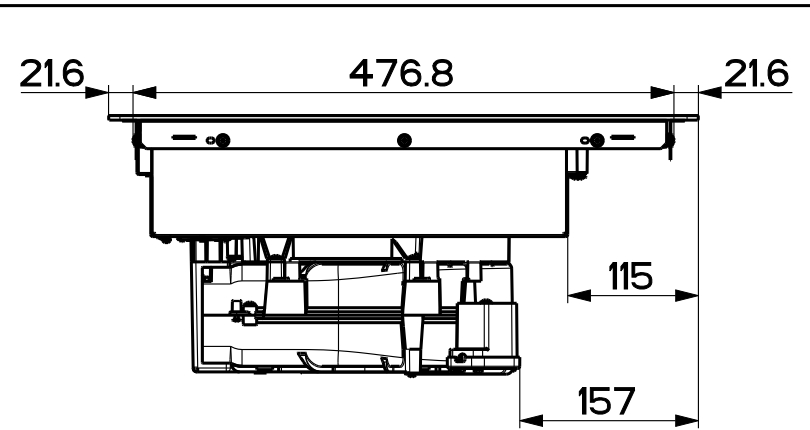

Created by <b>Bellucci, Daniele</b>	
Denomination <b>DIM. DRAWING FK MYTHOS NEW: KIT FILTR.</b>	
Lang <b>EN</b>  	Sheet <b>1/2</b>
Modif.by	
Approved by <b>Bellucci, Daniele</b>	
Approval date <b>04-Aug-2022</b>	
Doc. status <b>Released</b>	
Drawing N. <b>340006_965</b>	Rev <b>01</b>