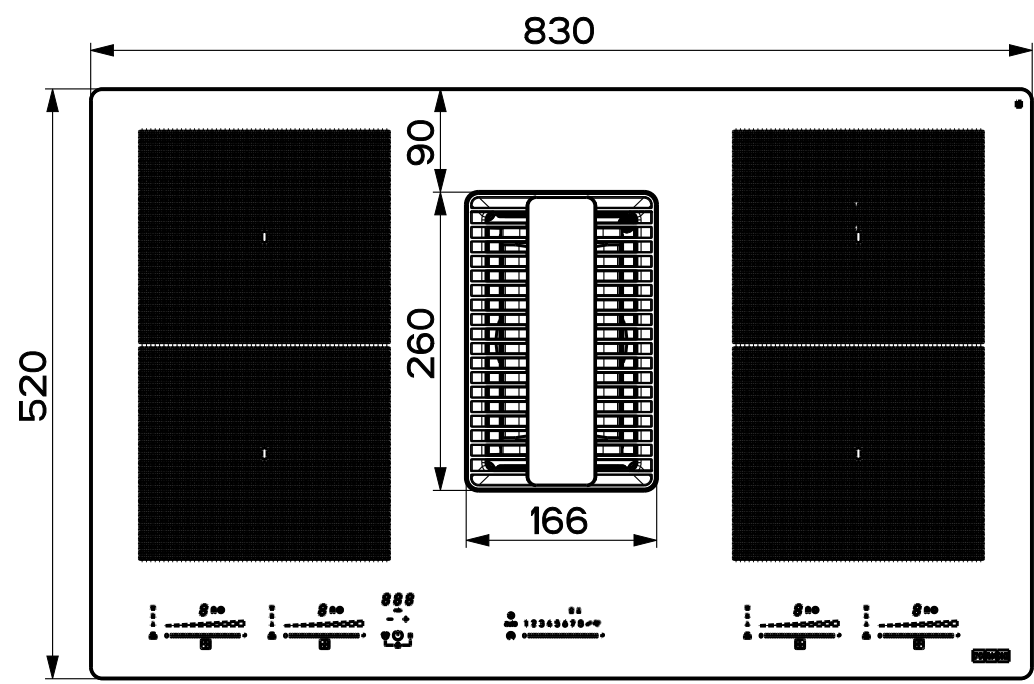

Created by <b>Bellucci, Daniele</b>	
Denomination <b>DIM. DRAWING FK MYTHOS NEW: KIT FILTR.</b>	
Lang <b>EN</b>  	Sheet <b>1/2</b>
Modif.by	
Approved by <b>Bellucci, Daniele</b>	
Approval date <b>04-Aug-2022</b>	
Doc. status <b>Released</b>	
Drawing N. <b>340006_965</b>	Rev <b>01</b>