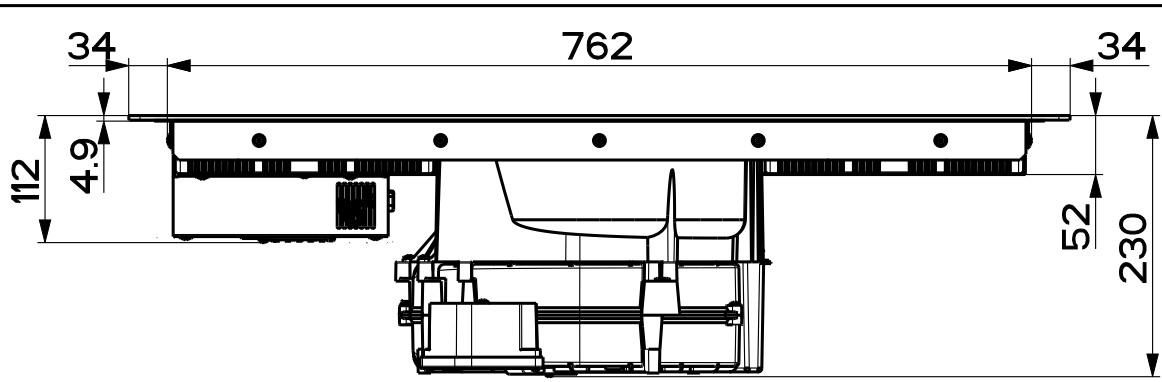

Created by <b>Bellucci, Daniele</b>	
Denomination <b>DIM. DRAWING FK MYTHOS NEW: KIT FILTR.</b>	
Lang <b>EN</b>  	Sheet <b>1/2</b>
Modif.by	
Approved by <b>Bellucci, Daniele</b>	
Approval date <b>04-Aug-2022</b>	
Doc. status <b>Released</b>	
Drawing N. <b>340006_965</b>	Rev <b>01</b>