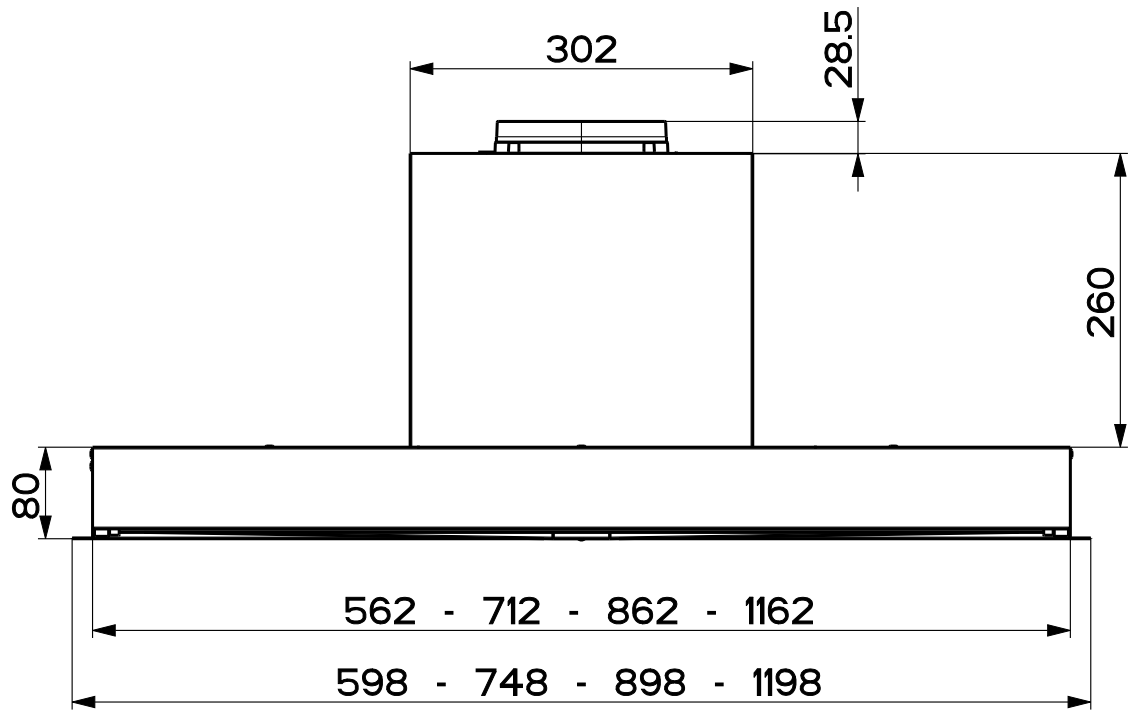

Created by Palazzi, Walter	
Denomination DIMENSIONAL DRW NO-DRIP P31 LUBE	
Lang EN 	Sheet 1/2
Modif.by -	
Approved by Palazzi, Walter	
Approval date 08-Feb-2023	
Doc. status Released	
Drawing N. 15B_960	Rev 03

Created by Palazzi, Walter	
Denomination DIMENSIONAL DRW NO-DRIP P31 LUBE	
Lang EN 	Sheet 2/2
Modif.by	
Approved by Palazzi, Walter	
Approval date 08-Feb-2023	
Doc. status Released	
Drawing N. 15B_960	Rev 03