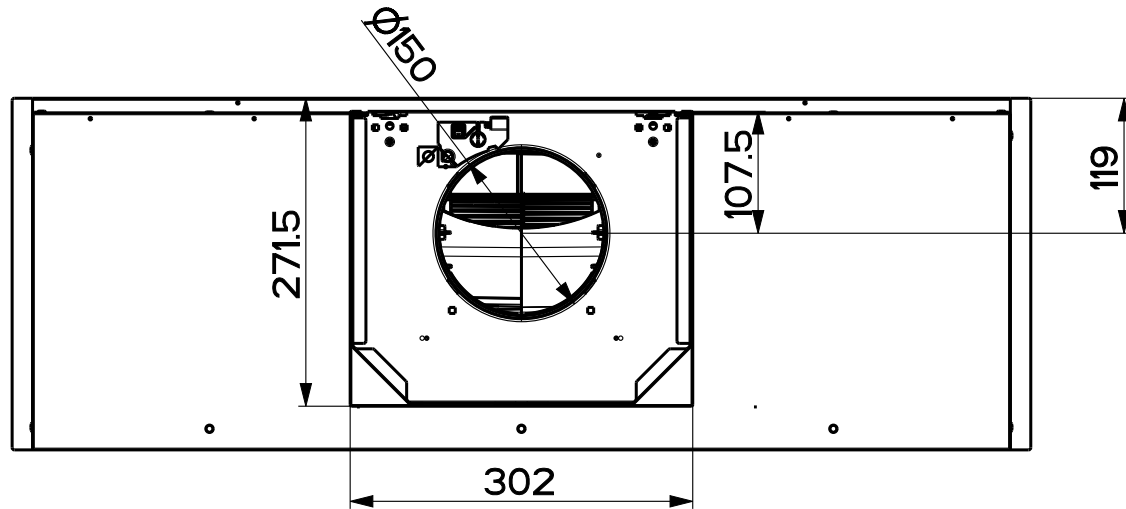

Created by Palazzi, Walter	
Denomination DIMENSIONAL DRW NO-DRIP P31 LUBE	
Lang EN 	Sheet 1/2
Modif.by -	
Approved by Palazzi, Walter	
Approval date 08-Feb-2023	
Doc. status Released	
Drawing N. 15B_960	Rev 03

Created by Palazzi, Walter	
Denomination DIMENSIONAL DRW NO-DRIP P31 LUBE	
Lang EN 	Sheet 2/2
Modif.by	
Approved by Palazzi, Walter	
Approval date 08-Feb-2023	
Doc. status Released	
Drawing N. 15B_960	Rev 03