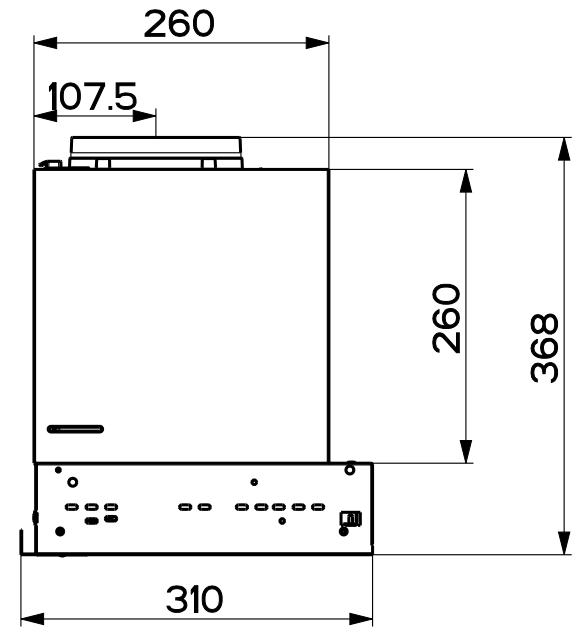

Created by Palazzi, Walter	
Denomination DIMENSIONAL DRW NO-DRIP P31 LUBE	
Lang EN 	Sheet 1/2
Modif.by -	
Approved by Palazzi, Walter	
Approval date 08-Feb-2023	
Doc. status Released	
Drawing N. 15B_960	Rev 03

Created by Palazzi, Walter	
Denomination DIMENSIONAL DRW NO-DRIP P31 LUBE	
Lang EN 	Sheet 2/2
Modif.by	
Approved by Palazzi, Walter	
Approval date 08-Feb-2023	
Doc. status Released	
Drawing N. 15B_960	Rev 03