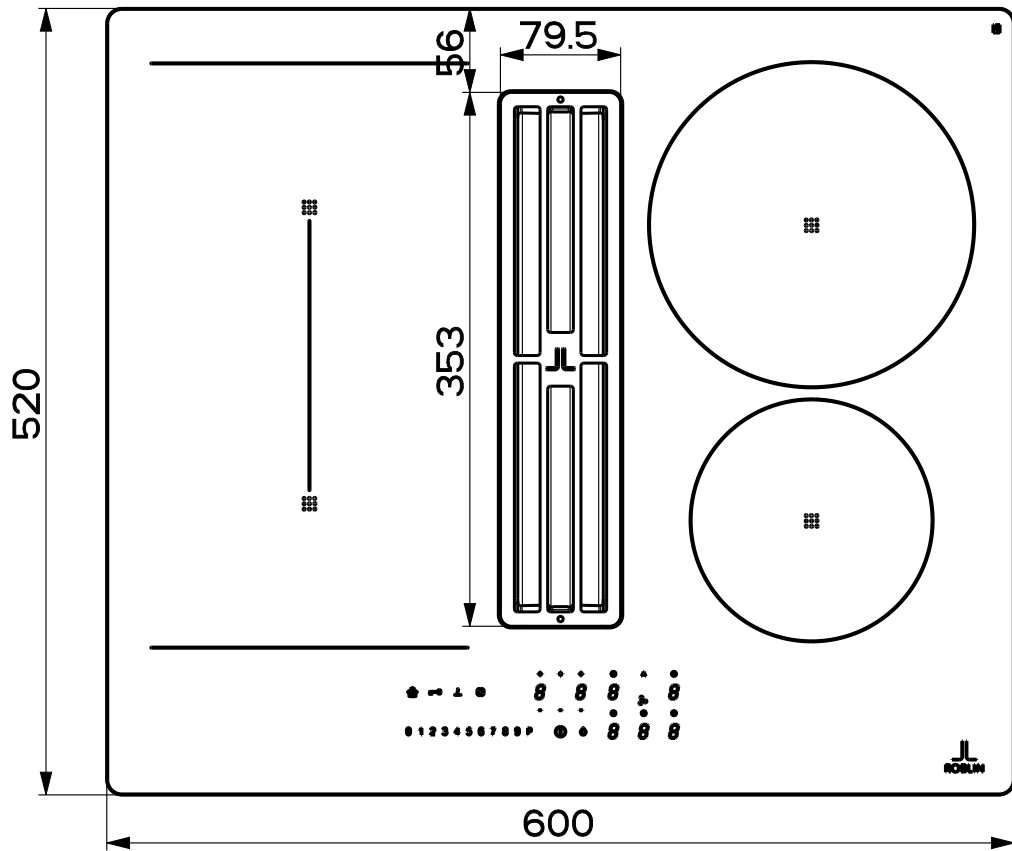

Created by Bellucci, Daniele	
Denomination DIMENSIONAL DRAWING ROBLIN B4 60	
Lang EN 	Sheet 1/2
Modif.by	
Approved by Bellucci, Daniele	
Approval date 02-Mar-2023	
Doc. status Released	
Drawing N. 340006_989	Rev 01

Created by **Bellucci, Daniele**

Denomination

DIMENSIONAL DRAWING ROBLIN B4 60

Lang **EN**  Sheet **2/2**

Modif.by

Approved by **Bellucci, Daniele**

Approval date **02-Mar-2023**

Doc. status **Released**

Drawing N. **340006_989** Rev **01**