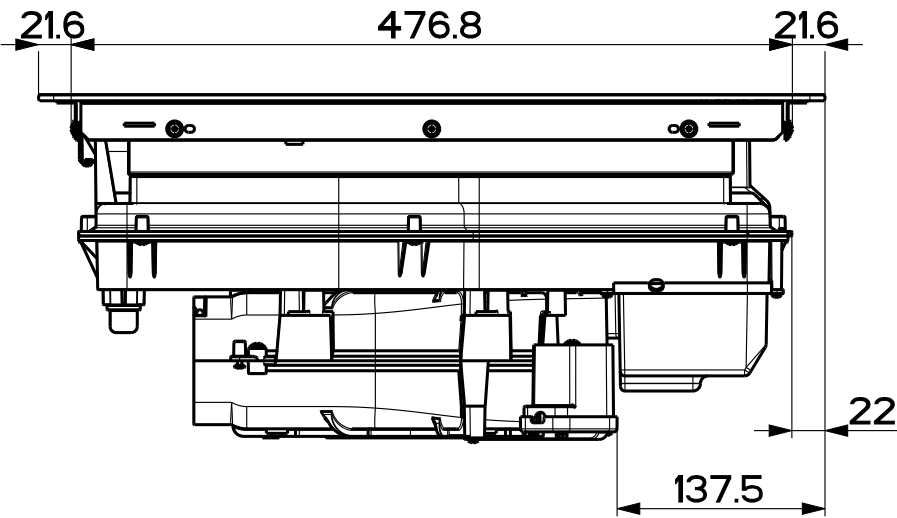

Created by Bellucci, Daniele	
Denomination DIMENSIONAL DRAWING ROBLIN B4 60	
Lang EN 	Sheet 1/2
Modif.by	
Approved by Bellucci, Daniele	
Approval date 02-Mar-2023	
Doc. status Released	
Drawing N. 340006_989	Rev 01

Created by **Bellucci, Daniele**

Denomination

DIMENSIONAL DRAWING ROBLIN B4 60

Lang **EN**  Sheet **2/2**

Modif.by

Approved by **Bellucci, Daniele**

Approval date **02-Mar-2023**

Doc. status **Released**

Drawing N. **340006_989** Rev **01**