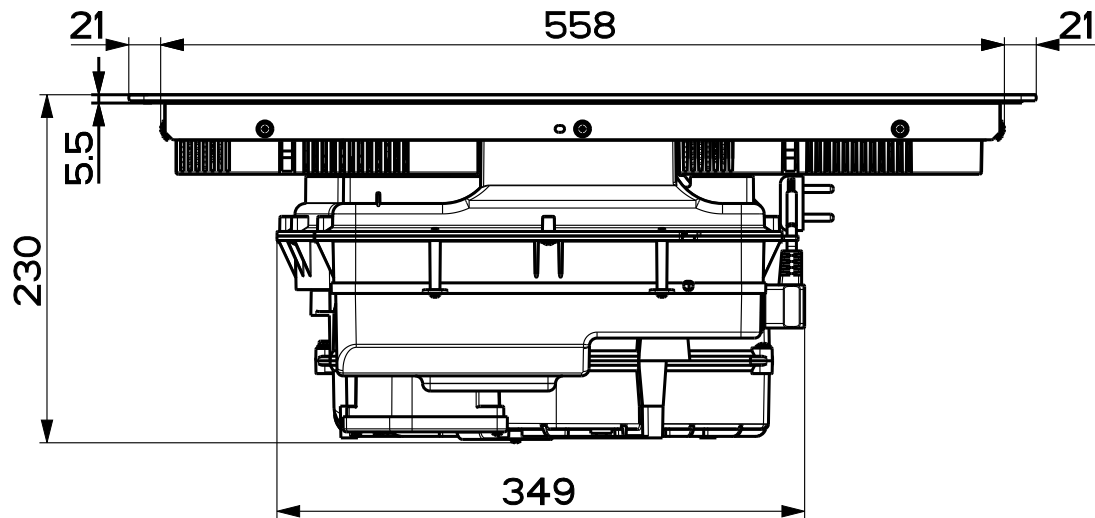

Created by Bellucci, Daniele	
Denomination DIMENSIONAL DRAWING ROBLIN B4 60	
Lang EN 	Sheet 1/2
Modif.by	
Approved by Bellucci, Daniele	
Approval date 02-Mar-2023	
Doc. status Released	
Drawing N. 340006_989	Rev 01

Created by **Bellucci, Daniele**

Denomination

DIMENSIONAL DRAWING ROBLIN B4 60

Lang **EN**  Sheet **2/2**

Modif.by

Approved by **Bellucci, Daniele**

Approval date **02-Mar-2023**

Doc. status **Released**

Drawing N. **340006_989** Rev **01**