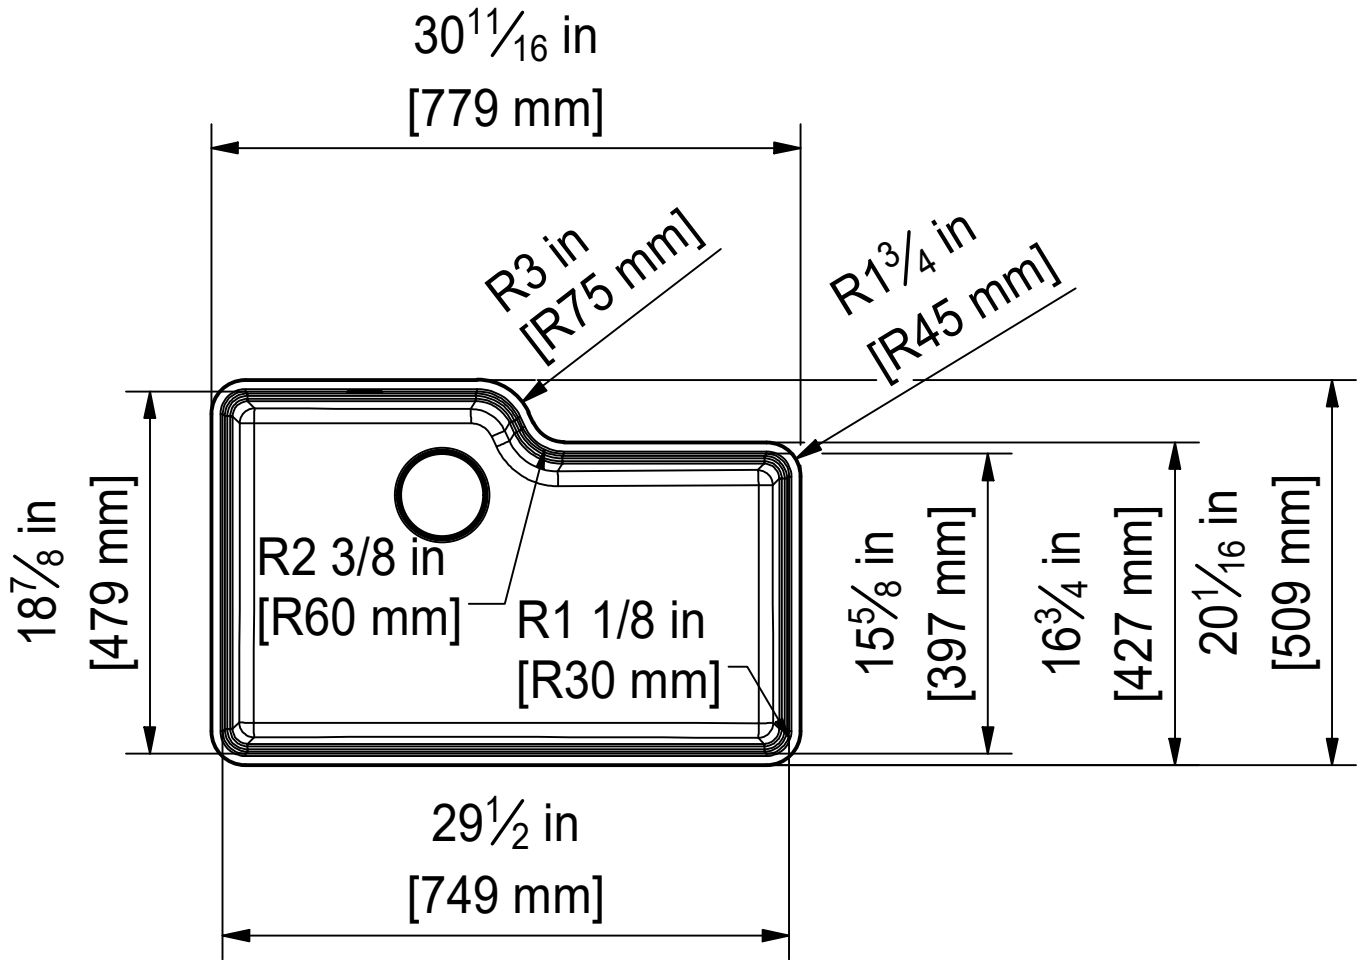

DT

Drawing No.	20129909_02	Revision	A
Drawn Date	03.10.2018		
These drawings and specifications are the property of Franke Technology and Trademark Ltd. and shall not be reproduced, copied or transferred to any third party without the prior written permission of Franke Technology and Trademark Ltd., Hergiswil, Switzerland			

O2X 110-75 SI
installing document

Sheet	Sheets
5	6