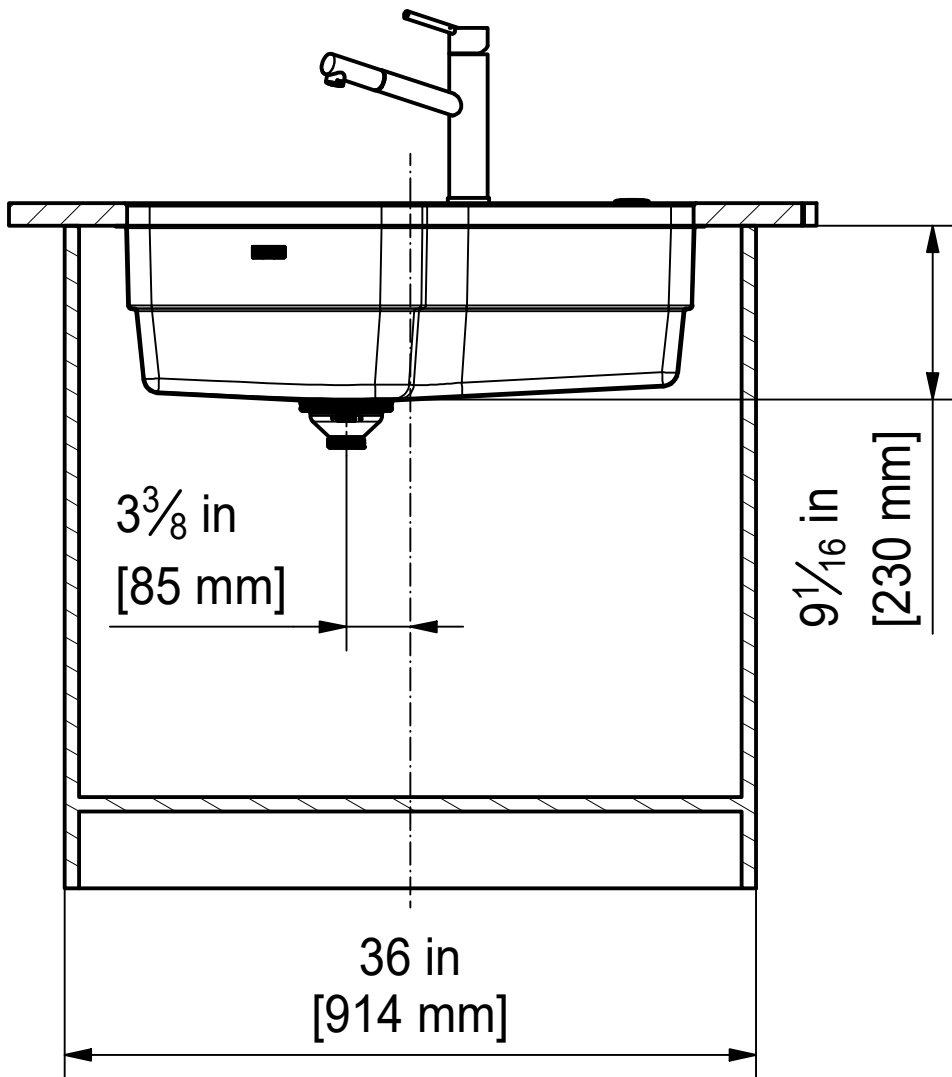

DF

Drawing No.	20129909_02	Revision	A
Drawn Date	03.10.2018		
These drawings and specifications are the property of Franke Technology and Trademark Ltd. and shall not be reproduced, copied or transferred to any third party without the prior written permission of Franke Technology and Trademark Ltd., Hergiswil, Switzerland			

O2X 110-75 SI
installing document

Sheet	Sheets
1	6