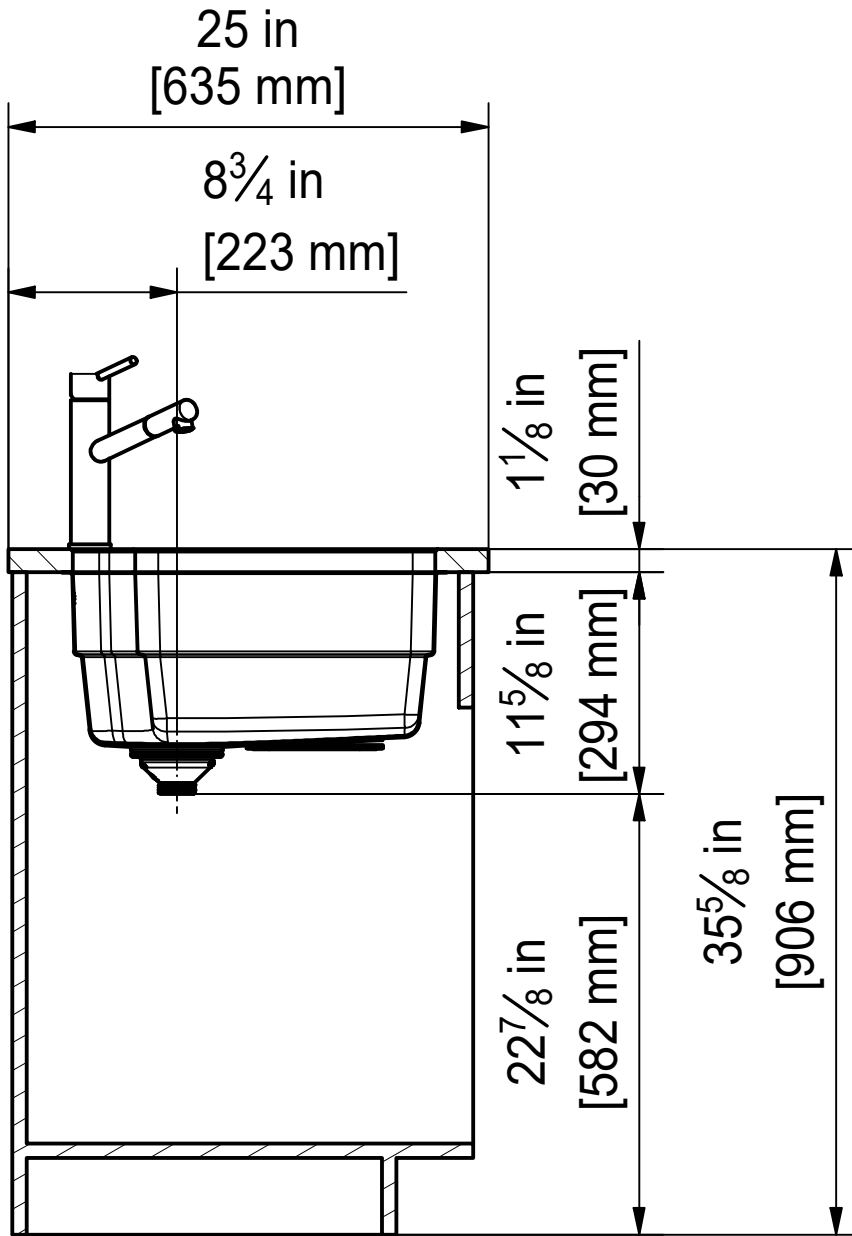

O2X 110-75 SI
installing document

Sheet	Sheets
1	6

DS

Drawing No.	20129909_02	Revision	A
Drawn Date	03.10.2018		
<small>These drawings and specifications are the property of Franke Technology and Trademark Ltd. and shall not be reproduced, copied or transferred to any third party without the prior written permission of Franke Technology and Trademark Ltd., Hergiswil, Switzerland</small>			