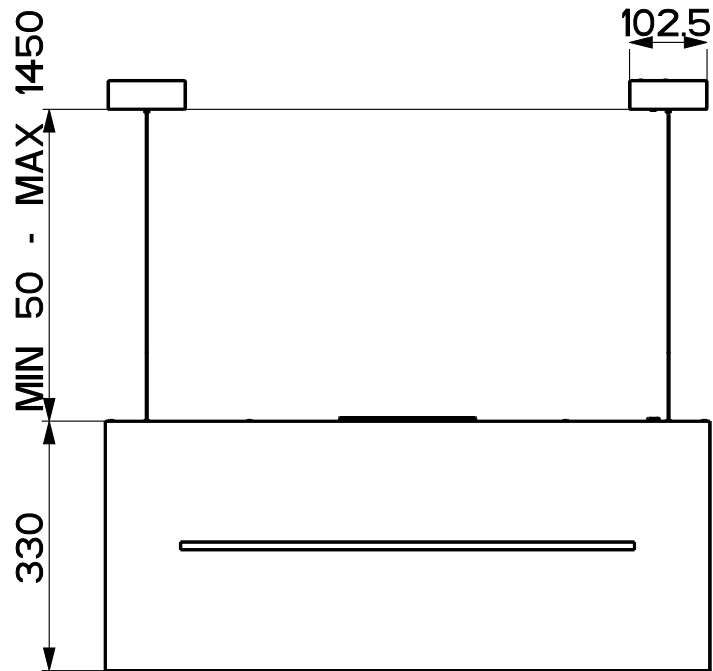

Created by **Bellucci, Daniele**

Denomination
DIMENSIONAL DRAWING 80x43

Lang **EN**  Sheet **1/2**

Modif.by **Bellucci, Daniele**

Approved by **Bellucci, Daniele**

Approval date **20-Apr-2023**

Doc. status **Released**

Drawing N. 321015_756	Rev 01
---------------------------------	------------------

Created by Bellucci, Daniele	
Denomination DIMENSIONAL DRAWING 80x43	
Lang EN 	Sheet 2/2
Modif.by Bellucci, Daniele	
Approved by Bellucci, Daniele	
Approval date 20-Apr-2023	
Doc. status Released	
Drawing N. 321015_756	Rev 01