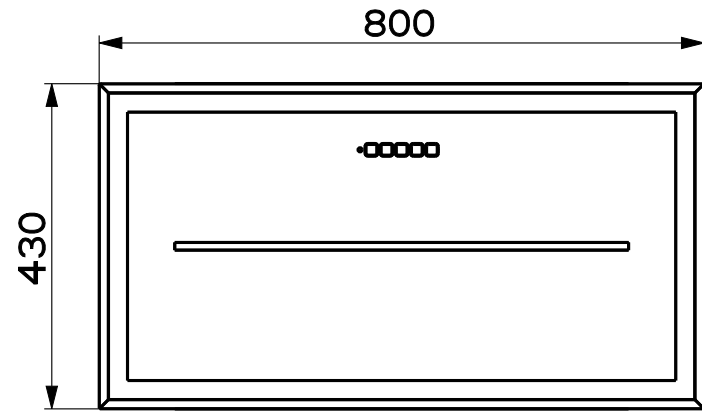

Created by **Bellucci, Daniele**

Denomination
DIMENSIONAL DRAWING 80x43

Lang **EN**  Sheet **1/2**

Modif.by **Bellucci, Daniele**

Approved by **Bellucci, Daniele**

Approval date **20-Apr-2023**

Doc. status **Released**

Drawing N. 321015_756	Rev 01
---------------------------------	------------------

Created by Bellucci, Daniele	
Denomination DIMENSIONAL DRAWING 80x43	
Lang EN 	Sheet 2/2
Modif.by Bellucci, Daniele	
Approved by Bellucci, Daniele	
Approval date 20-Apr-2023	
Doc. status Released	
Drawing N. 321015_756	Rev 01