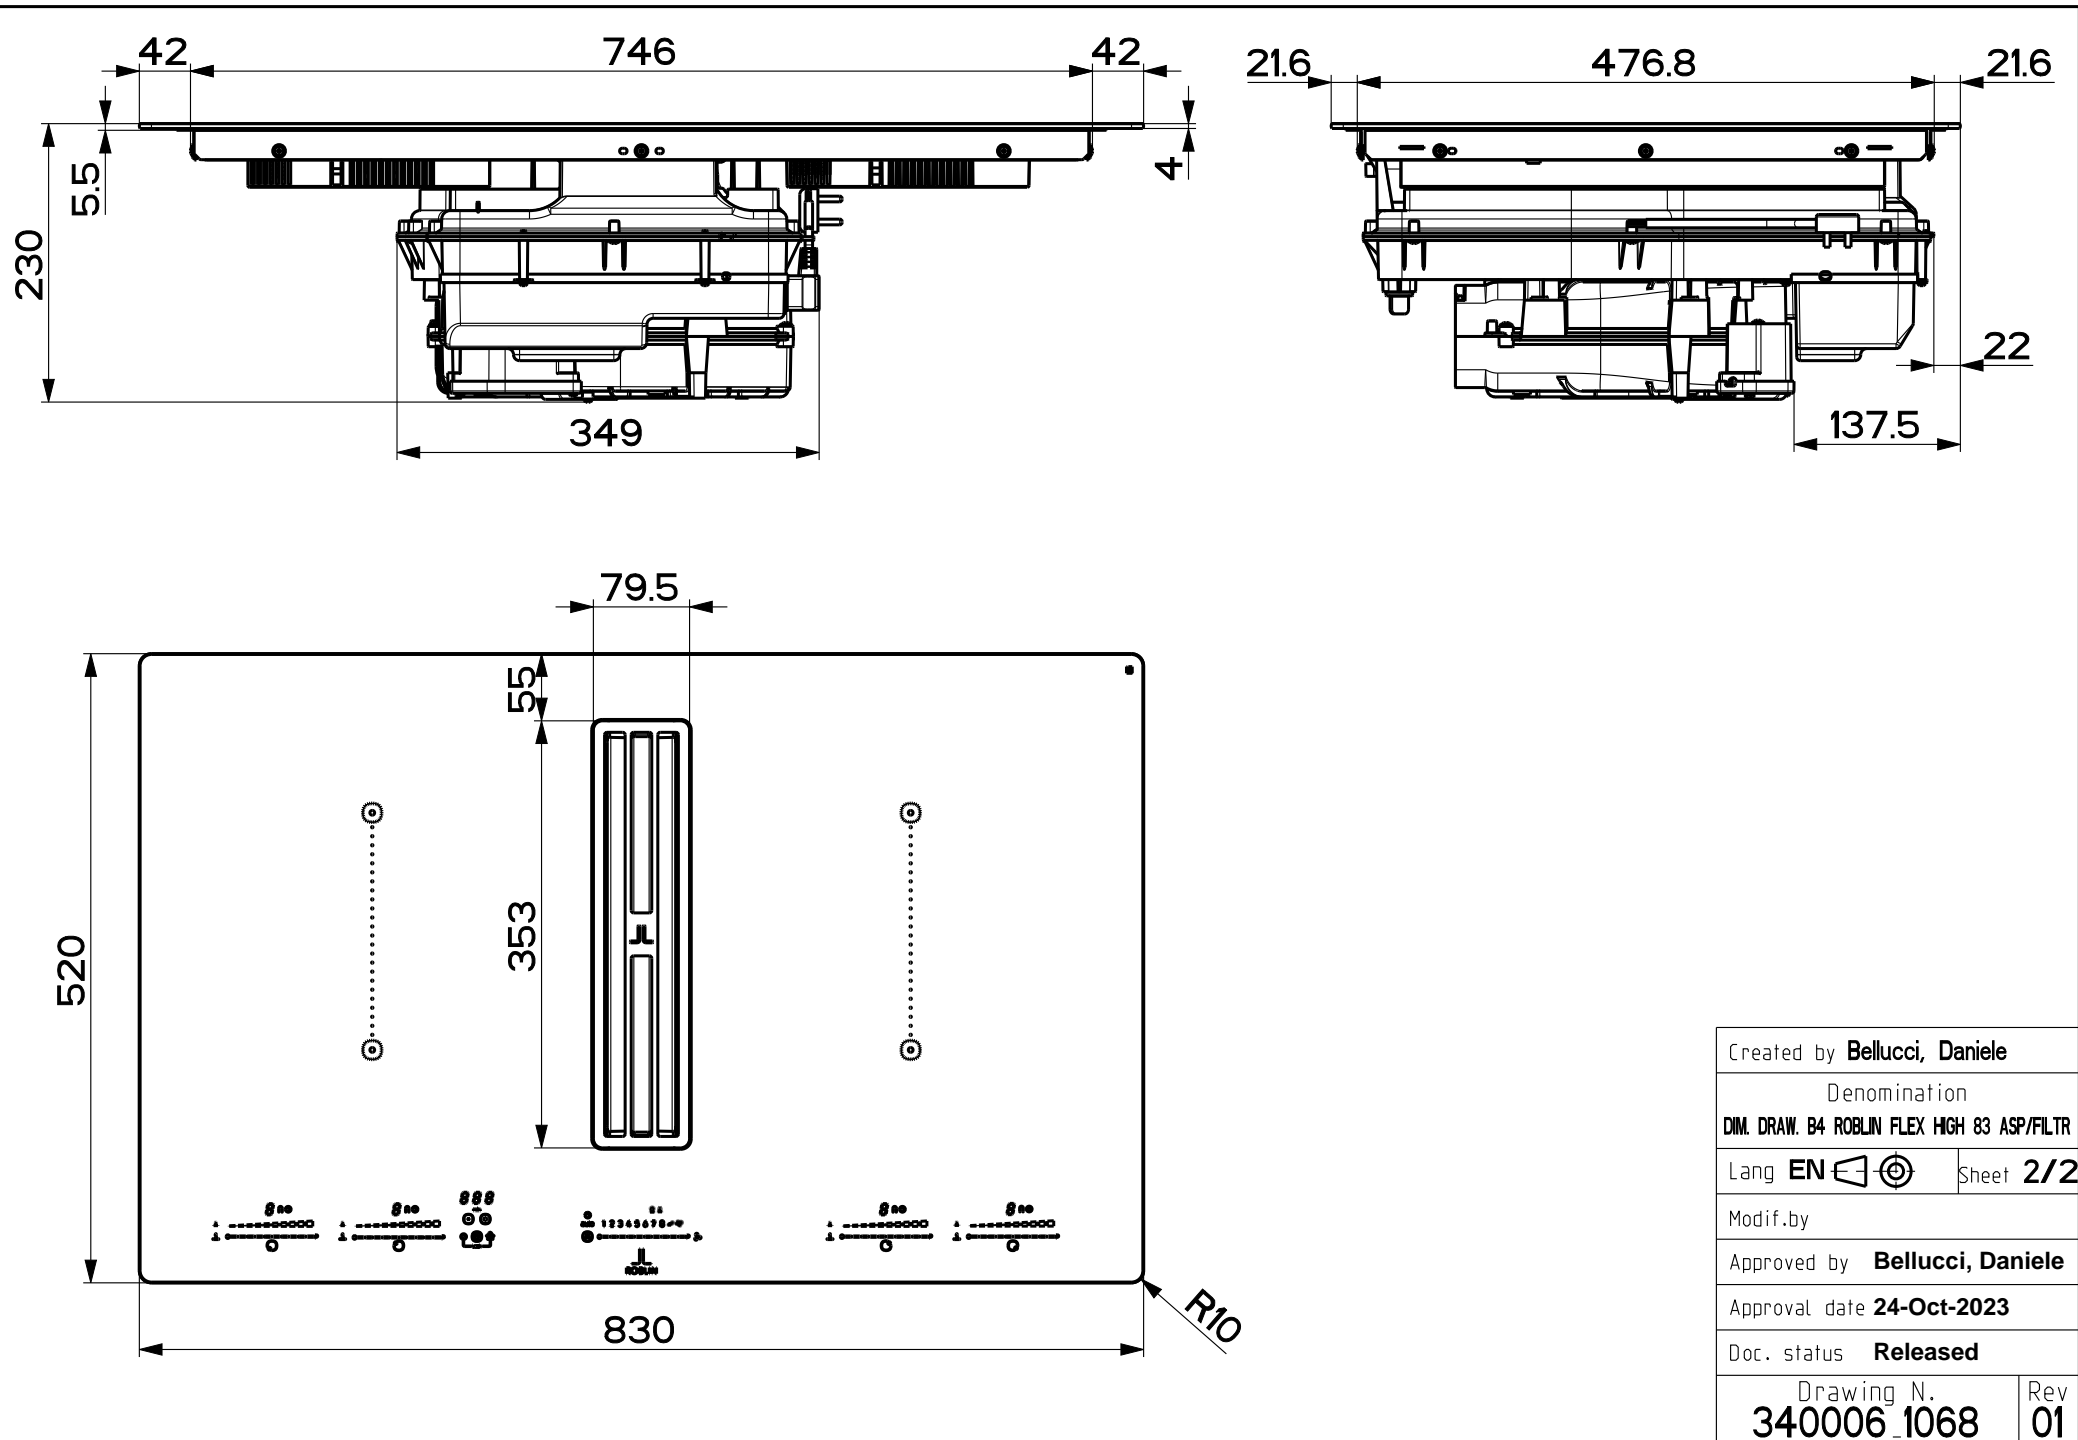

Created by **Bellucci, Daniele**

Denomination

DIM. DRAW. B4 ROBLIN FLEX HIGH 83 ASP/FILTR

Lang **EN**  Sheet **1/2**

Modif.by

Approved by **Bellucci, Daniele**

Approval date **24-Oct-2023**

Doc. status **Released**

Drawing N.
340006_1068 Rev
01

Created by Bellucci, Daniele	
Denomination	
DIM. DRAW. B4 ROBLIN FLEX HIGH 83 ASP/FILTR	
Lang EN	Sheet 2/2
Modif.by	
Approved by Bellucci, Daniele	
Approval date 24-Oct-2023	
Doc. status Released	
Drawing N.	Rev
340006_1068	01