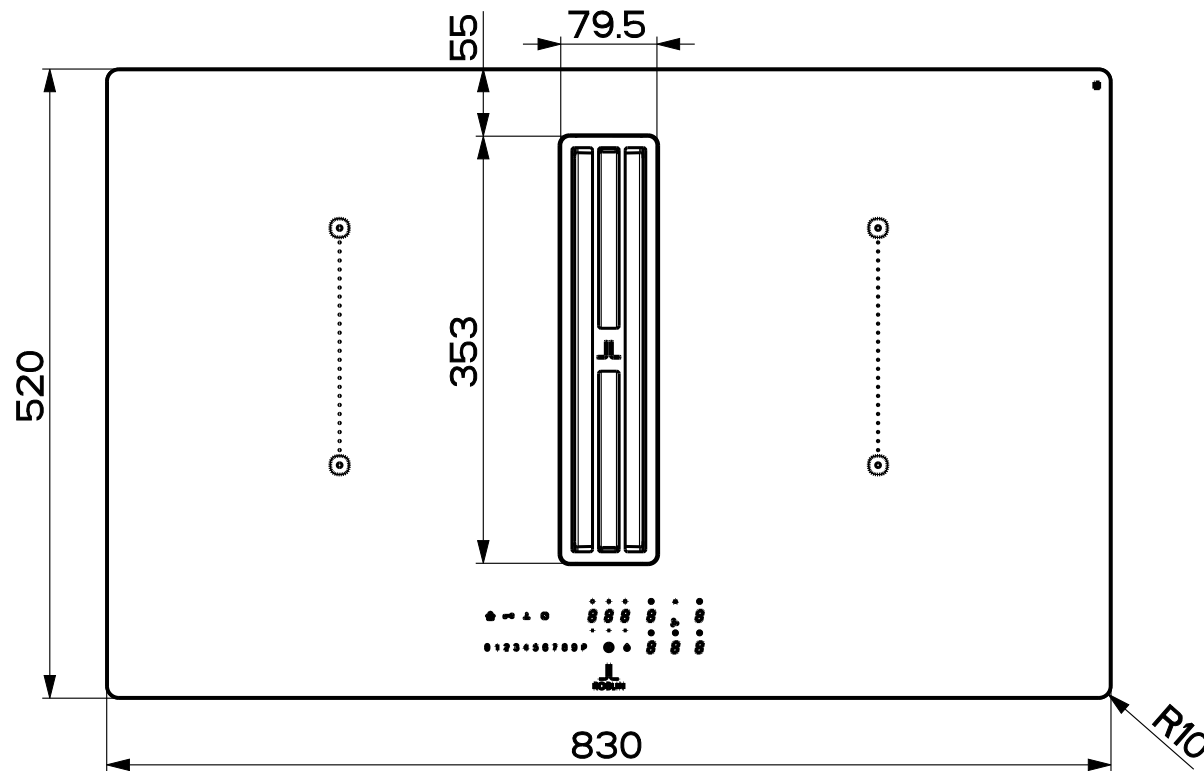

Created by **Bellucci, Daniele**

Denomination
DIMENSIONAL DRAW. B4 ROBLIN SMART MID 83 ASP/FILTR

Lang **EN**  Sheet **1/2**

Modif.by

Approved by **Bellucci, Daniele**

Approval date **24-Oct-2023**

Doc. status **Released**

Drawing N.
340006_1064 Rev
01

Created by Bellucci, Daniele	
Denomination DIMENSIONAL DRAW. B4 ROBLIN SMART MID 83 ASP/FILTR	
Lang EN	Sheet 2/2
Modif.by	
Approved by Bellucci, Daniele	
Approval date 24-Oct-2023	
Doc. status Released	
Drawing N. 340006_1064	Rev 01