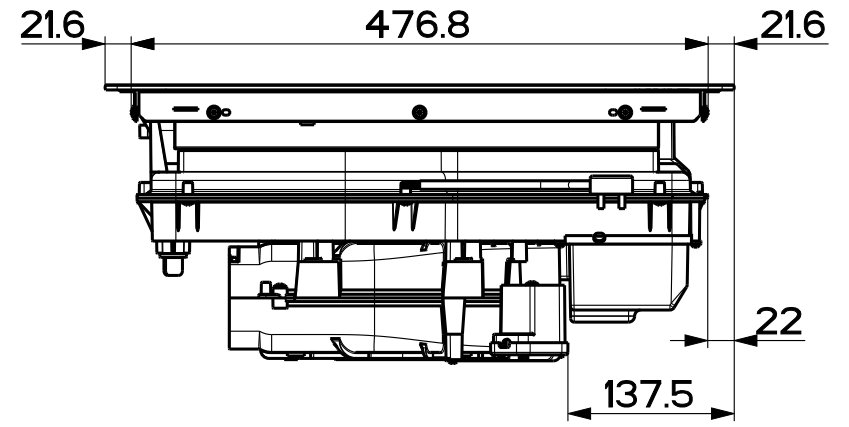

Created by **Bellucci, Daniele**

Denomination
DIMENSIONAL DRAW. B4 ROBLIN SMART MID 83 ASP/FILTR

Lang **EN**  Sheet **1/2**

Modif.by

Approved by **Bellucci, Daniele**

Approval date **24-Oct-2023**

Doc. status **Released**

Drawing N.
340006_1064 Rev
01

Created by Bellucci, Daniele	
Denomination DIMENSIONAL DRAW. B4 ROBLIN SMART MID 83 ASP/FILTR	
Lang EN	Sheet 2/2
Modif.by	
Approved by Bellucci, Daniele	
Approval date 24-Oct-2023	
Doc. status Released	
Drawing N. 340006_1064	Rev 01