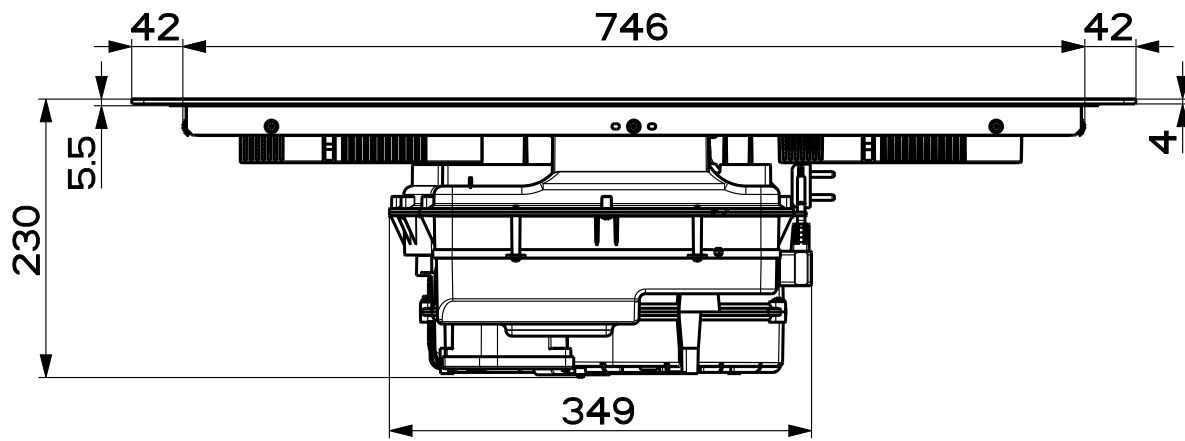

Created by **Bellucci, Daniele**

Denomination
DIMENSIONAL DRAW. B4 ROBLIN SMART MID 83 ASP/FILTR

Lang **EN**  Sheet **1/2**

Modif.by

Approved by **Bellucci, Daniele**

Approval date **24-Oct-2023**

Doc. status **Released**

Drawing N.
340006_1064 Rev
01

Created by Bellucci, Daniele	
Denomination DIMENSIONAL DRAW. B4 ROBLIN SMART MID 83 ASP/FILTR	
Lang EN	Sheet 2/2
Modif.by	
Approved by Bellucci, Daniele	
Approval date 24-Oct-2023	
Doc. status Released	
Drawing N. 340006_1064	Rev 01