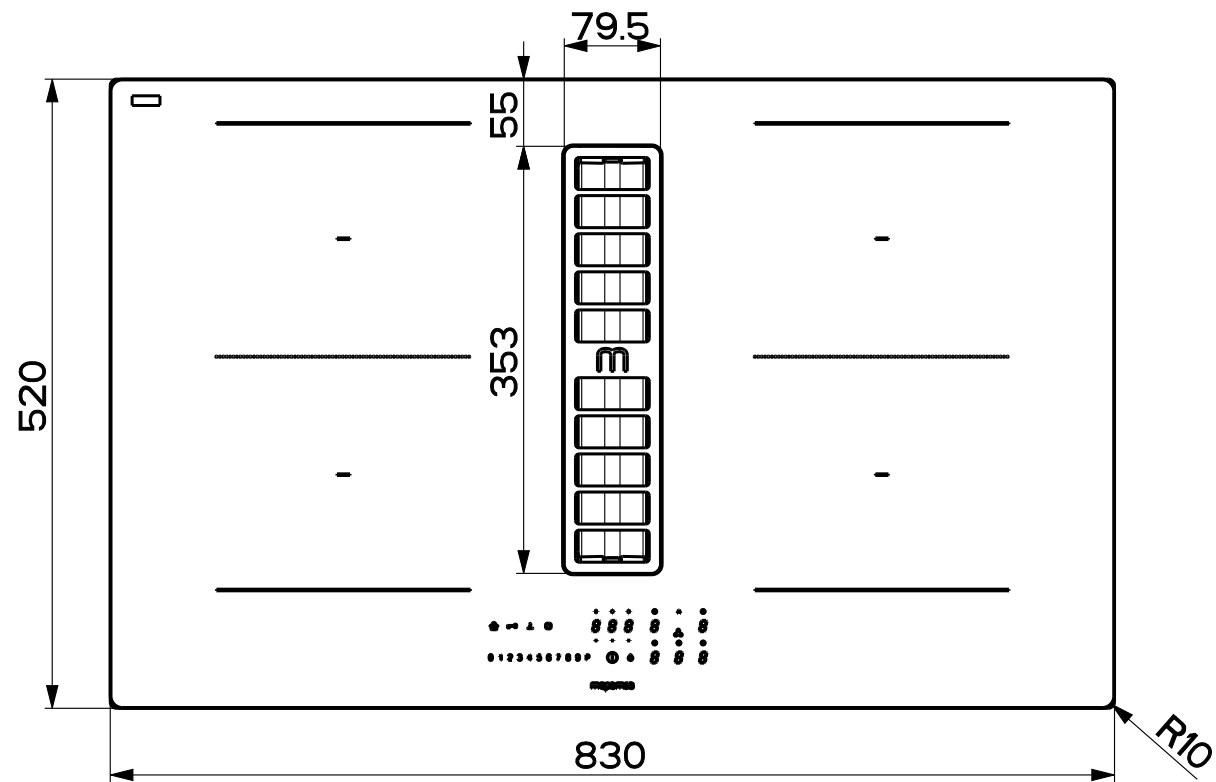

Created by **Bellucci, Daniele**

Denomination
 DIMENSIONAL DRAW. B4 MEPANSA SMART MID 83 ASP/FILTR

Lang **EN**   Sheet **1/2**

Modif.by

Approved by **Bellucci, Daniele**

Approval date **30-Oct-2023**

Doc. status **Released**

Drawing N.
340006_1033 Rev
01

Created by Bellucci, Daniele	
Denomination DIMENSIONAL DRAW. B4 MEPANSA SMART MID 83 ASP/FILTR	
Lang EN 	Sheet 2/2
Modif.by	
Approved by Bellucci, Daniele	
Approval date 30-Oct-2023	
Doc. status Released	
Drawing N. 340006_1033	Rev 01