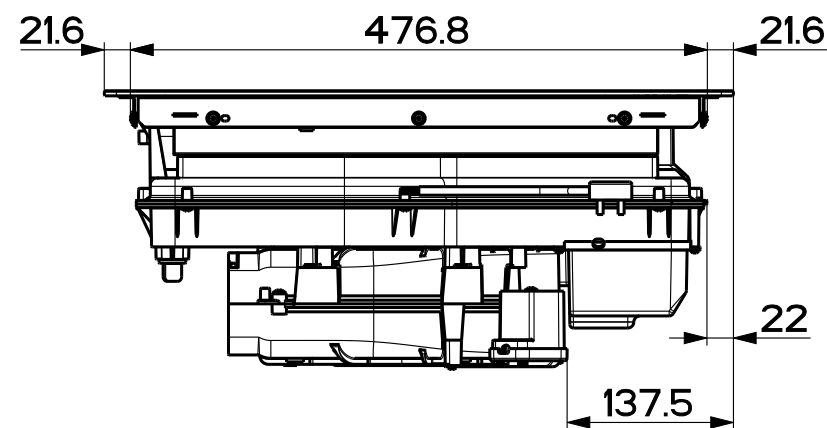

Created by **Bellucci, Daniele**

Denomination
 DIMENSIONAL DRAW. B4 MEPANSA SMART MID 83 ASP/FILTR

Lang **EN**   Sheet **1/2**

Modif.by

Approved by **Bellucci, Daniele**

Approval date **30-Oct-2023**

Doc. status **Released**

Drawing N.
340006_1033 Rev
01

Created by Bellucci, Daniele	
Denomination DIMENSIONAL DRAW. B4 MEPANSA SMART MID 83 ASP/FILTR	
Lang EN 	Sheet 2/2
Modif.by	
Approved by Bellucci, Daniele	
Approval date 30-Oct-2023	
Doc. status Released	
Drawing N. 340006_1033	Rev 01