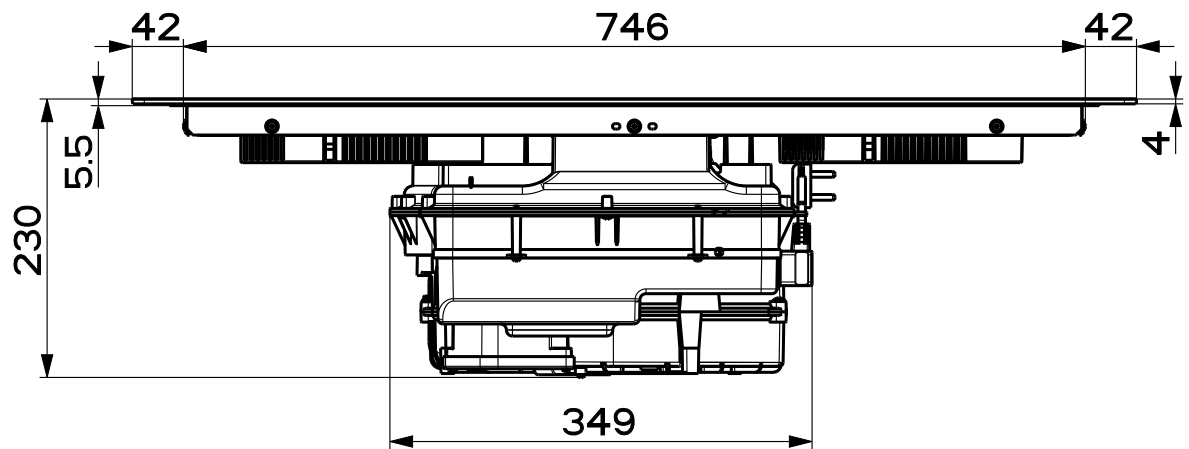

Created by **Bellucci, Daniele**

Denomination
 DIMENSIONAL DRAW. B4 MEPANSA SMART MID 83 ASP/FILTR

Lang **EN**   Sheet **1/2**

Modif.by

Approved by **Bellucci, Daniele**

Approval date **30-Oct-2023**

Doc. status **Released**

Drawing N.
340006_1033 Rev
01

Created by Bellucci, Daniele	
Denomination DIMENSIONAL DRAW. B4 MEPANSA SMART MID 83 ASP/FILTR	
Lang EN 	Sheet 2/2
Modif.by	
Approved by Bellucci, Daniele	
Approval date 30-Oct-2023	
Doc. status Released	
Drawing N. 340006_1033	Rev 01