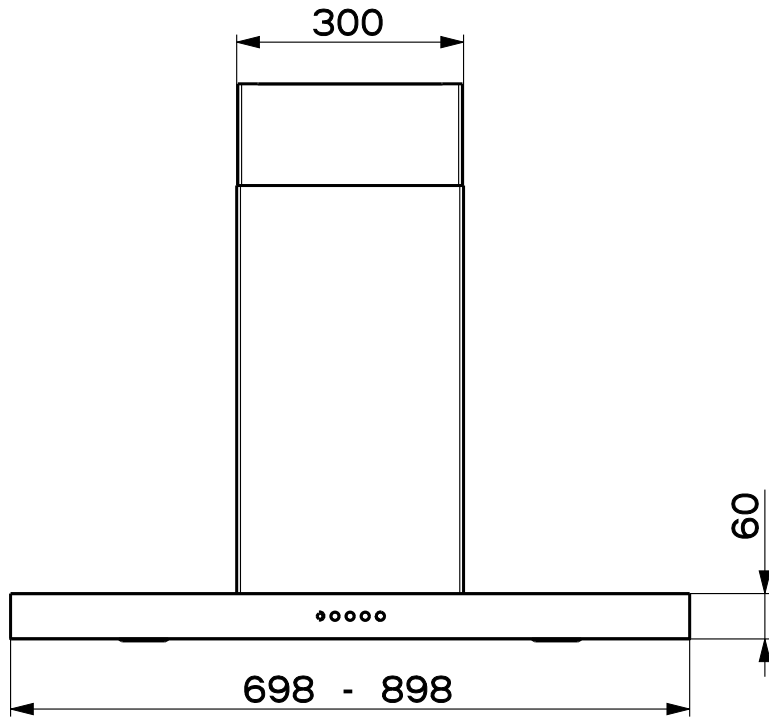

Created by Solutions	
Denomination	
DIM 325114 ESZ-S1000 K 90-70	
Lang EN 	Sheet 1/2
Modif.by	
Approved by Romani, Fabio	
Approval date 03-Dec-2020	
Doc. status Released	
Drawing N. 325114_771	Rev 01

Created by Solutions	
Denomination	
DIM 325114 ESZ-S1000 K 90-70	
Lang EN 	Sheet 2/2
Modif.by	
Approved by Romani, Fabio	
Approval date 03-Dec-2020	
Doc. status Released	
Drawing N. 325114_771	Rev 01