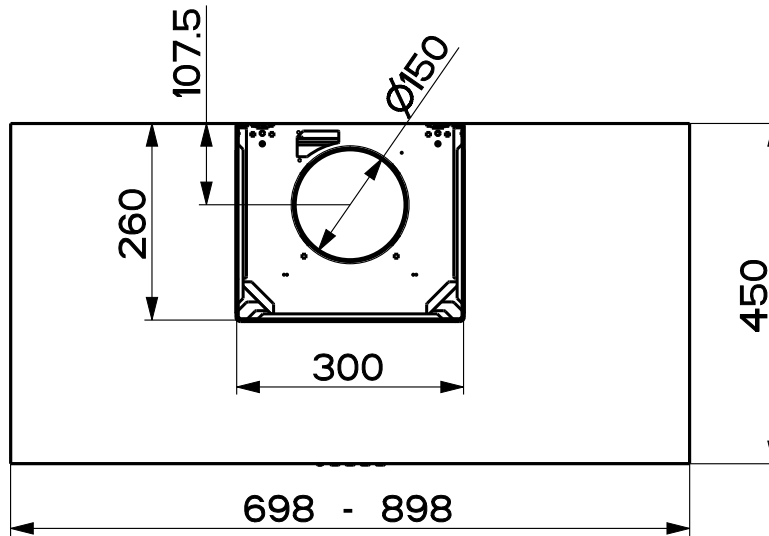

Created by Solutions	
Denomination	
DIM 325114 ESZ-S1000 K 90-70	
Lang EN 	Sheet 1/2
Modif.by	
Approved by Romani, Fabio	
Approval date 03-Dec-2020	
Doc. status Released	
Drawing N. 325114_771	Rev 01

Created by Solutions	
Denomination	
DIM 325114 ESZ-S1000 K 90-70	
Lang EN 	Sheet 2/2
Modif.by	
Approved by Romani, Fabio	
Approval date 03-Dec-2020	
Doc. status Released	
Drawing N. 325114_771	Rev 01