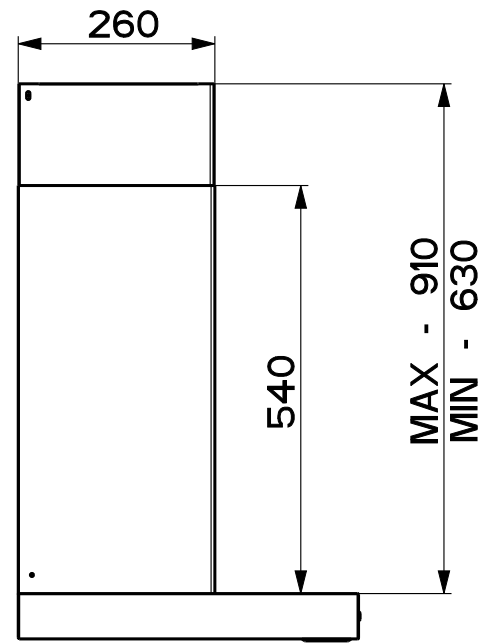

Created by Solutions	
Denomination	
DIM 325114 ESZ-S1000 K 90-70	
Lang EN 	Sheet 1/2
Modif.by	
Approved by Romani, Fabio	
Approval date 03-Dec-2020	
Doc. status Released	
Drawing N. 325114_771	Rev 01

Created by Solutions	
Denomination	
DIM 325114 ESZ-S1000 K 90-70	
Lang EN 	Sheet 2/2
Modif.by	
Approved by Romani, Fabio	
Approval date 03-Dec-2020	
Doc. status Released	
Drawing N. 325114_771	Rev 01