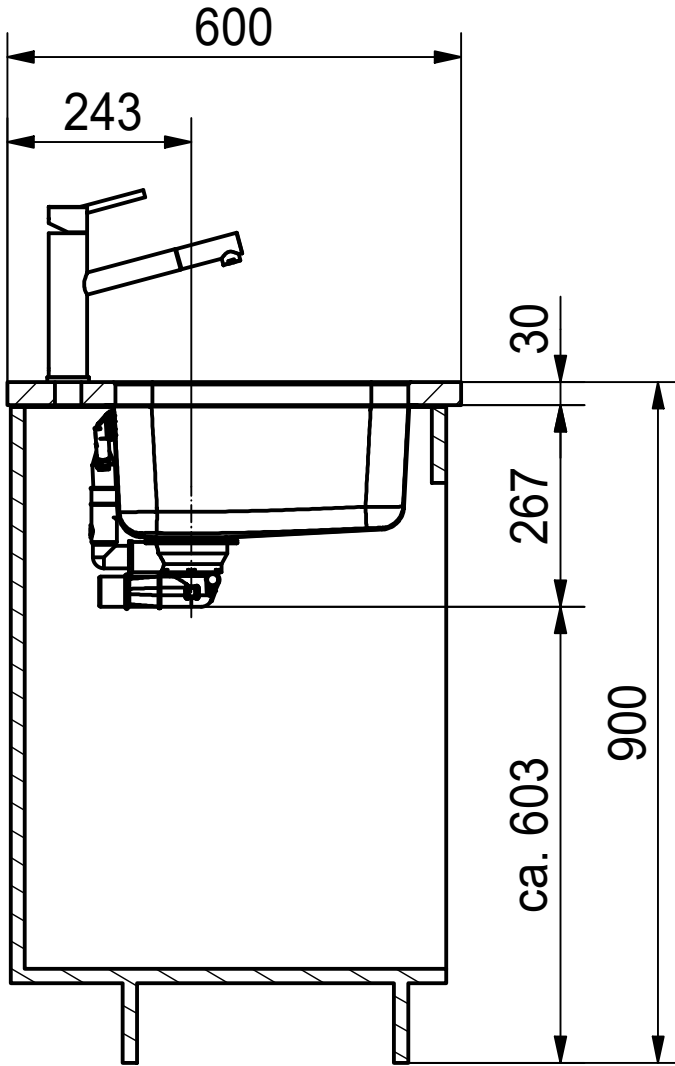

DS

Drawing No.	20166773	Revision	C
Drawn Date	04.09.2009		
These drawings and specifications are the property of NIRO-Plan AG and shall not be reproduced, copied or transferred to any third party without the prior written permission of NIRO-Plan AG, Aarburg, Switzerland			

Franke Küchentechnik AG
CH-4663 Aarburg
Phone: +41 62 787 31 31
Internet: www.franke.com

LAX11036
installing document

Sheet	Sheets
2	6