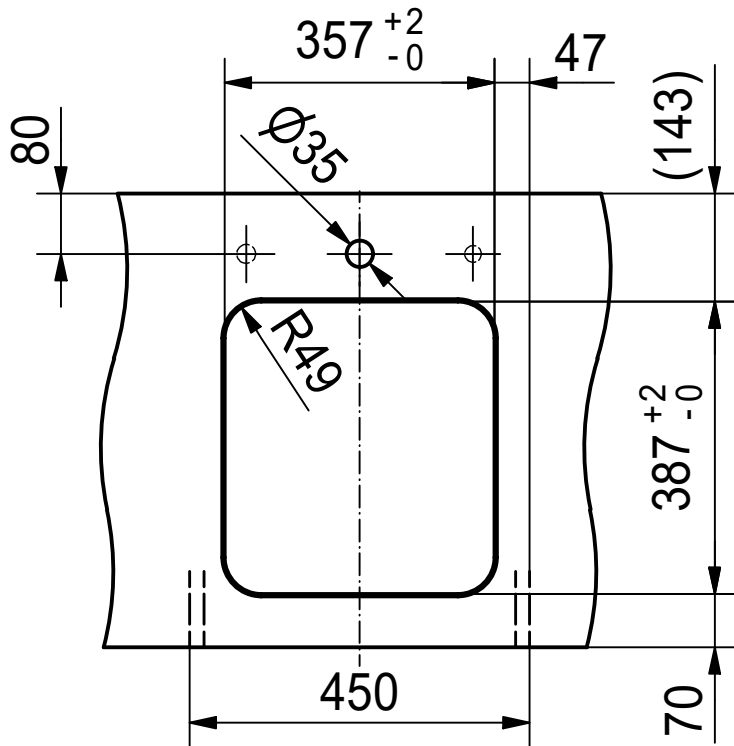

CO

Drawing No.	20166773	Revision	C
Drawn Date	04.09.2009		
These drawings and specifications are the property of NIRO-Plan AG and shall not be reproduced, copied or transferred to any third party without the prior written permission of NIRO-Plan AG, Aarburg, Switzerland			

Franke K uchentechnik AG
CH-4663 Aarburg
Phone: +41 62 787 31 31
Internet: www.franke.com

LAX11036
installing document

Sheet	Sheets
3	6