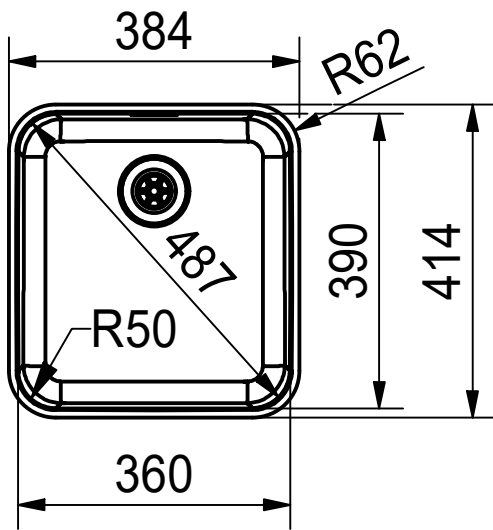

DT

Drawing No.	20166773	Revision	C
Drawn Date	04.09.2009		
These drawings and specifications are the property of NIRO-Plan AG and shall not be reproduced, copied or transferred to any third party without the prior written permission of NIRO-Plan AG, Aarburg, Switzerland			

Franke K uchentechnik AG
CH-4663 Aarburg
Phone: +41 62 787 31 31
Internet: www.franke.com

LAX11036
installing document

Sheet	Sheets
5	6