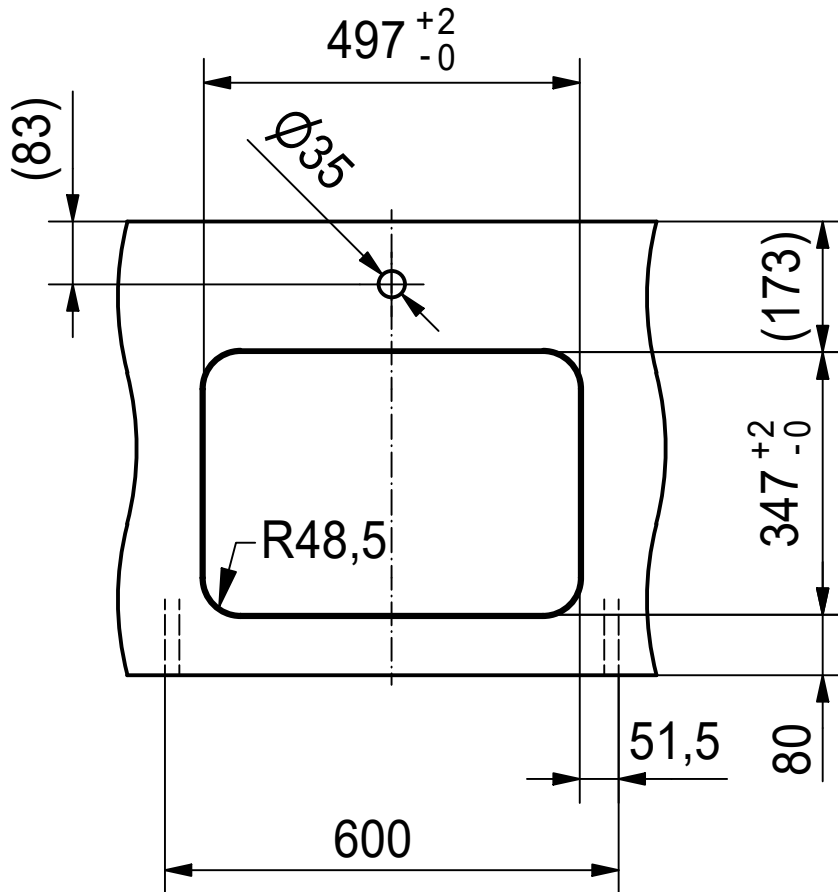

CO

Drawing No.	20166899	Revision	-
Drawn Date	12.09.2012		
These drawings and specifications are the property of NIRO-Plan AG and shall not be reproduced, copied or transferred to any third party without the prior written permission of NIRO-Plan AG, Aarburg, Switzerland			

Franke K chentechnik AG
CH-4663 Aarburg
Phone: +41 62 787 31 31
Internet: www.franke.com

LAX 110 50 (35) SI
installing document

Sheet	Sheets
3	6