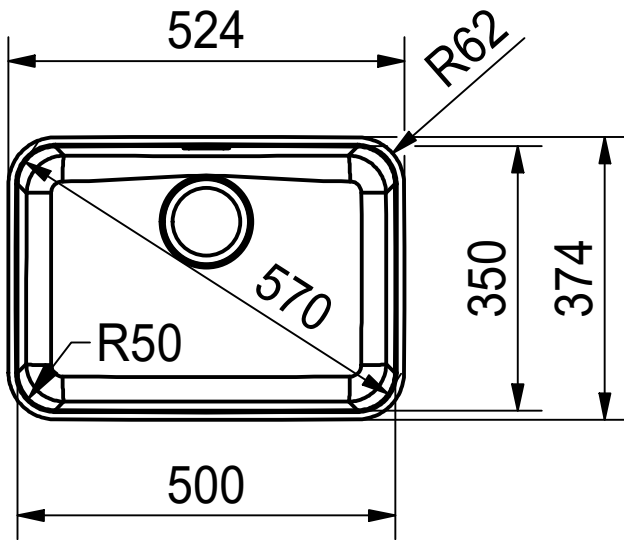

DT

Drawing No.	20166899	Revision	-
Drawn Date	12.09.2012		
These drawings and specifications are the property of NIRO-Plan AG and shall not be reproduced, copied or transferred to any third party without the prior written permission of NIRO-Plan AG, Aarburg, Switzerland			

Franke Küchentechnik AG
CH-4663 Aarburg
Phone: +41 62 787 31 31
Internet: www.franke.com

LAX 110 50 (35) SI
installing document

Sheet	Sheets
5	6