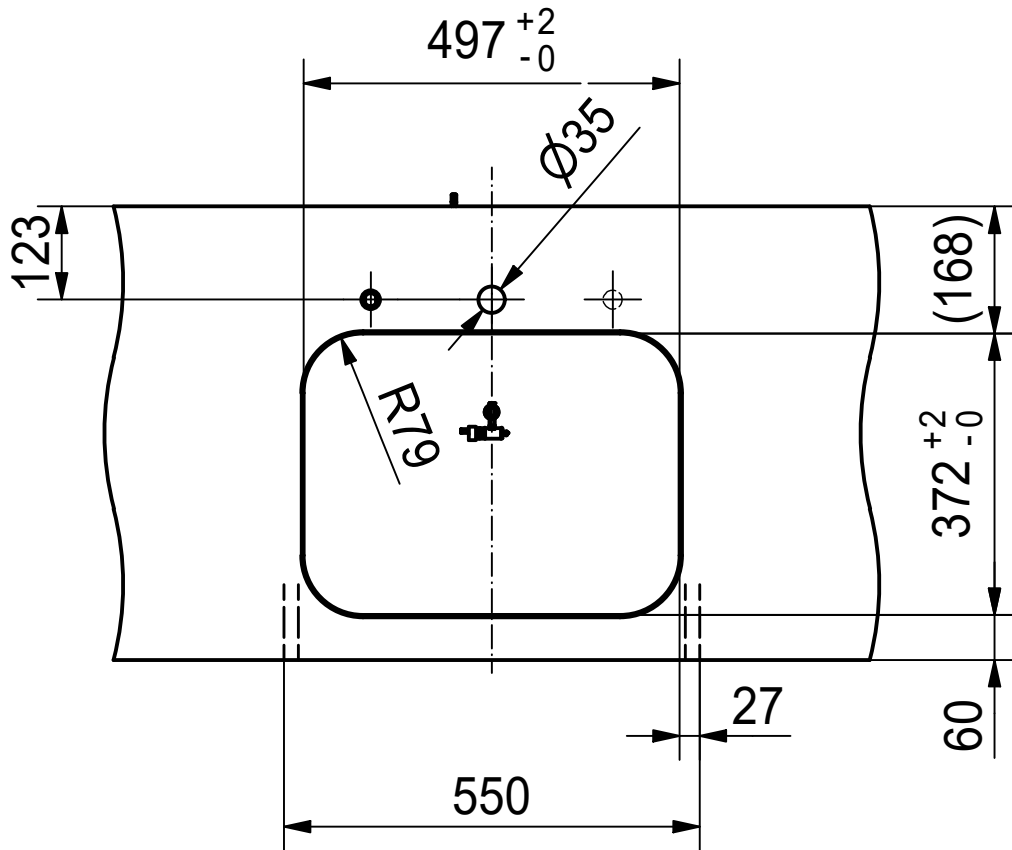

CO

Drawing No.	20120401	Revision	-
Drawn Date	21.10.2011		
These drawings and specifications are the property of NIRO-Plan AG and shall not be reproduced, copied or transferred to any third party without the prior written permission of NIRO-Plan AG, Aarburg, Switzerland			

Franke K uchentechnik AG
CH-4663 Aarburg
Phone: +41 62 787 31 31
Internet: www.franke.com

ARX 110 50/38

installing document

Sheet	Sheets
3	6