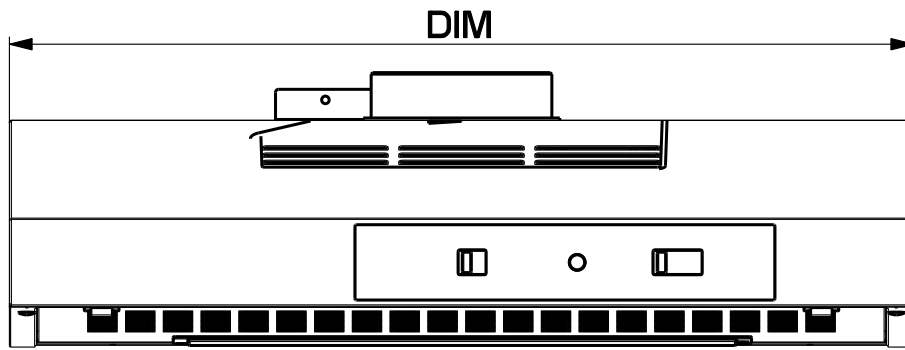

DIMENSION [cm]	DIM [mm]
50 cm	498
55 cm	548
60 cm	598
70 cm	698
75 cm	748
80 cm	798
90 cm	898
100 cm	998

Created by **Perelli, Francesco**

Denomination

DIMENSIONAL DRAWING

Lang **EN**  Sheet **1/2**

Modif.by

Approved by **Palazzi, Walter**

Approval date **09-Oct-2017**

Doc. status **Released**

Drawing N.
741_894

Rev
02

DIMENSION [cm]	DIM [mm]
50 cm	498
55 cm	548
60 cm	598
70 cm	698
75 cm	748
80 cm	798
90 cm	898
100 cm	998