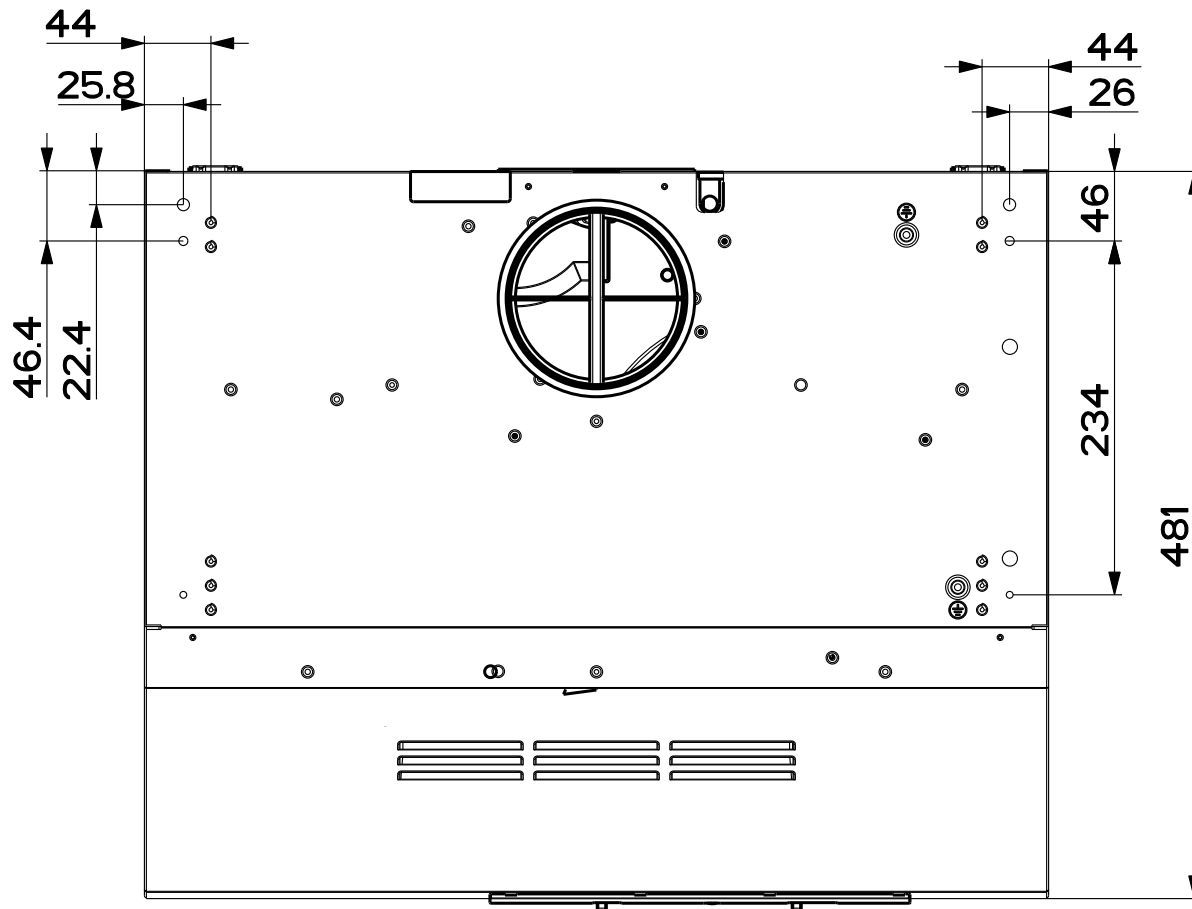

DIMENSION [cm]	DIM [mm]
50 cm	498
55 cm	548
60 cm	598
70 cm	698
75 cm	748
80 cm	798
90 cm	898
100 cm	998

Created by **Perelli, Francesco**

Denomination

DIMENSIONAL DRAWING

Lang **EN**  Sheet **1/2**

Modif.by

Approved by **Palazzi, Walter**

Approval date **09-Oct-2017**

Doc. status **Released**

Drawing N.
741_894

Rev
02

DIMENSION [cm]	DIM [mm]
50 cm	498
55 cm	548
60 cm	598
70 cm	698
75 cm	748
80 cm	798
90 cm	898
100 cm	998

Created by Perelli, Francesco	
Denomination DIMENSIONAL DRAWING	
Lang EN	Sheet 2/2
Modif.by	
Approved by Palazzi, Walter	
Approval date 09-Oct-2017	
Doc. status Released	
Drawing N. 741_894	Rev 02