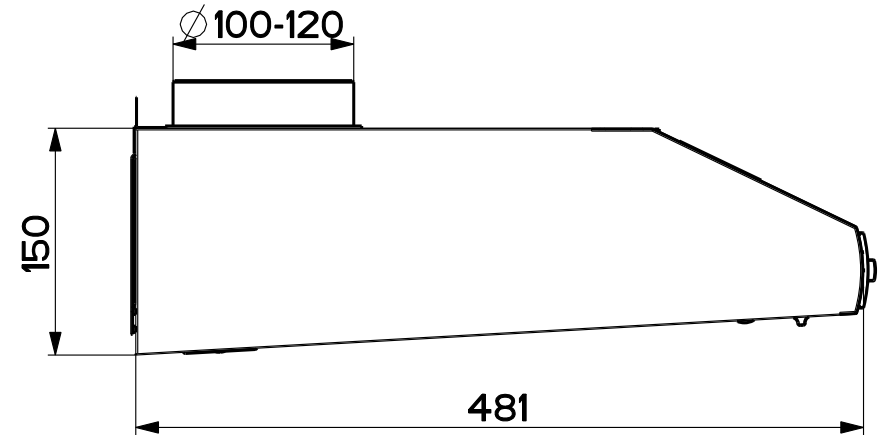

DIMENSION [cm]	DIM [mm]
50 cm	498
55 cm	548
60 cm	598
70 cm	698
75 cm	748
80 cm	798
90 cm	898
100 cm	998

Created by **Perelli, Francesco**

Denomination

DIMENSIONAL DRAWING

Lang **EN**  Sheet **1/2**

Modif.by

Approved by **Palazzi, Walter**

Approval date **09-Oct-2017**

Doc. status **Released**

Drawing N.
741_894

Rev
02

DIMENSION [cm]	DIM [mm]
50 cm	498
55 cm	548
60 cm	598
70 cm	698
75 cm	748
80 cm	798
90 cm	898
100 cm	998

Created by Perelli, Francesco	
Denomination DIMENSIONAL DRAWING	
Lang EN	Sheet 2/2
Modif.by	
Approved by Palazzi, Walter	
Approval date 09-Oct-2017	
Doc. status Released	
Drawing N. 741_894	Rev 02