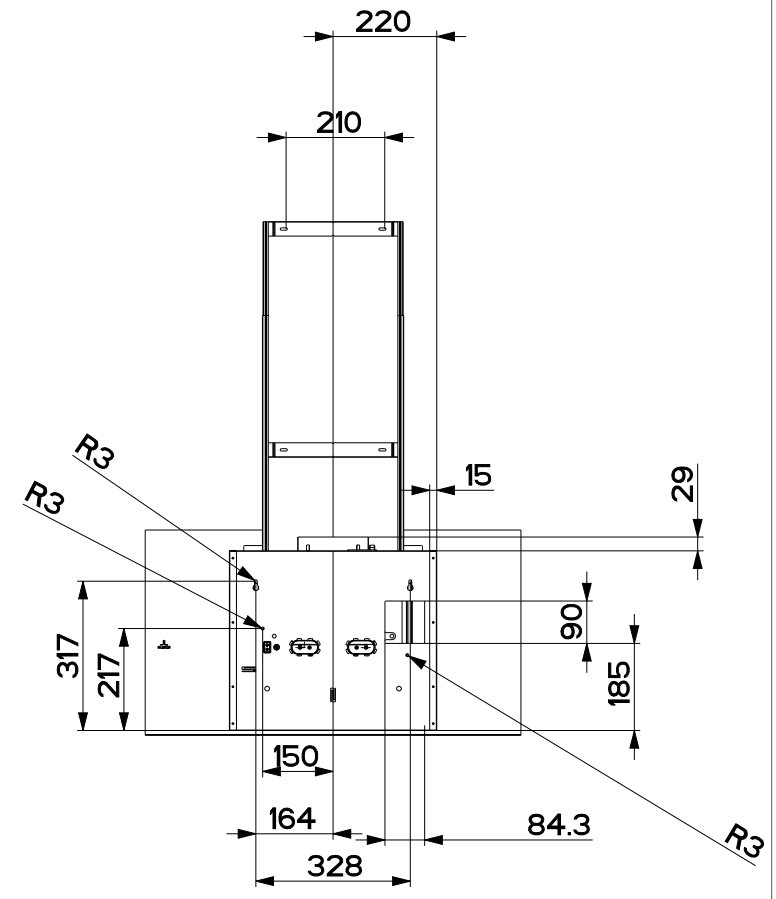

| | |
|---|--------------------------|
| Created by : FRANKE France | |
| Designation Dimensional Drawing | |
| Ref: | Velours recyclage |
| Modif by: | FRANKE France |
| Approved by: | Bottin Gabriel |
| Approval state: | 09.04.2021 |
| Doc. Status: | released |
| Drawing N. | Rev. |
| 330070_706 | 01 |

| | |
|---|---------------------------|
| Created by : FRANKE France | |
| Designation Dimensional Drawing | |
| Ref: | Velours evacuation |
| Modif by: | FRANKE France |
| Approved by: | Bottin Gabriel |
| Approval state: | 09.04.2021 |
| Doc. Status: | released |
| Drawing N. | Rev. |
| 330070_706 | 01 |