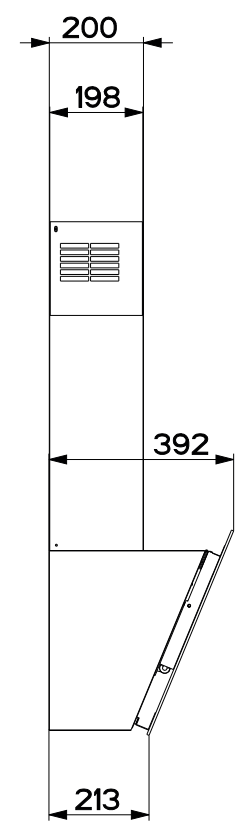

| | |
|---|--------------------------|
| Created by : FRANKE France | |
| Designation Dimensional Drawing | |
| Ref: | Velours recyclage |
| Modif by: | FRANKE France |
| Approved by: | Bottin Gabriel |
| Approval state: | 09.04.2021 |
| Doc. Status: | released |
| Drawing N. | Rev. |
| 330070_706 | 01 |

| | |
|---|---------------------------|
| Created by : FRANKE France | |
| Designation Dimensional Drawing | |
| Ref: | Velours evacuation |
| Modif by: | FRANKE France |
| Approved by: | Bottin Gabriel |
| Approval state: | 09.04.2021 |
| Doc. Status: | released |
| Drawing N. | Rev. |
| 330070_706 | 01 |