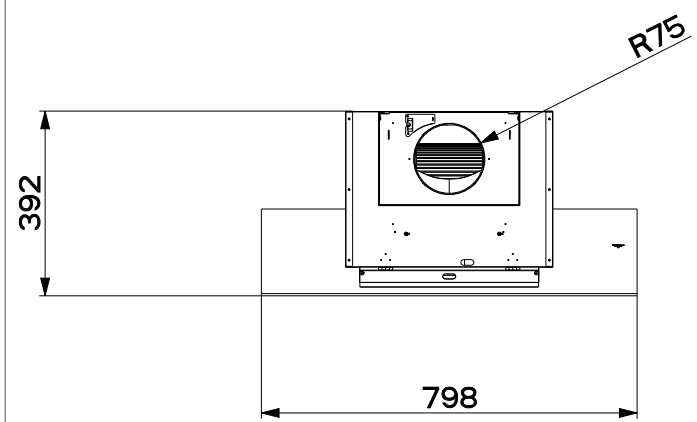

| | |
|---|--------------------------|
| Created by : FRANKE France | |
| Designation Dimensional Drawing | |
| Ref: | Velours recyclage |
| Modif by: | FRANKE France |
| Approved by: | Bottin Gabriel |
| Approval state: | 09.04.2021 |
| Doc. Status: | released |
| Drawing N. | Rev. |
| 330070_706 | 01 |

| | |
|---|---------------------------|
| Created by : FRANKE France | |
| Designation Dimensional Drawing | |
| Ref: | Velours evacuation |
| Modif by: | FRANKE France |
| Approved by: | Bottin Gabriel |
| Approval state: | 09.04.2021 |
| Doc. Status: | released |
| Drawing N. | Rev. |
| 330070_706 | 01 |