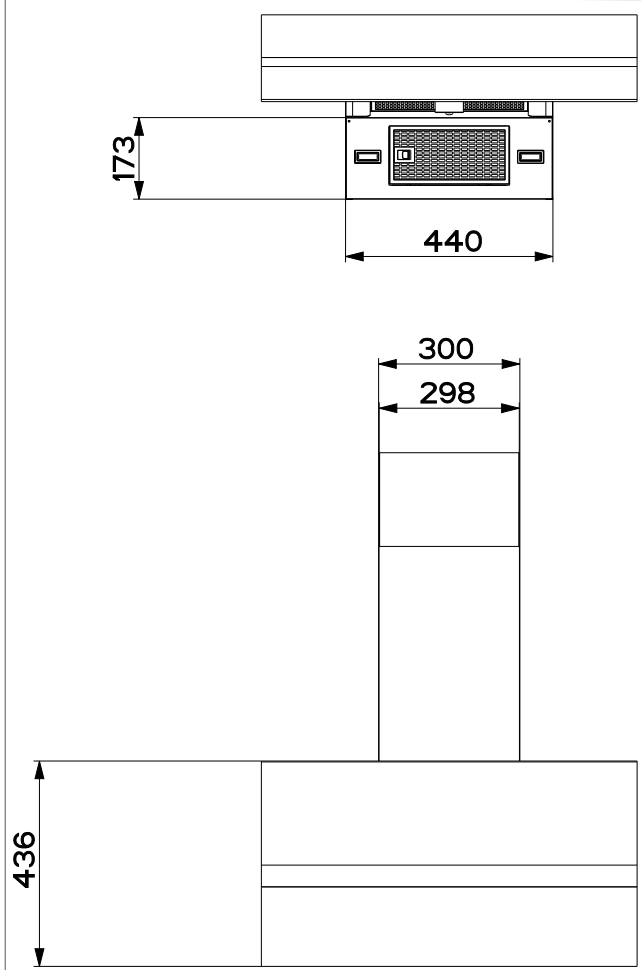

| | |
|---|--------------------------|
| Created by : FRANKE France | |
| Designation Dimensional Drawing | |
| Ref: | Velours recyclage |
| Modif by: | FRANKE France |
| Approved by: | Bottin Gabriel |
| Approval state: | 09.04.2021 |
| Doc. Status: | released |
| Drawing N. | Rev. |
| 330070_706 | 01 |

| | |
|---|---------------------------|
| Created by : FRANKE France | |
| Designation Dimensional Drawing | |
| Ref: | Velours evacuation |
| Modif by: | FRANKE France |
| Approved by: | Bottin Gabriel |
| Approval state: | 09.04.2021 |
| Doc. Status: | released |
| Drawing N. | Rev. |
| 330070_706 | 01 |