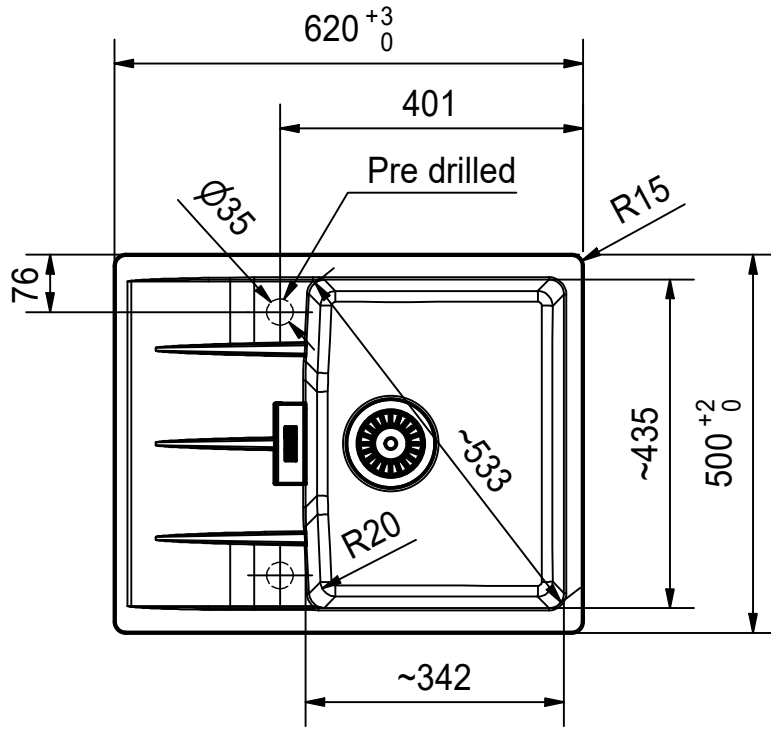

DT

Drawing No.	20189515_01	Revision	-
Drawn Date	14.04.2020		
These drawings and specifications are the property of Franke Technology and Trademark Ltd. and shall not be reproduced, copied or transferred to any third party without the prior written permission of Franke Technology and Trademark Ltd., Hergiswil, Switzerland			

Franke K chentechnik AG
CH-4663 Aarburg
Phone: +41 62 787 31 31
Internet: www.franke.com

CNG 211-62

Sheet	Sheets
5	6