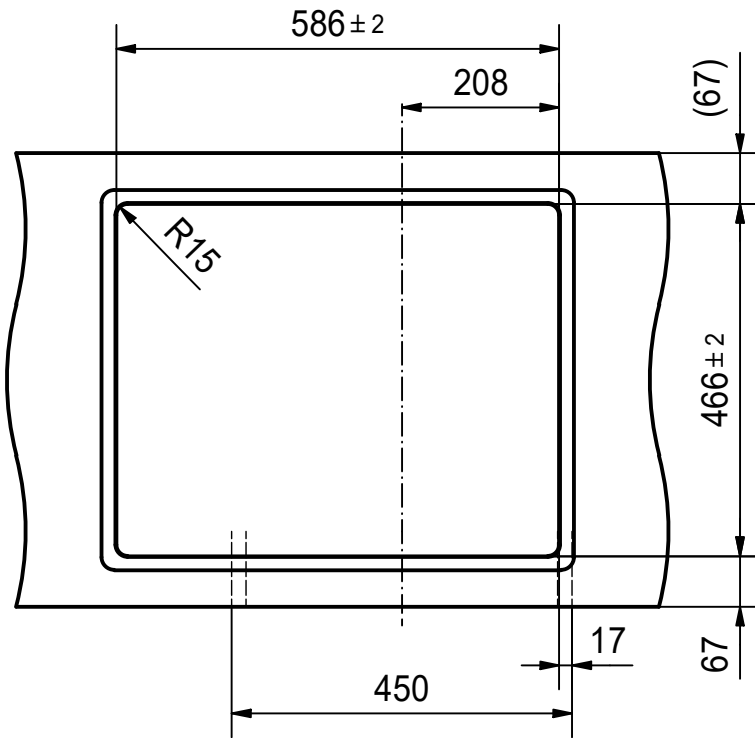

Franke Küchentechnik AG
CH-4663 Aarburg
Phone: +41 62 787 31 31
Internet: www.franke.com

CNG 211-62

Sheet	Sheets
2	6

CO

For flush fit only

Drawing No.	20189515_01	Revision	-
Drawn Date	14.04.2020		
<small>These drawings and specifications are the property of Franke Technology and Trademark Ltd. and shall not be reproduced, copied or transferred to any third party without the prior written permission of Franke Technology and Trademark Ltd., Hergiswil, Switzerland</small>			