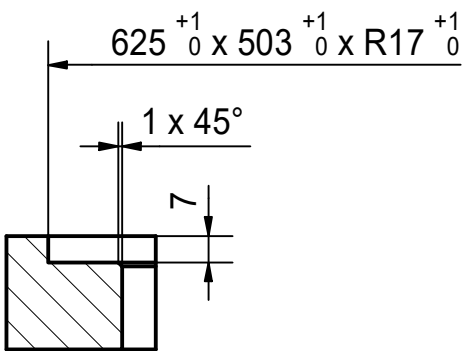

Franke Küchentechnik AG
CH-4663 Aarburg
Phone: +41 62 787 31 31
Internet: www.franke.com

CNG 211-62

Sheet	Sheets
2	6

CO

For flush fit only

Drawing No.	20189515_01	Revision	-
Drawn Date	14.04.2020		
<small>These drawings and specifications are the property of Franke Technology and Trademark Ltd. and shall not be reproduced, copied or transferred to any third party without the prior written permission of Franke Technology and Trademark Ltd., Hergiswil, Switzerland</small>			