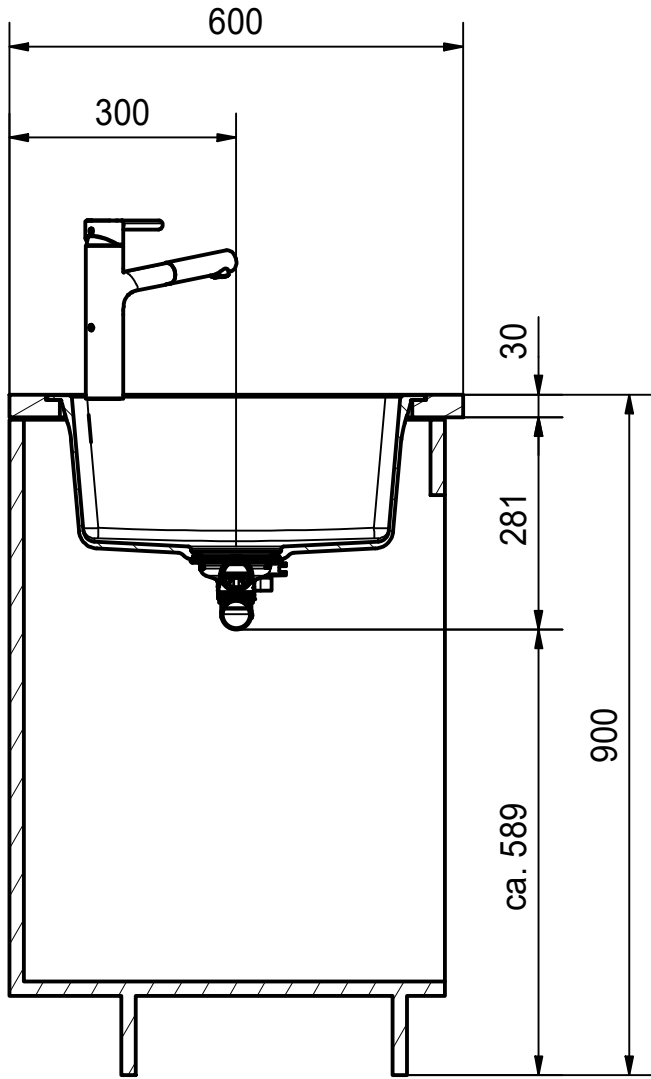

DS

Drawing No.	20189515_01	Revision	-
Drawn Date	14.04.2020		
These drawings and specifications are the property of Franke Technology and Trademark Ltd. and shall not be reproduced, copied or transferred to any third party without the prior written permission of Franke Technology and Trademark Ltd., Hergiswil, Switzerland			

Franke Küchentechnik AG
CH-4663 Aarburg
Phone: +41 62 787 31 31
Internet: www.franke.com

CNG 211-62

Sheet	Sheets
2	6