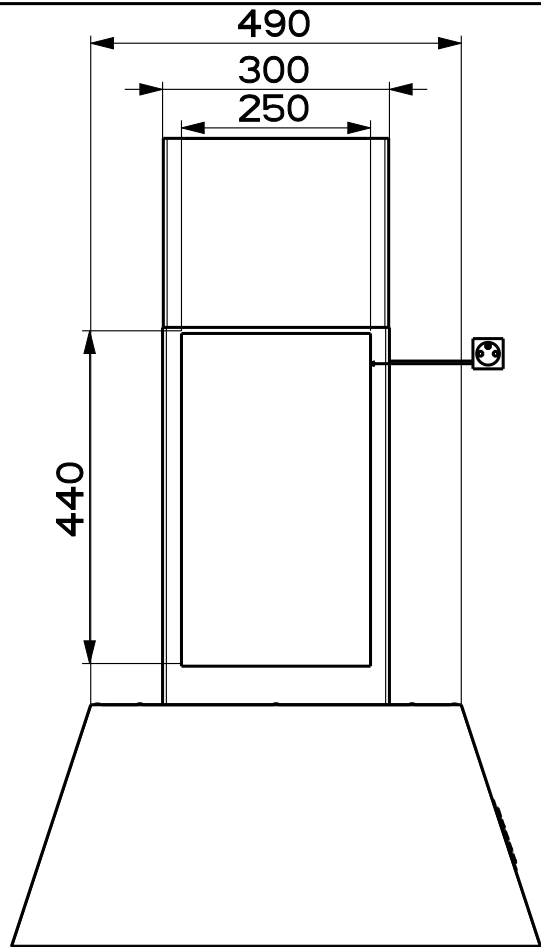

Created by Solutions	
Denomination DIMENSIONAL DRW WITH PLUG	
Lang EN 	Sheet 1/2
Modif.by Solutions	
Approved by Romani, Fabio	
Approval date 31-Jan-2022	
Doc. status Released	
Drawing N. 20B_722	Rev 02

Created by Solutions	
Denomination DIMENSIONAL DRW WITH PLUG	
Lang EN 	Sheet 2/2
Modif.by Solutions	
Approved by Romani, Fabio	
Approval date 31-Jan-2022	
Doc. status Released	
Drawing N. 20B_722	Rev 02