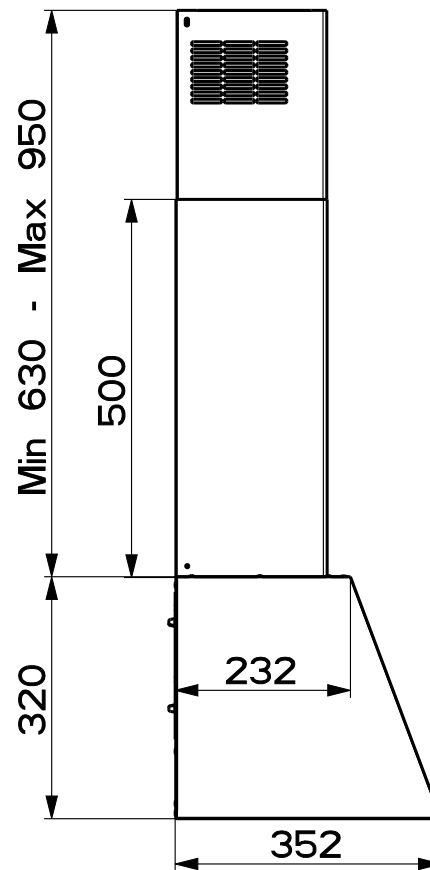

Created by Solutions	
Denomination DIMENSIONAL DRW WITH PLUG	
Lang EN 	Sheet 1/2
Modif.by Solutions	
Approved by Romani, Fabio	
Approval date 31-Jan-2022	
Doc. status Released	
Drawing N. 20B_722	Rev 02

Created by Solutions	
Denomination DIMENSIONAL DRW WITH PLUG	
Lang EN 	Sheet 2/2
Modif.by Solutions	
Approved by Romani, Fabio	
Approval date 31-Jan-2022	
Doc. status Released	
Drawing N. 20B_722	Rev 02