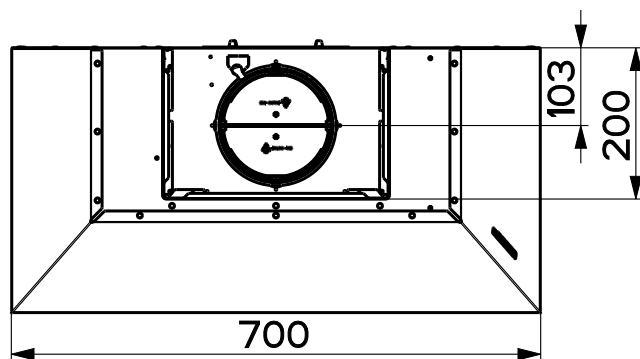

Created by Solutions	
Denomination DIMENSIONAL DRW WITH PLUG	
Lang EN 	Sheet 1/2
Modif.by Solutions	
Approved by Romani, Fabio	
Approval date 31-Jan-2022	
Doc. status Released	
Drawing N. 20B_722	Rev 02

Created by Solutions	
Denomination DIMENSIONAL DRW WITH PLUG	
Lang EN 	Sheet 2/2
Modif.by Solutions	
Approved by Romani, Fabio	
Approval date 31-Jan-2022	
Doc. status Released	
Drawing N. 20B_722	Rev 02