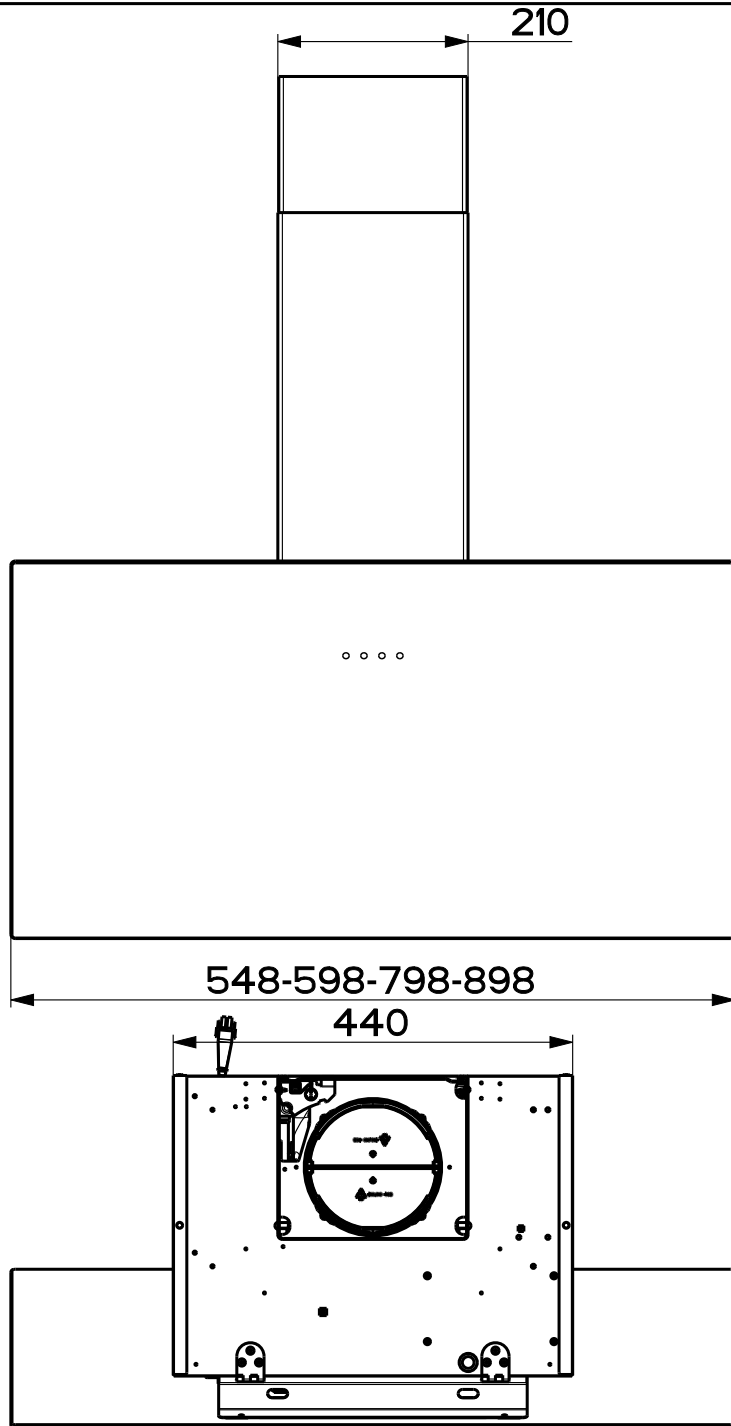

Created by Solutions	
Denomination DIMENSIONAL DRW FABER CHM LOW A400-UP A400	
Lang EN 	Sheet 1/2
Modif.by	
Approved by Romani, Fabio	
Approval date 05-May-2022	
Doc. status Released	
Drawing N. 47A_889	Rev 03

Created by Solutions	
Denomination DIMENSIONAL DRW FABER CHM LOW A400-UP A400	
Lang EN 	Sheet 2/2
Modif.by	
Approved by Romani, Fabio	
Approval date 05-May-2022	
Doc. status Released	
Drawing N. 47A_889	Rev 03