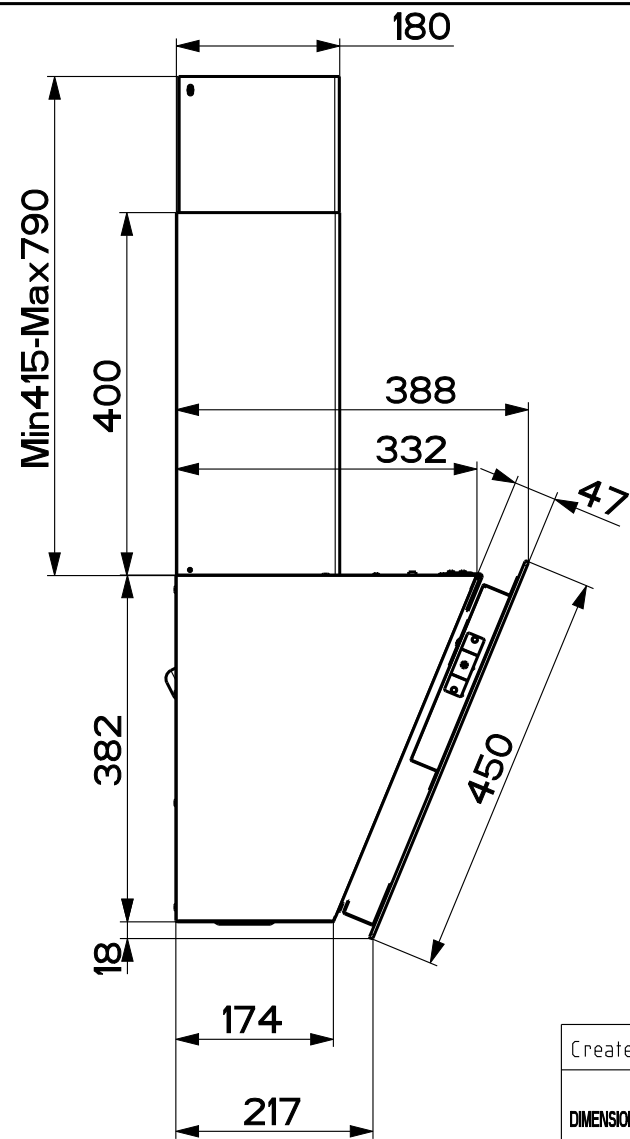

Created by Solutions	
Denomination DIMENSIONAL DRW FABER CHM LOW A400-UP A400	
Lang EN 	Sheet 1/2
Modif.by	
Approved by Romani, Fabio	
Approval date 05-May-2022	
Doc. status Released	
Drawing N. 47A_889	Rev 03

Created by Solutions	
Denomination DIMENSIONAL DRW FABER CHM LOW A400-UP A400	
Lang EN 	Sheet 2/2
Modif.by	
Approved by Romani, Fabio	
Approval date 05-May-2022	
Doc. status Released	
Drawing N. 47A_889	Rev 03