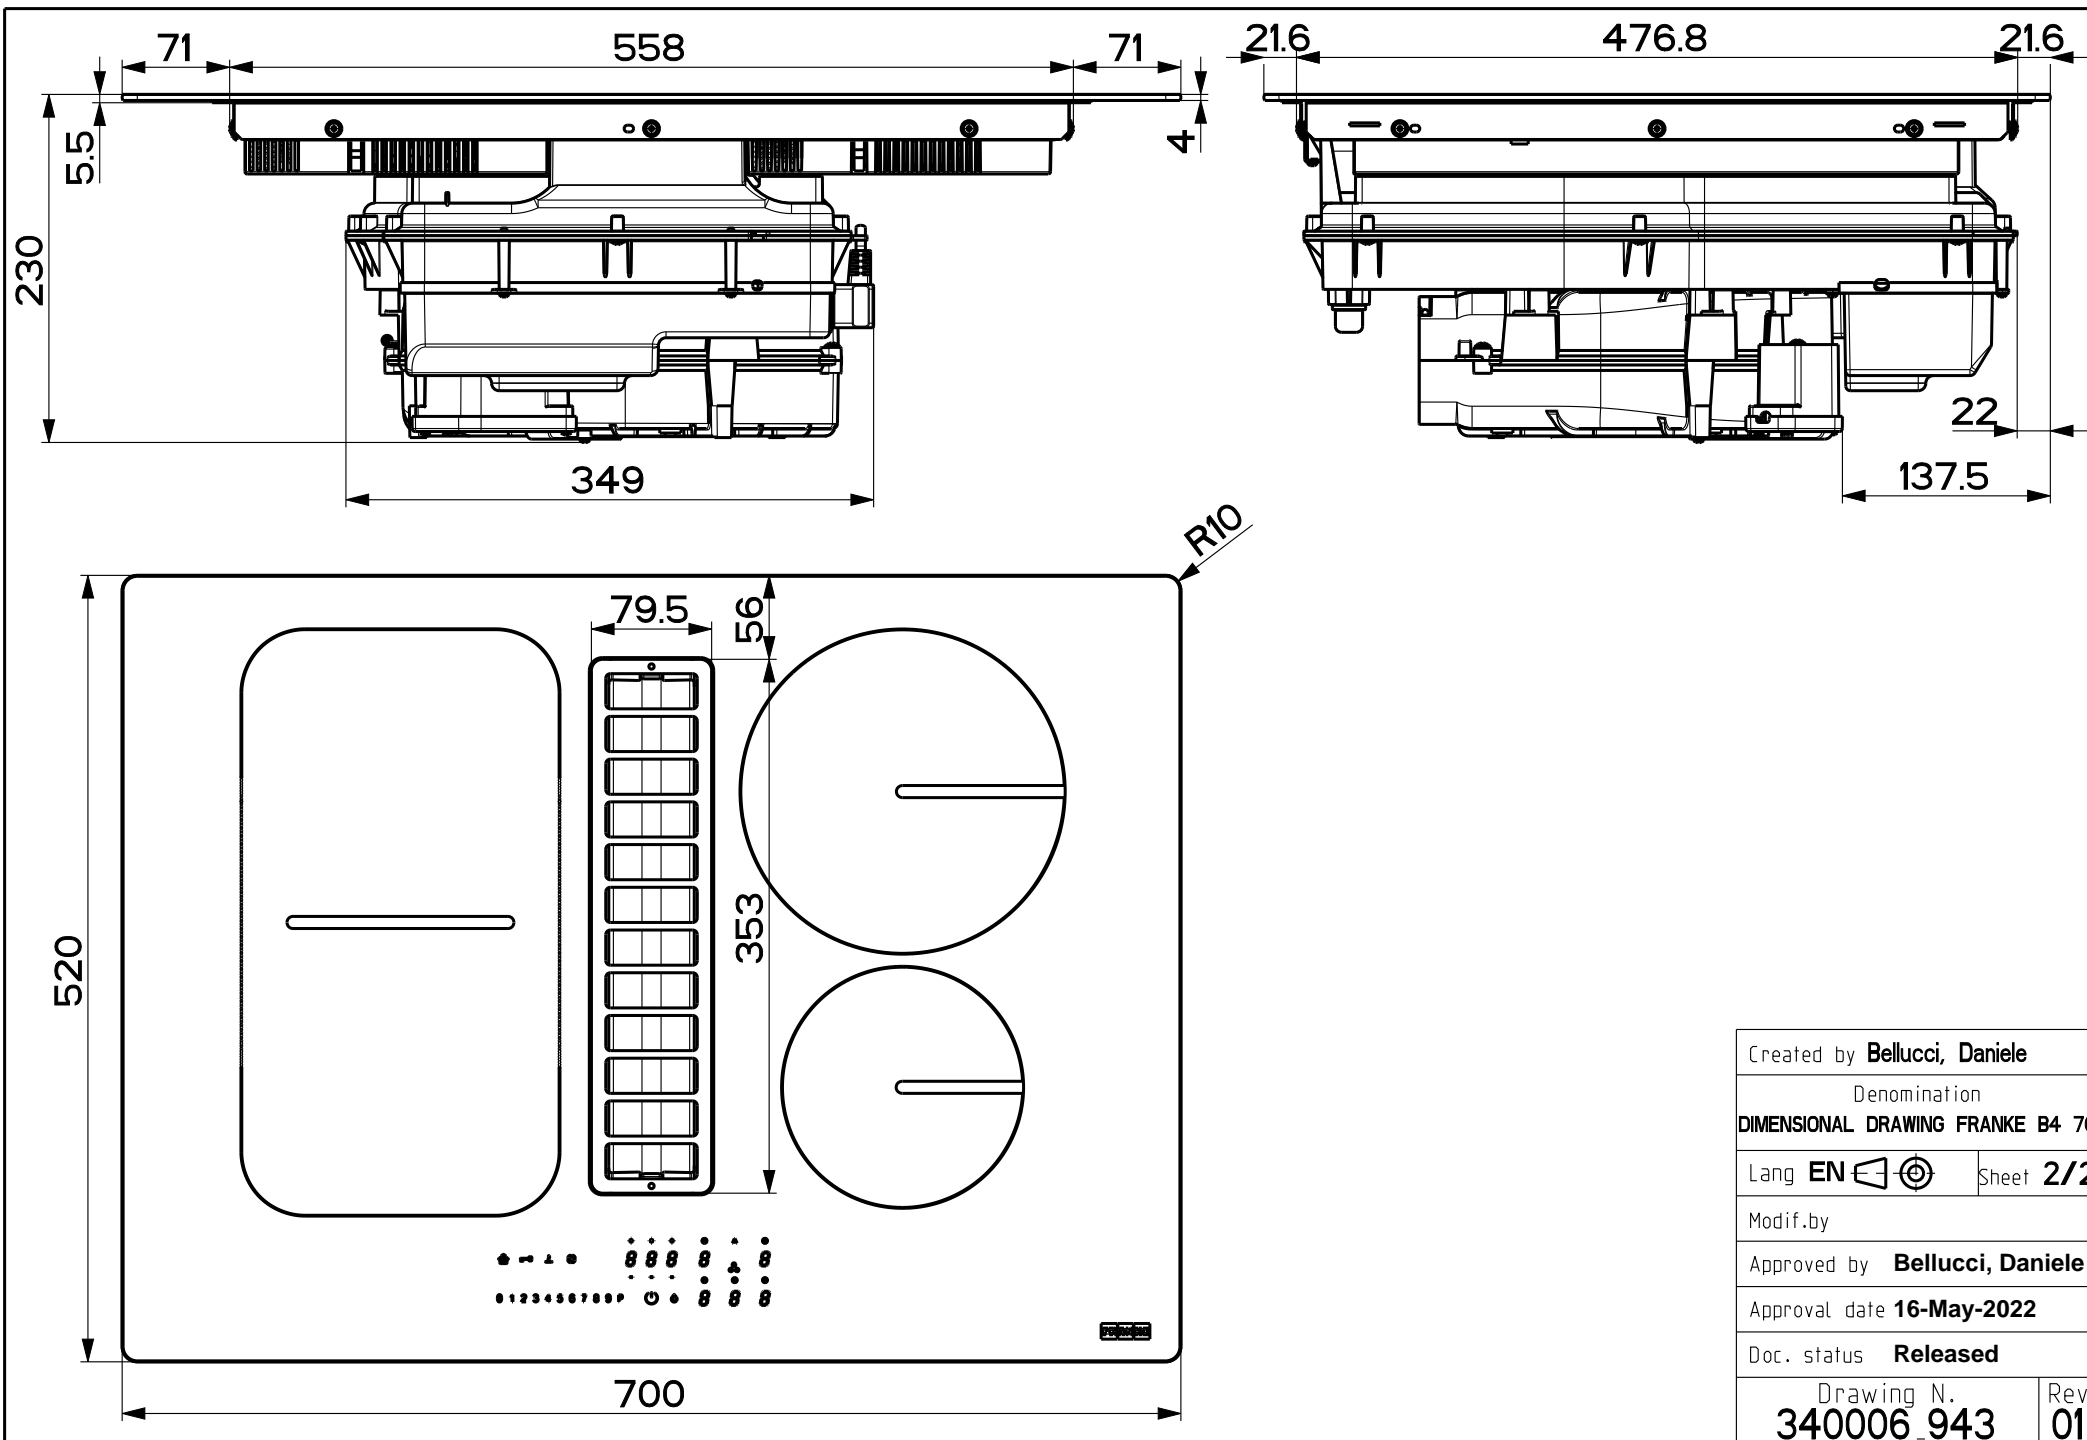

Created by <b>Bellucci, Daniele</b>	
Denomination <b>DIMENSIONAL DRAWING FRANKE B4 70</b>	
Lang <b>EN</b> 	Sheet <b>1/2</b>
Modif.by	
Approved by <b>Bellucci, Daniele</b>	
Approval date <b>16-May-2022</b>	
Doc. status <b>Released</b>	
Drawing N. <b>340006_943</b>	Rev <b>01</b>

Created by <b>Bellucci, Daniele</b>	
Denomination <b>DIMENSIONAL DRAWING FRANKE B4 70</b>	
Lang <b>EN</b> 	Sheet <b>2/2</b>
Modif.by	
Approved by <b>Bellucci, Daniele</b>	
Approval date <b>16-May-2022</b>	
Doc. status <b>Released</b>	
Drawing N. <b>340006_943</b>	Rev <b>01</b>