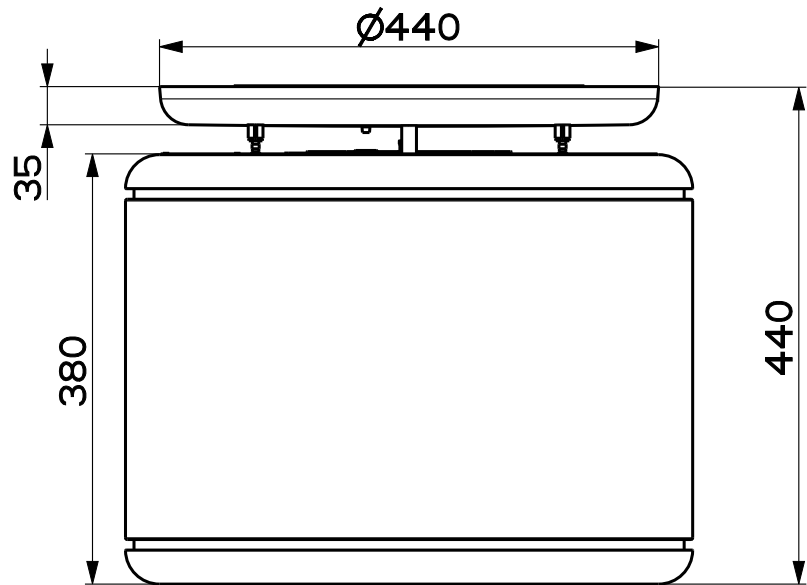

MAX 1300

Created by **Palazzi, Walter**

Denomination
DIMENSIONAL DRAWING

Lang **EN**  Sheet **2/2**

Modif.by

Approved by **Palazzi, Walter**

Approval date **27-Jun-2022**

Doc. status **Released**