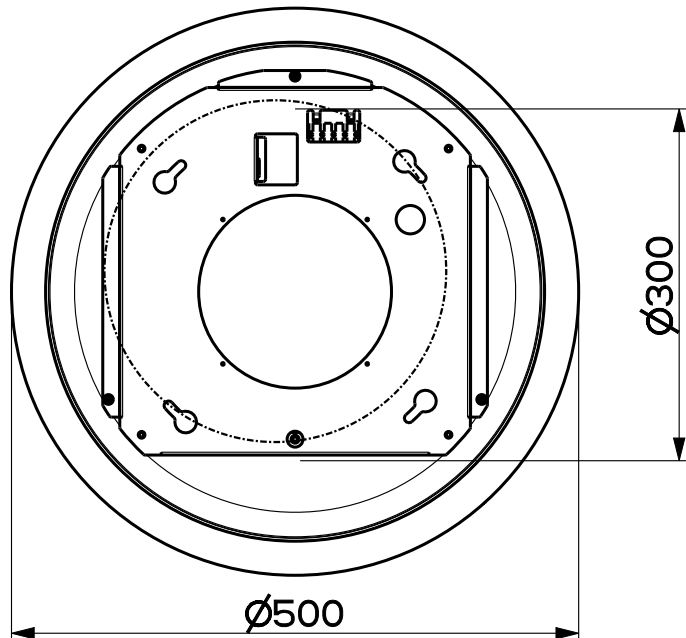

Created by **Palazzi, Walter**

Denomination
DIMENSIONAL DRAWING

Lang **EN**  Sheet **1/2**

Modif.by

Approved by **Palazzi, Walter**

Approval date **27-Jun-2022**

Doc. status **Released**

Drawing N.
345016_710 Rev
02

MAX 1300

Created by **Palazzi, Walter**

Denomination
DIMENSIONAL DRAWING

Lang **EN**  Sheet **2/2**

Modif.by

Approved by **Palazzi, Walter**

Approval date **27-Jun-2022**

Doc. status **Released**