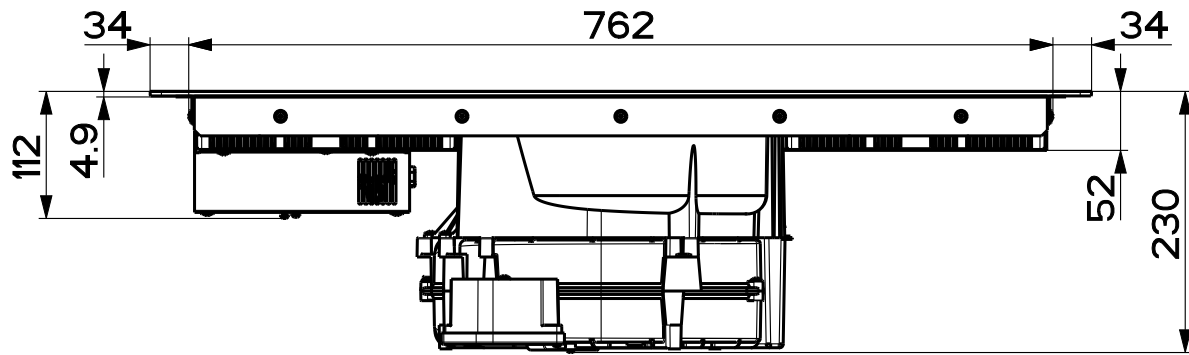

Created by Bellucci, Daniele	
Denomination DIMENSIONAL DRAWING NEW GALILEO G5	
Lang EN 	Sheet 1/2
Modif.by	
Approved by Bellucci, Daniele	
Approval date 02-Aug-2022	
Doc. status Released	
Drawing N. 340006_972	Rev 01

Created by Bellucci, Daniele	
Denomination DIMENSIONAL DRAWING NEW GALILEO G5	
Lang EN	Sheet 2/2
Modif.by	
Approved by Bellucci, Daniele	
Approval date 02-Aug-2022	
Doc. status Released	
Drawing N. 340006_972	Rev 01