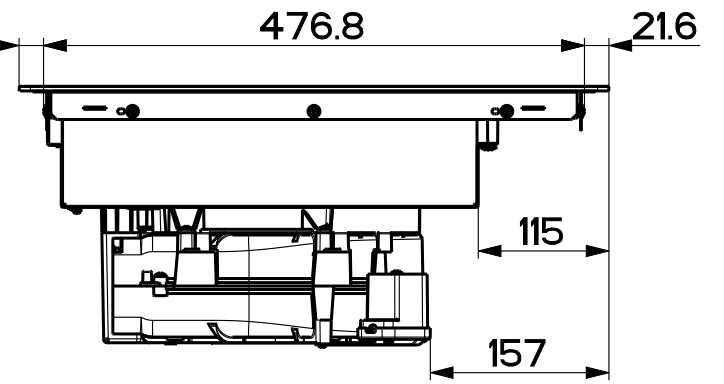

Created by Bellucci, Daniele	
Denomination DIMENSIONAL DRAWING NEW GALILEO G5	
Lang EN 	Sheet 1/2
Modif.by	
Approved by Bellucci, Daniele	
Approval date 02-Aug-2022	
Doc. status Released	
Drawing N. 340006_972	Rev 01

Created by Bellucci, Daniele	
Denomination DIMENSIONAL DRAWING NEW GALILEO G5	
Lang EN	Sheet 2/2
Modif.by	
Approved by Bellucci, Daniele	
Approval date 02-Aug-2022	
Doc. status Released	
Drawing N. 340006_972	Rev 01