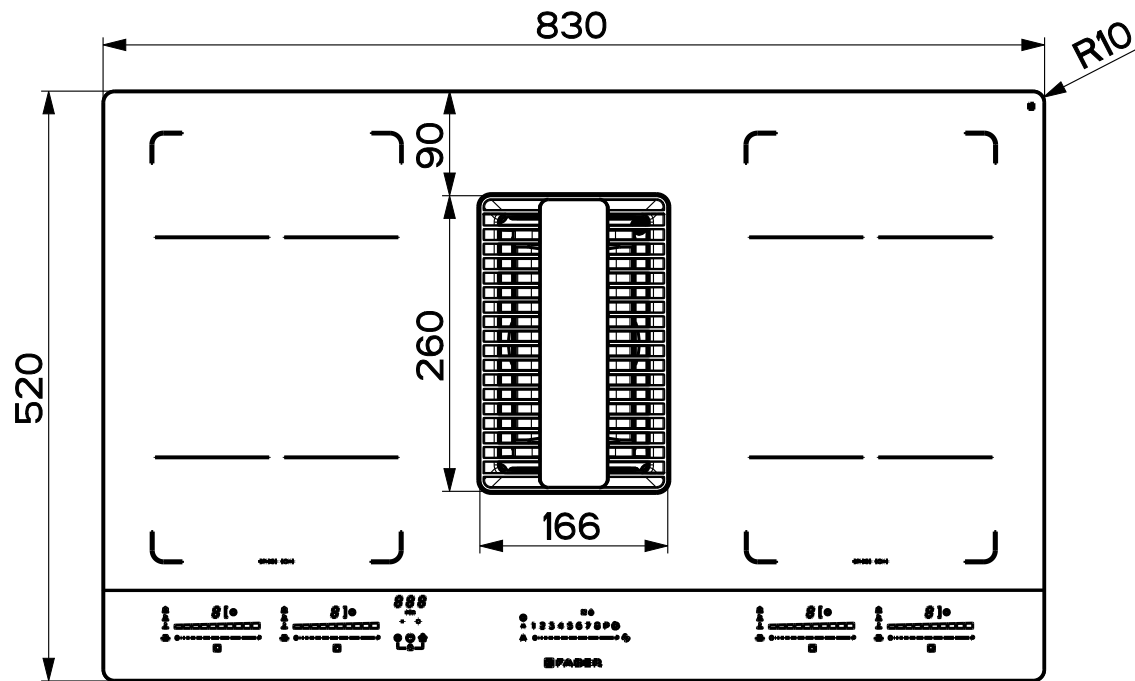

Created by Bellucci, Daniele	
Denomination DIMENSIONAL DRAWING NEW GALILEO G5	
Lang EN 	Sheet 1/2
Modif.by	
Approved by Bellucci, Daniele	
Approval date 02-Aug-2022	
Doc. status Released	
Drawing N. 340006_972	Rev 01

Created by Bellucci, Daniele	
Denomination DIMENSIONAL DRAWING NEW GALILEO G5	
Lang EN	Sheet 2/2
Modif.by	
Approved by Bellucci, Daniele	
Approval date 02-Aug-2022	
Doc. status Released	
Drawing N. 340006_972	Rev 01