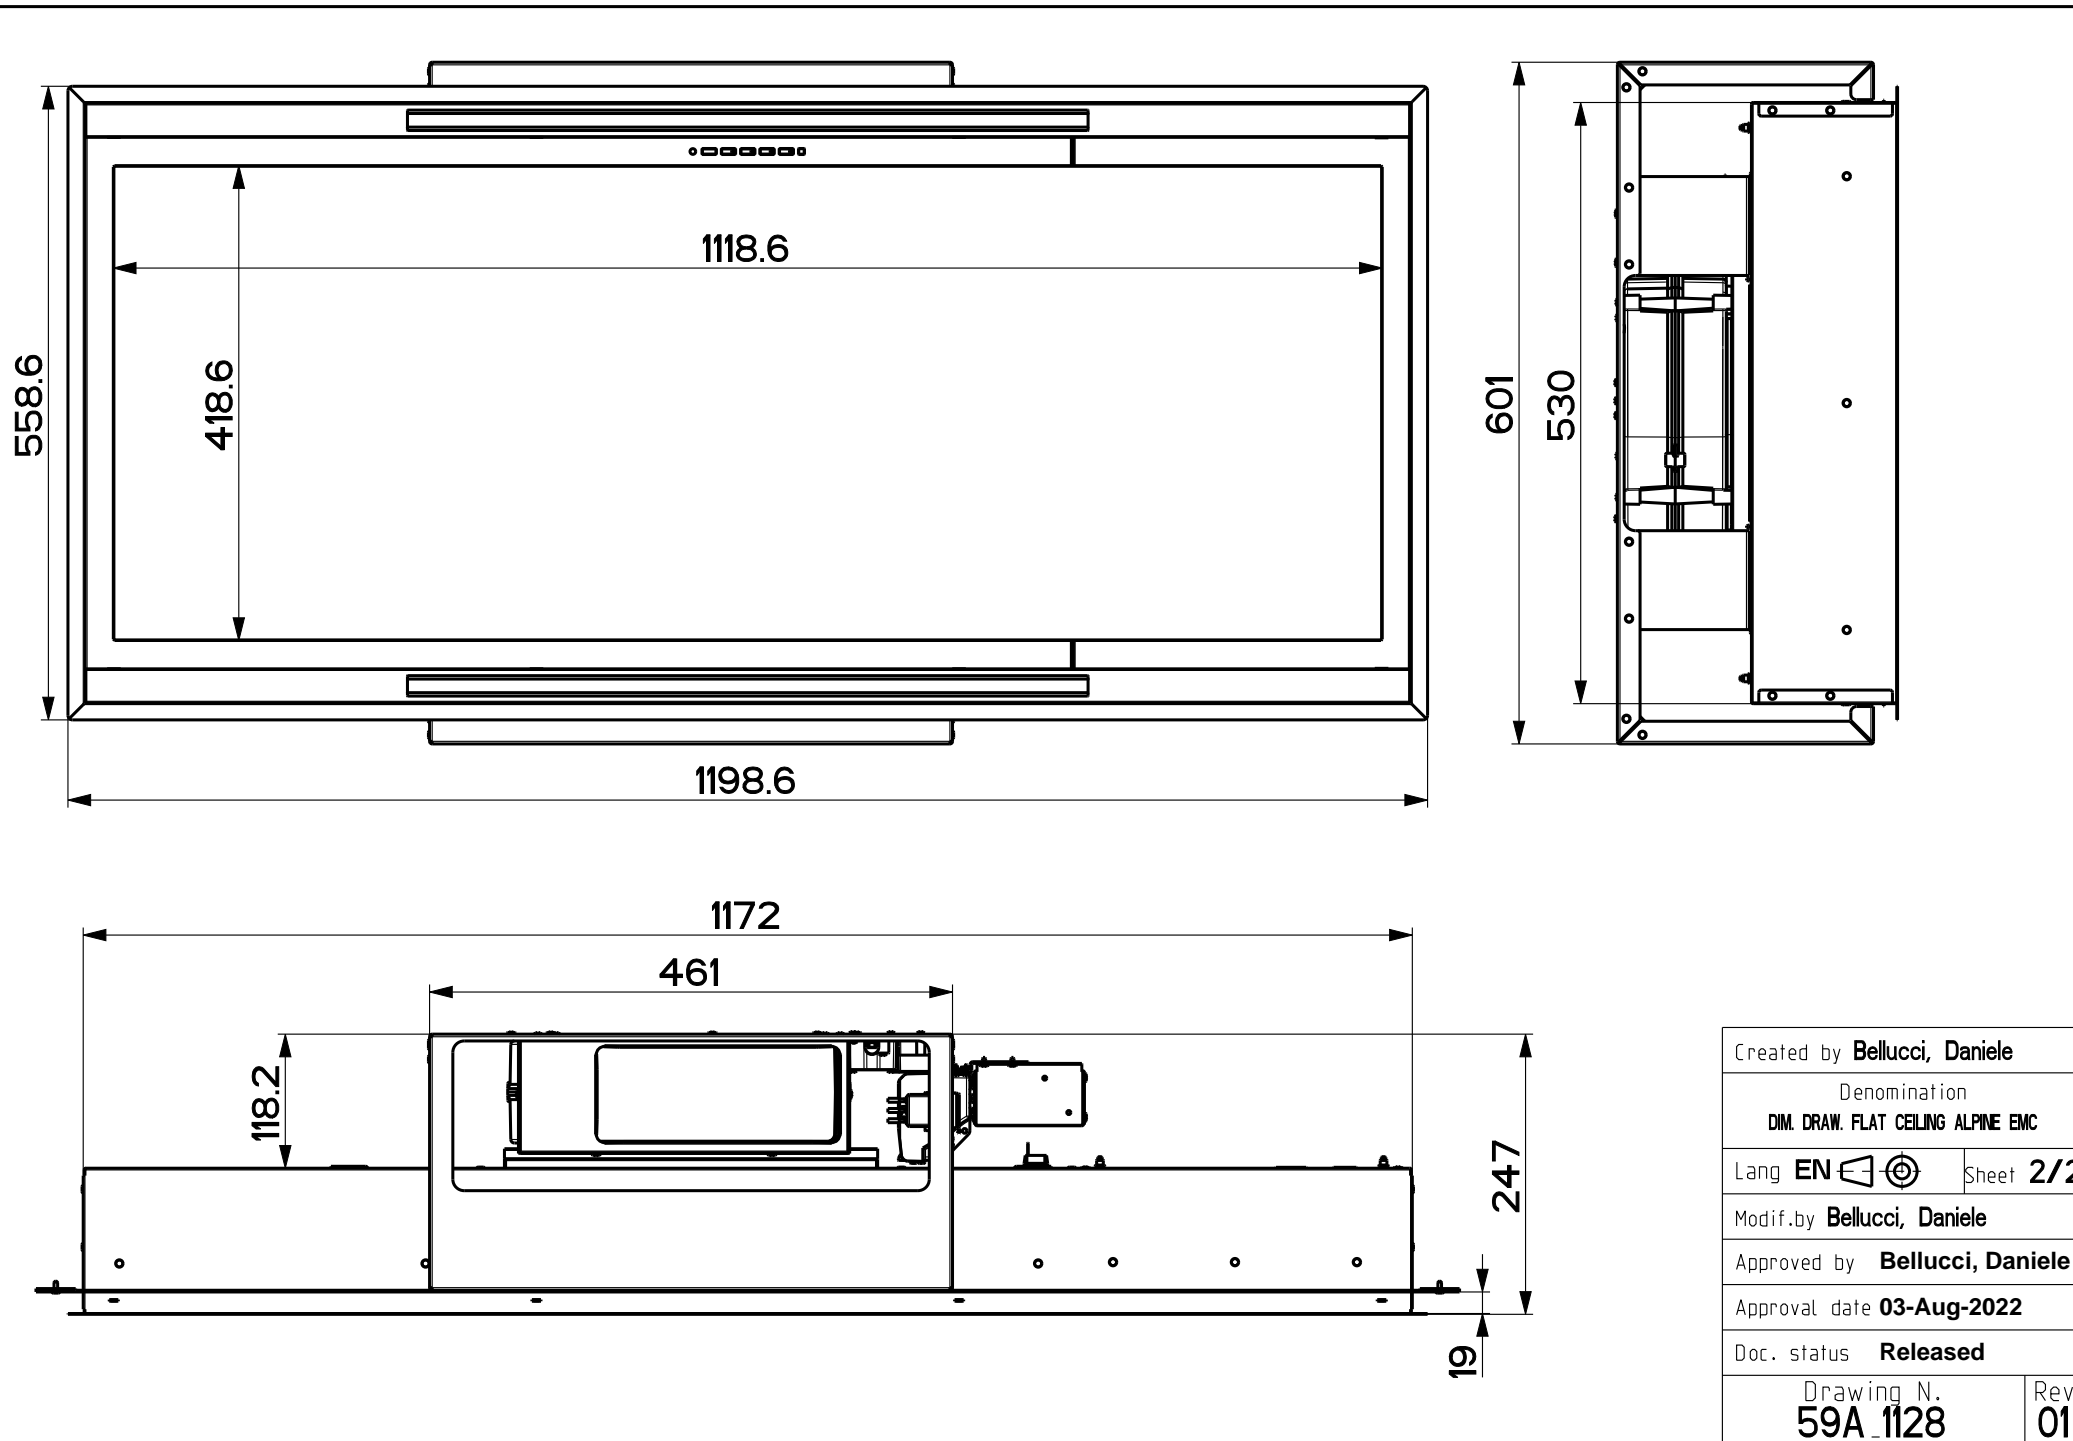

Created by <b>Bellucci, Daniele</b>	
Denomination <b>DIM. DRAW. FLAT CEILING ALPINE EMC</b>	
Lang <b>EN</b> 	Sheet <b>1/2</b>
Modif. by <b>Bellucci, Daniele</b>	
Approved by <b>Bellucci, Daniele</b>	
Approval date <b>03-Aug-2022</b>	
Doc. status <b>Released</b>	
Drawing N. <b>59A_1128</b>	Rev <b>01</b>

Created by <b>Bellucci, Daniele</b>	
Denomination <b>DIM. DRAW. FLAT CEILING ALPINE EMC</b>	
Lang <b>EN</b> 	Sheet <b>2/2</b>
Modif. by <b>Bellucci, Daniele</b>	
Approved by <b>Bellucci, Daniele</b>	
Approval date <b>03-Aug-2022</b>	
Doc. status <b>Released</b>	
Drawing N. <b>59A_1128</b>	Rev <b>01</b>