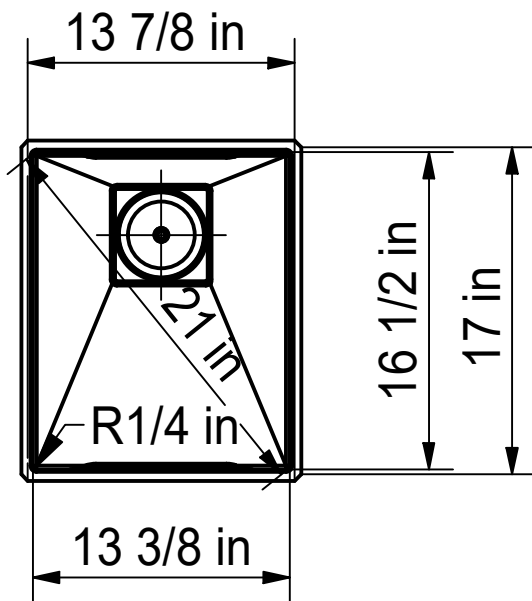

DT

Drawing No.	20166825	Revision	-
Drawn Date	23.09.2010		
These drawings and specifications are the property of NIRO-Plan AG and shall not be reproduced, copied or transferred to any third party without the prior written permission of NIRO-Plan AG, Aarburg, Switzerland			

Franke Küchentechnik AG
CH-4663 Aarburg
Phone: +41 62 787 31 31
Internet: www.franke.com

PKX 110 13 SI
installing document (BUNA)

Sheet	Sheets
5	6