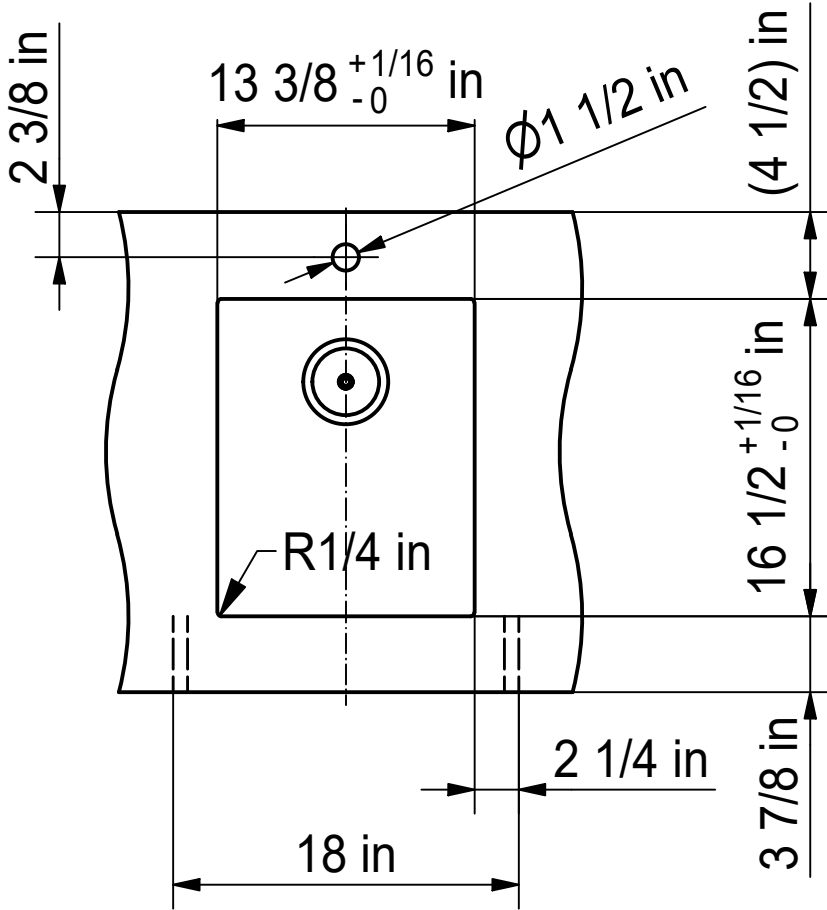

CO

Drawing No.	20166825	Revision	-
Drawn Date	23.09.2010		
These drawings and specifications are the property of NIRO-Plan AG and shall not be reproduced, copied or transferred to any third party without the prior written permission of NIRO-Plan AG, Aarburg, Switzerland			

Franke K uchentechnik AG
CH-4663 Aarburg
Phone: +41 62 787 31 31
Internet: www.franke.com

PKX 110 13 SI
installing document (BUNA)

Sheet	Sheets
3	6