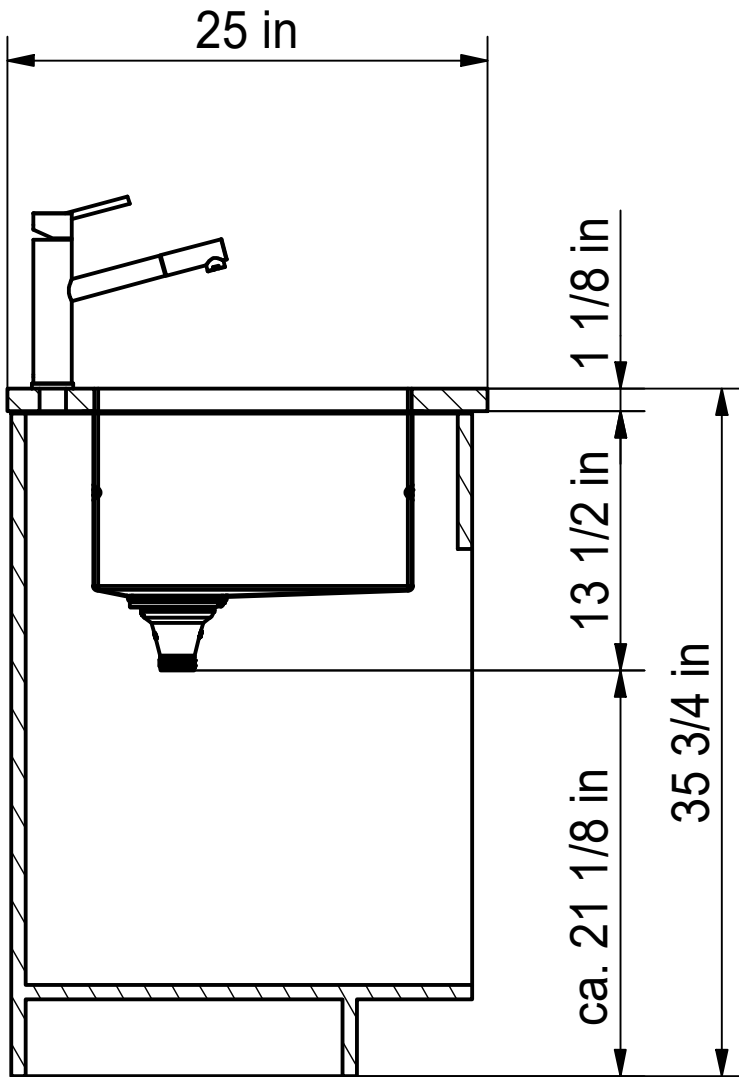

DS

Drawing No.	20166825	Revision	-
Drawn Date	23.09.2010		
These drawings and specifications are the property of NIRO-Plan AG and shall not be reproduced, copied or transferred to any third party without the prior written permission of NIRO-Plan AG, Aarburg, Switzerland			

Franke Küchentechnik AG
CH-4663 Aarburg
Phone: +41 62 787 31 31
Internet: www.franke.com

PKX 110 13 SI
installing document (BUNA)

Sheet	Sheets
2	6