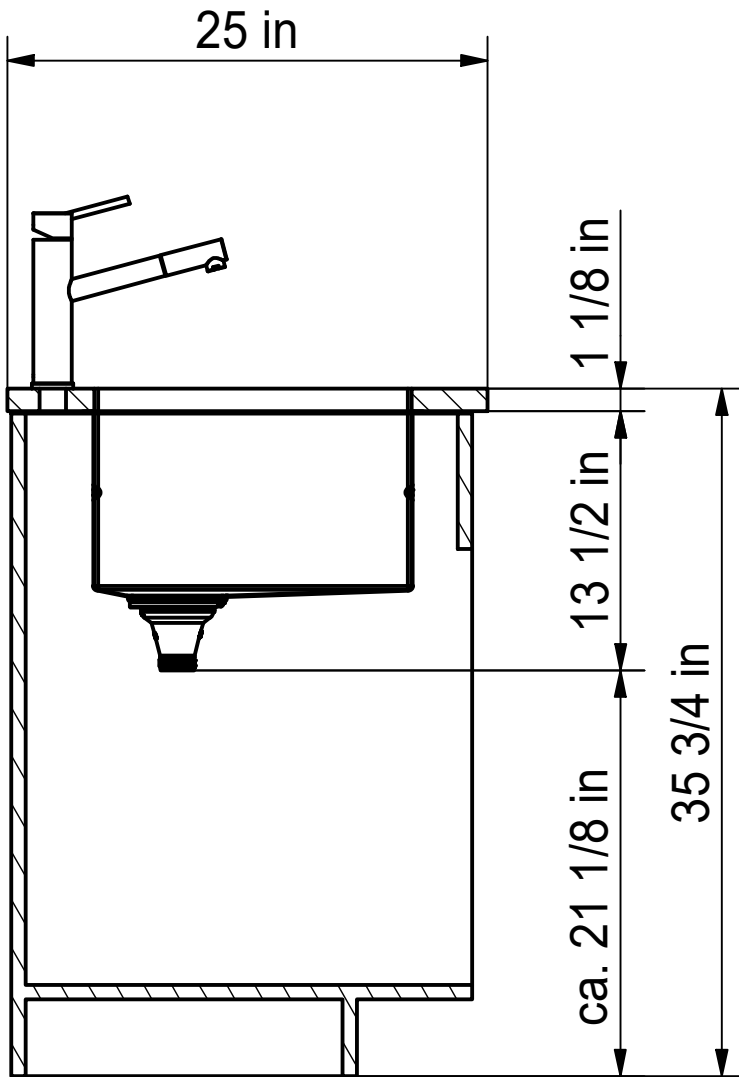

DS

Drawing No.	20166827	Revision	-
Drawn Date	23.09.2010		
These drawings and specifications are the property of NIRO-Plan AG and shall not be reproduced, copied or transferred to any third party without the prior written permission of NIRO-Plan AG, Aarburg, Switzerland			

Franke Küchentechnik AG
CH-4663 Aarburg
Phone: +41 62 787 31 31
Internet: www.franke.com

PKX 110 16 SI
installing document (BUNA)

Sheet	Sheets
2	6