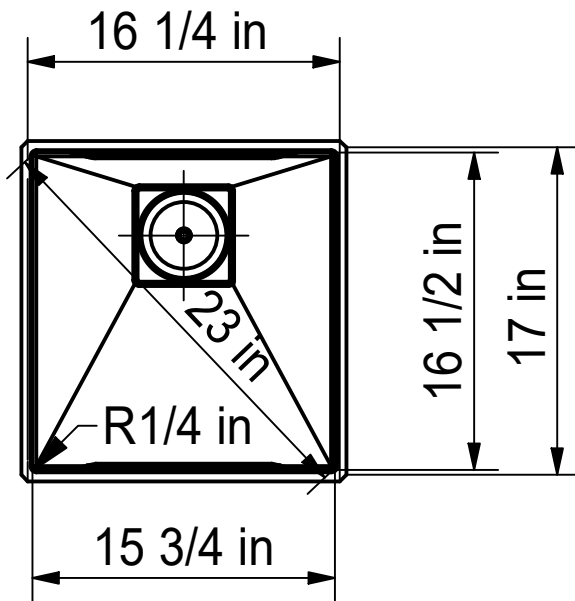

DT

Drawing No.	20166827	Revision	-
Drawn Date	23.09.2010		
These drawings and specifications are the property of NIRO-Plan AG and shall not be reproduced, copied or transferred to any third party without the prior written permission of NIRO-Plan AG, Aarburg, Switzerland			

Franke Küchentechnik AG
CH-4663 Aarburg
Phone: +41 62 787 31 31
Internet: www.franke.com

PKX 110 16 SI
installing document (BUNA)

Sheet	Sheets
5	6